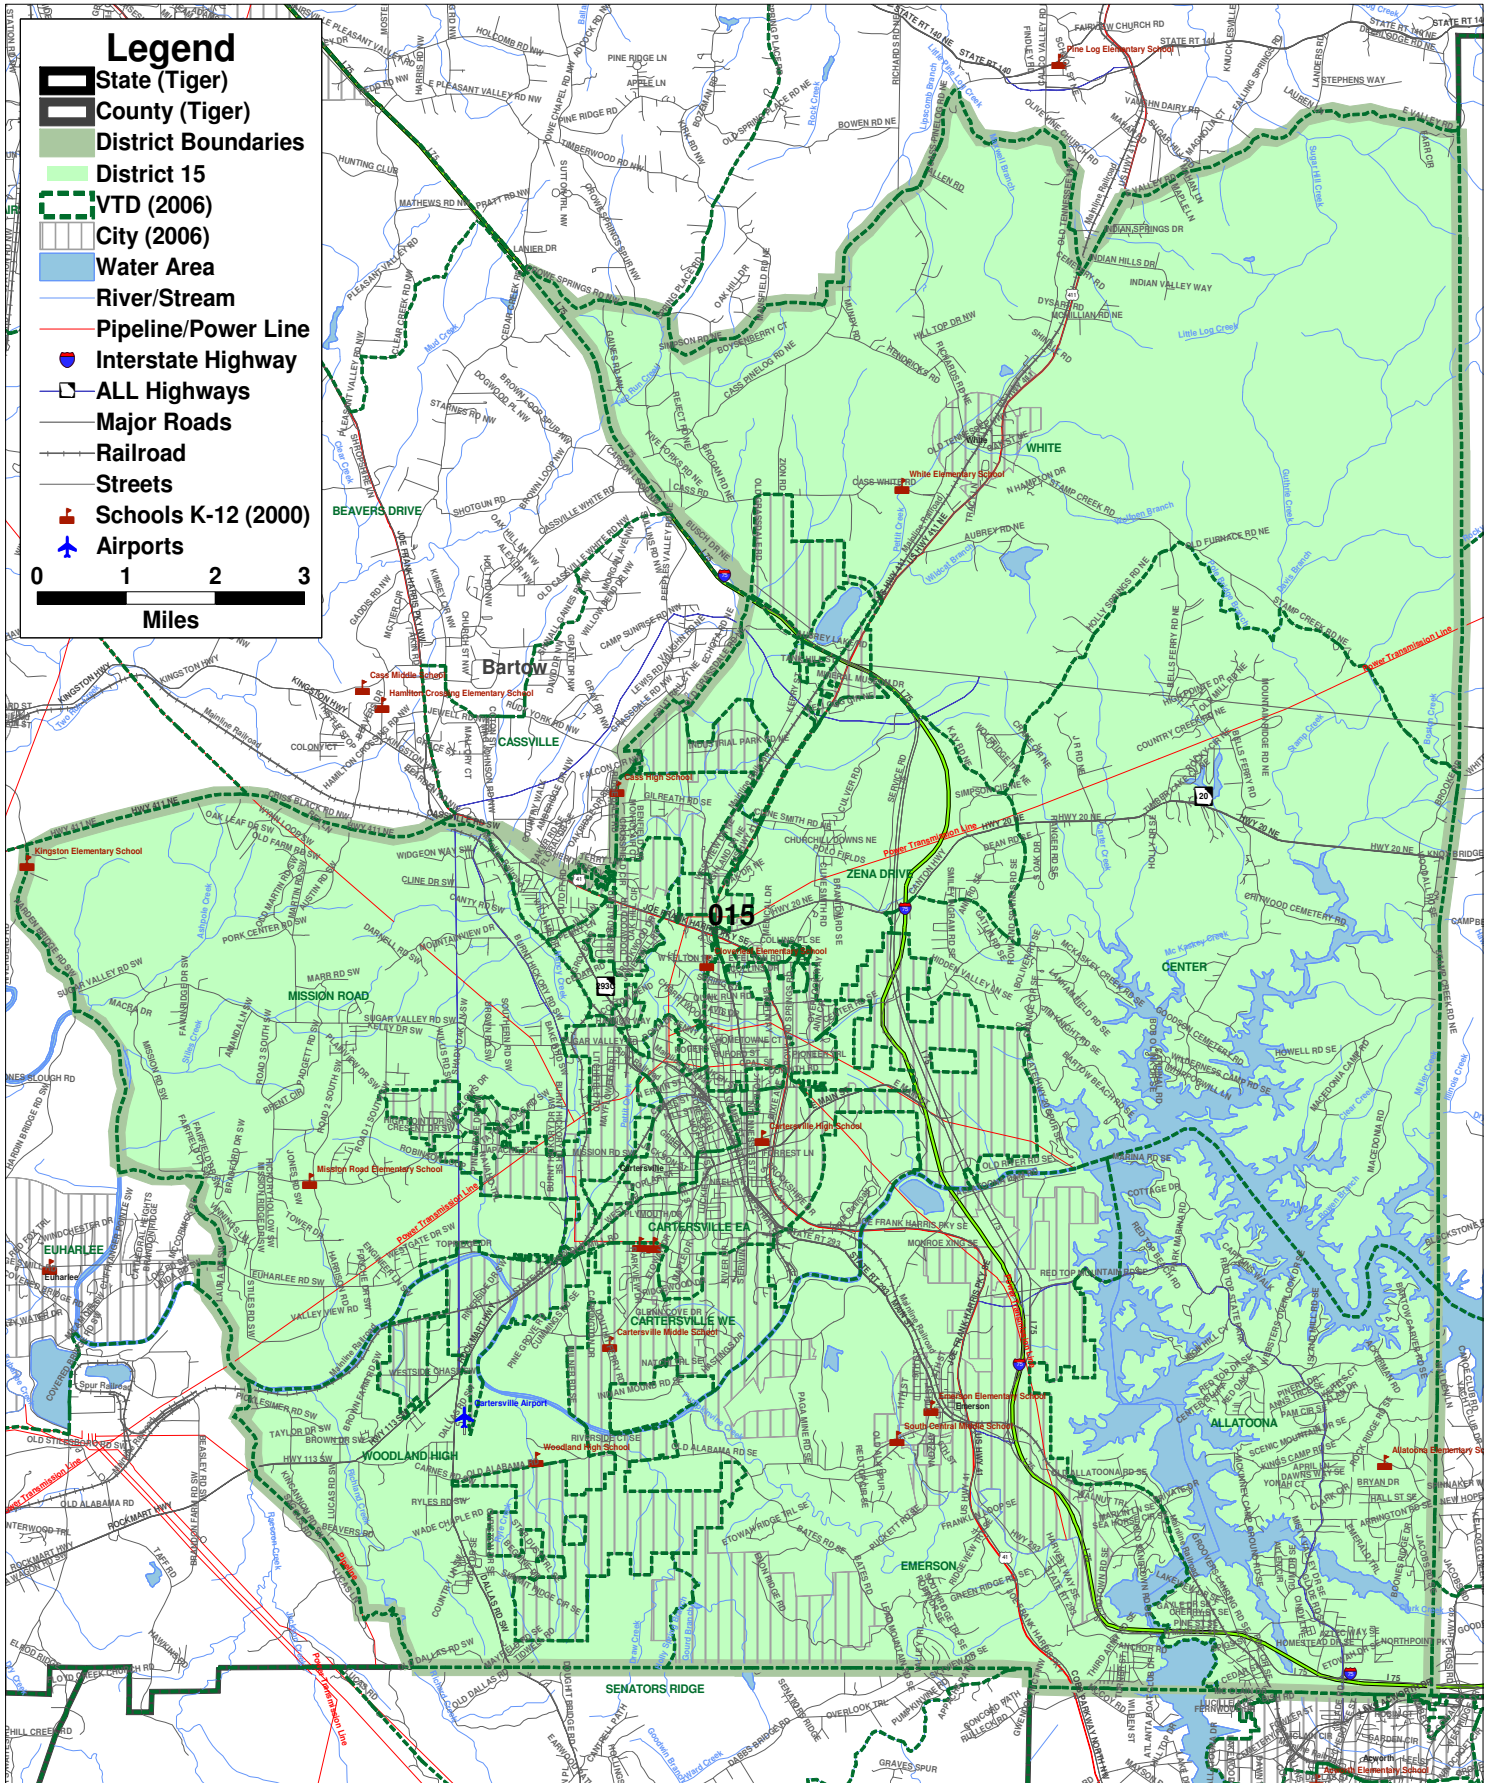

# Georgia House District 15

**Legend**

- State (Tiger)
- County (Tiger)
- District Boundaries
- District 15
- VTD (2006)
- City (2006)
- Water Area
- River/Stream
- Pipeline/Power Line
- Interstate Highway
- ALL Highways
- Major Roads
- Railroad
- Streets
- Schools K-12 (2000)
- Airports

0 1 2 3  
Miles