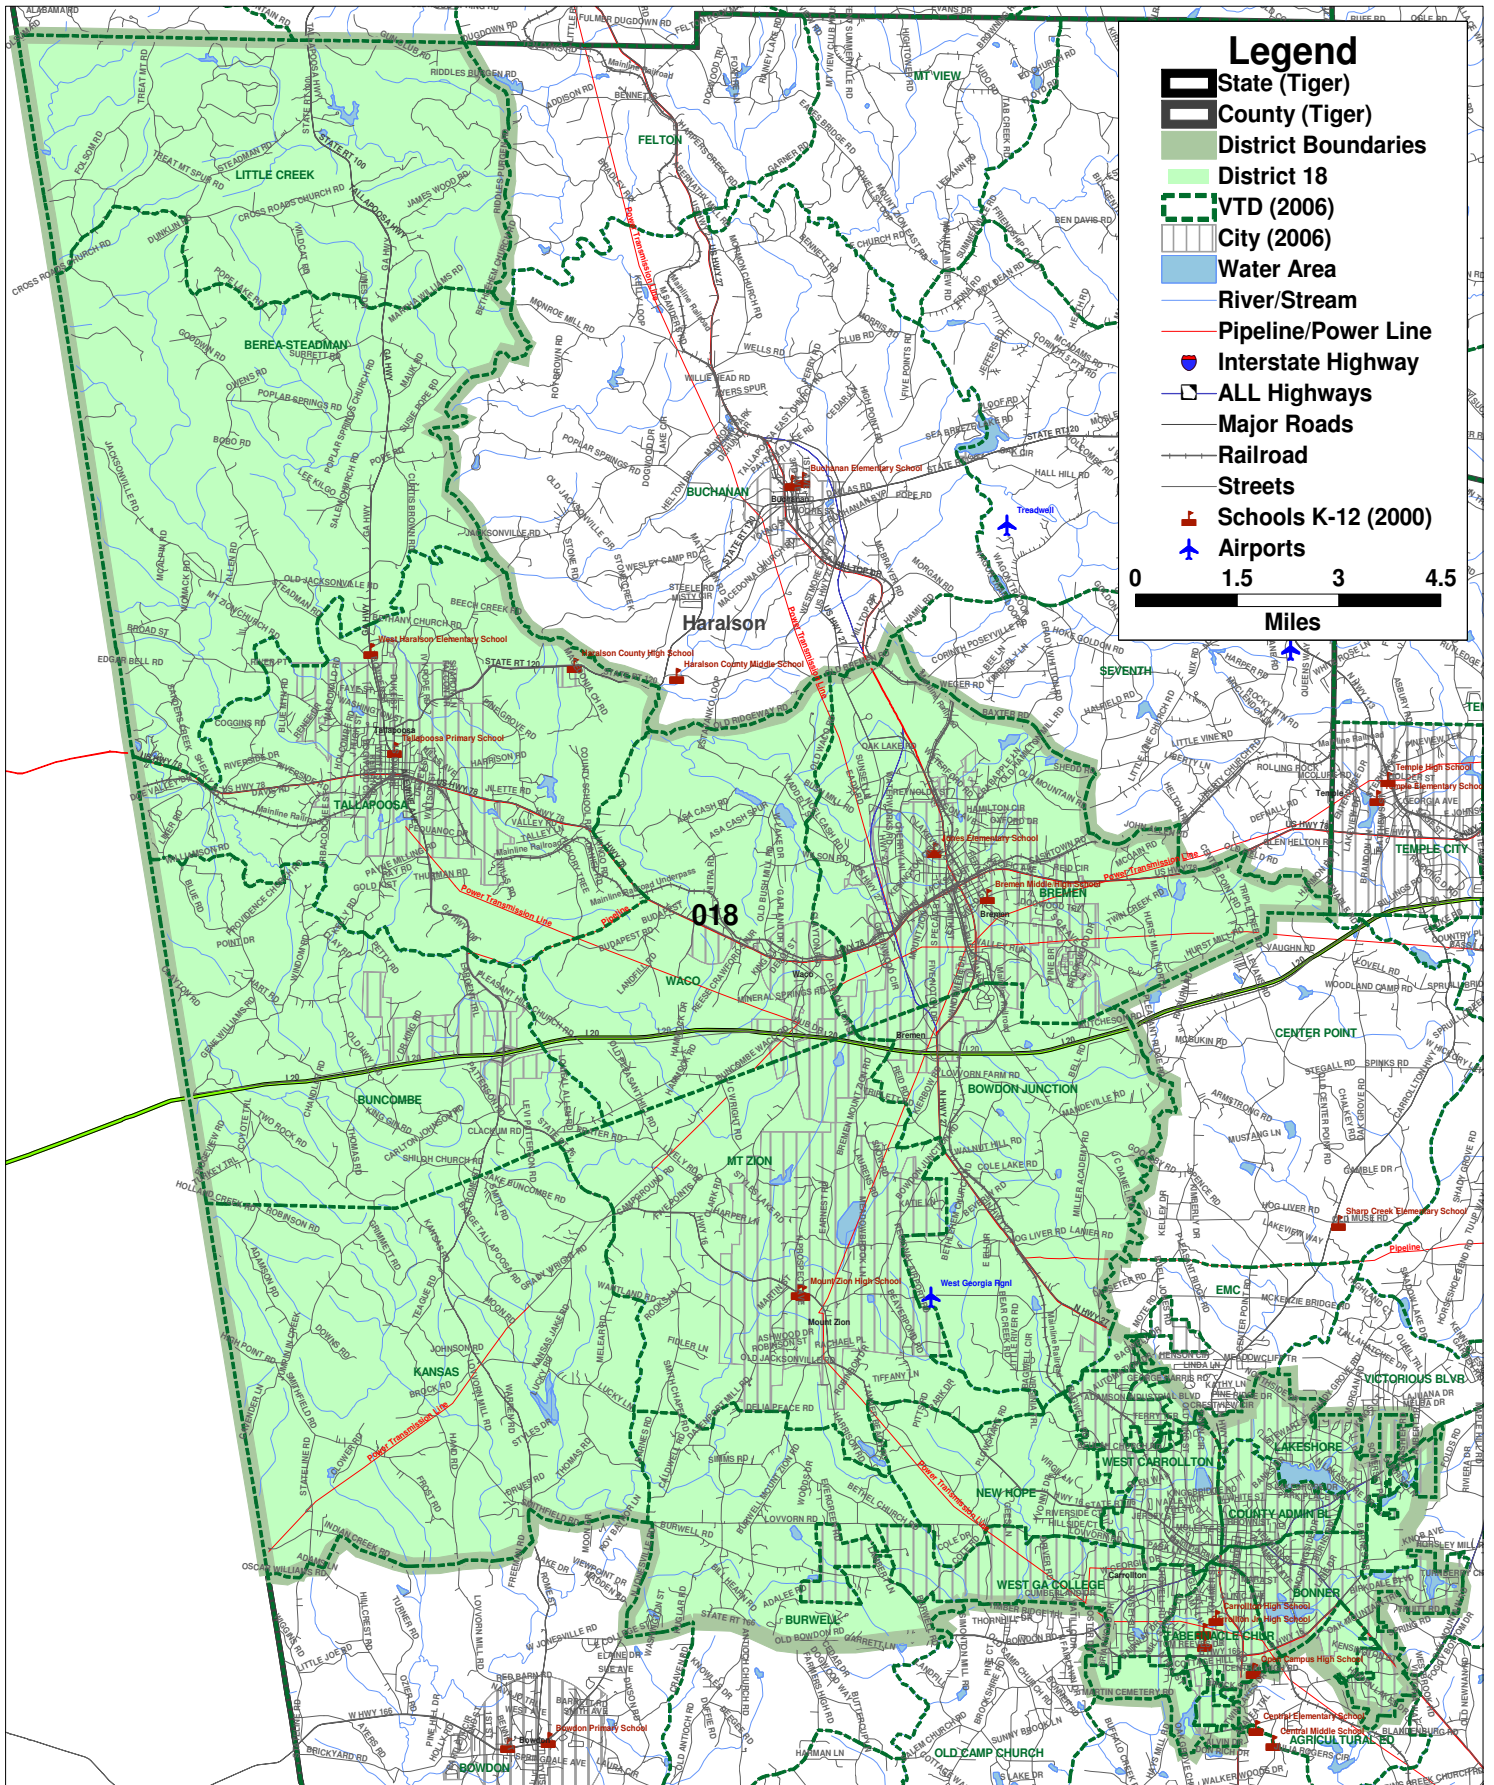

Georgia House District 18

Legend

- State (Tiger)
- County (Tiger)
- District Boundaries
- District 18
- VTD (2006)
- City (2006)
- Water Area
- River/Stream
- Pipeline/Power Line
- Interstate Highway
- ALL Highways
- Major Roads
- Railroad
- Streets
- Schools K-12 (2000)
- Airports

0 1.5 3 4.5
Miles