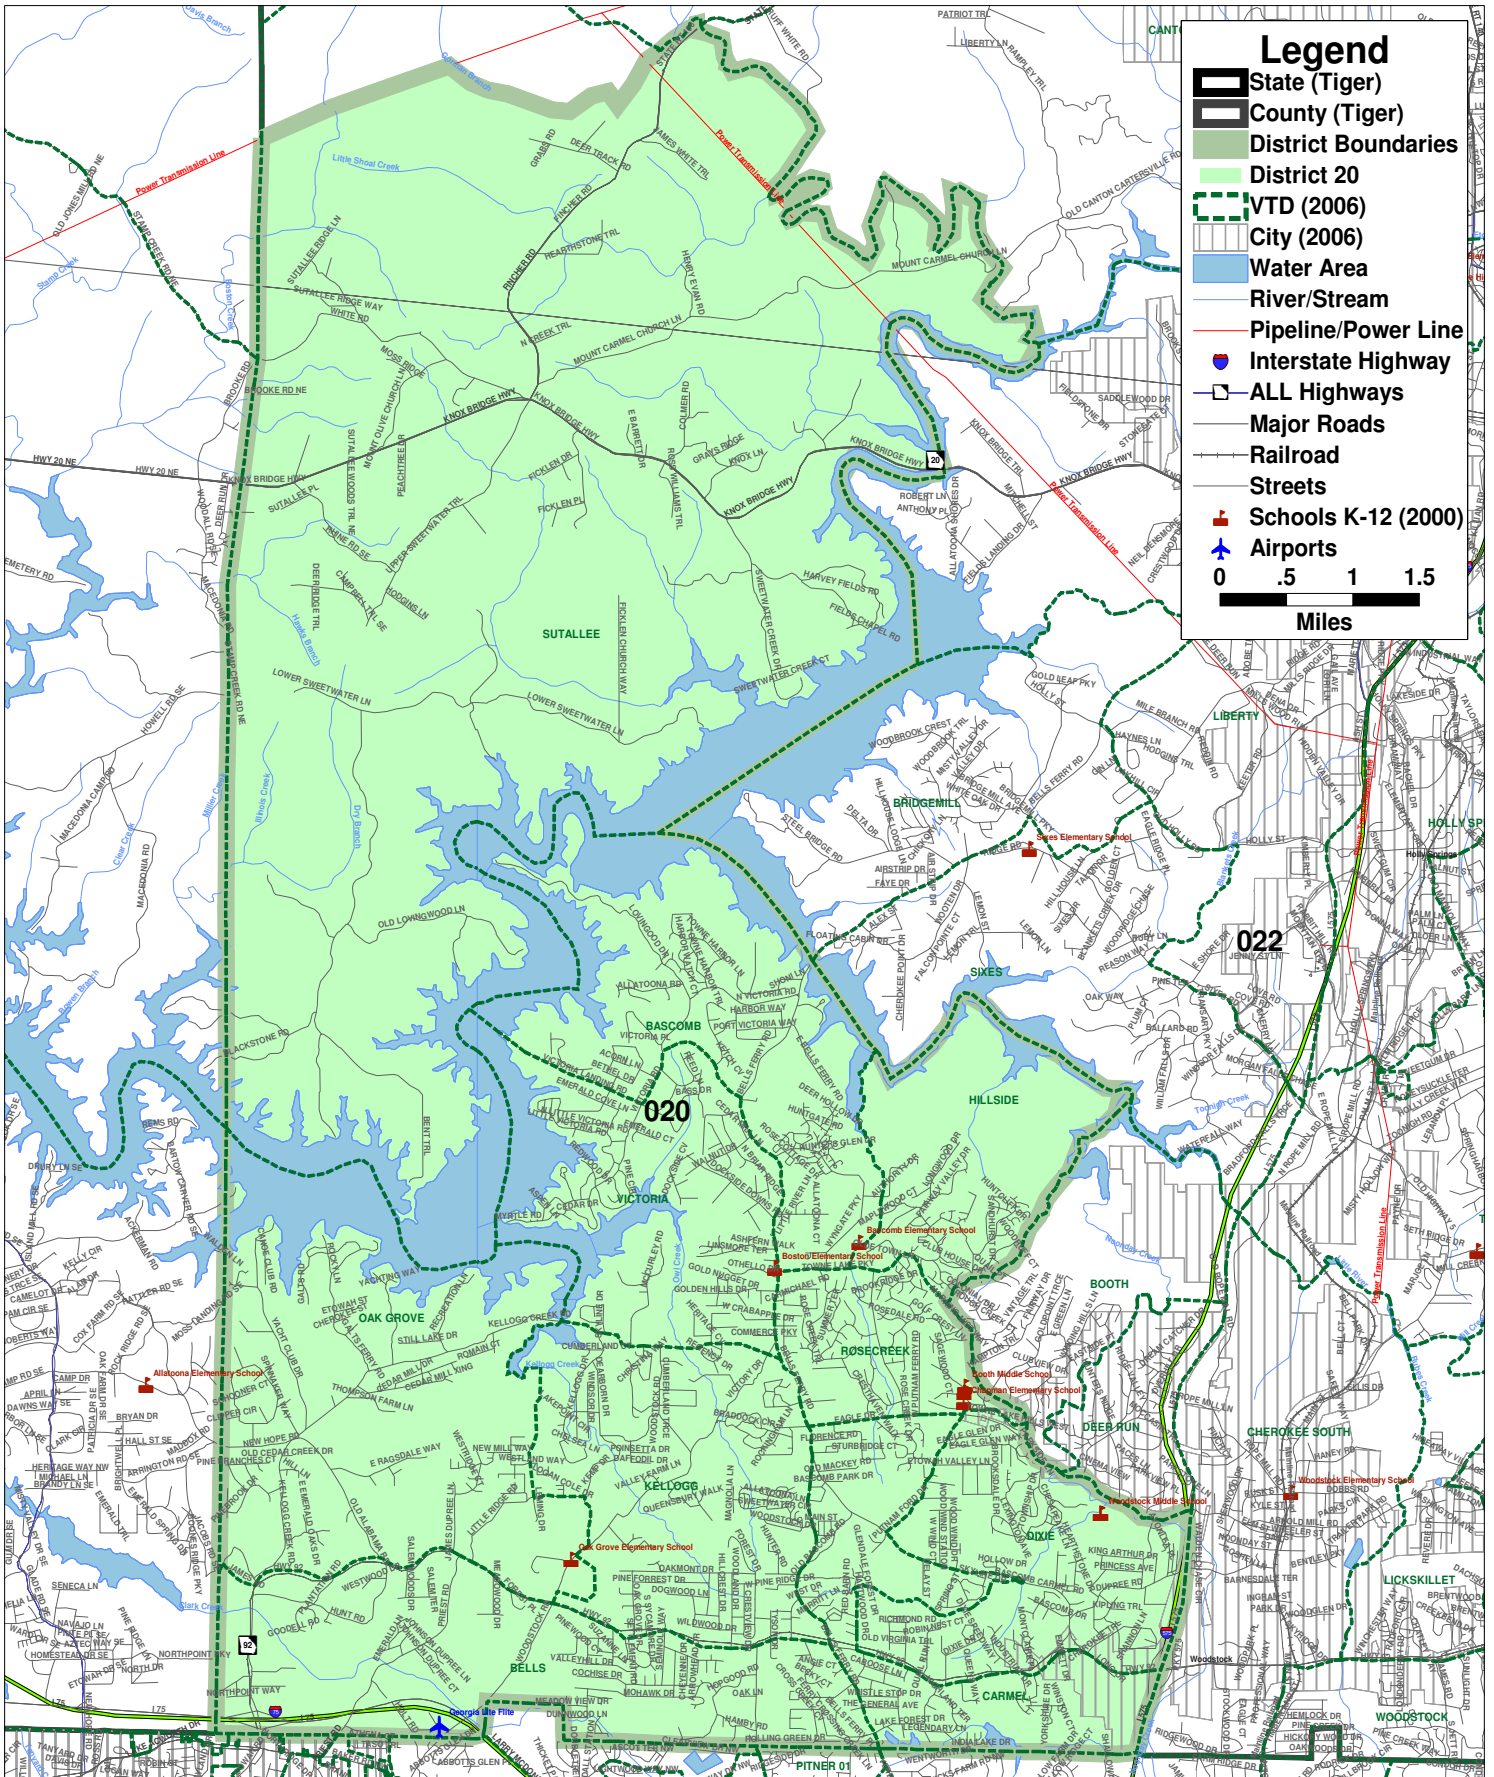

# Georgia House District 20

**Legend**

- State (Tiger)
- County (Tiger)
- District Boundaries
- District 20
- VTD (2006)
- City (2006)
- Water Area
- River/Stream
- Pipeline/Power Line
- Interstate Highway
- ALL Highways
- Major Roads
- Railroad
- Streets
- Schools K-12 (2000)
- Airports

0 .5 1 1.5  
Miles