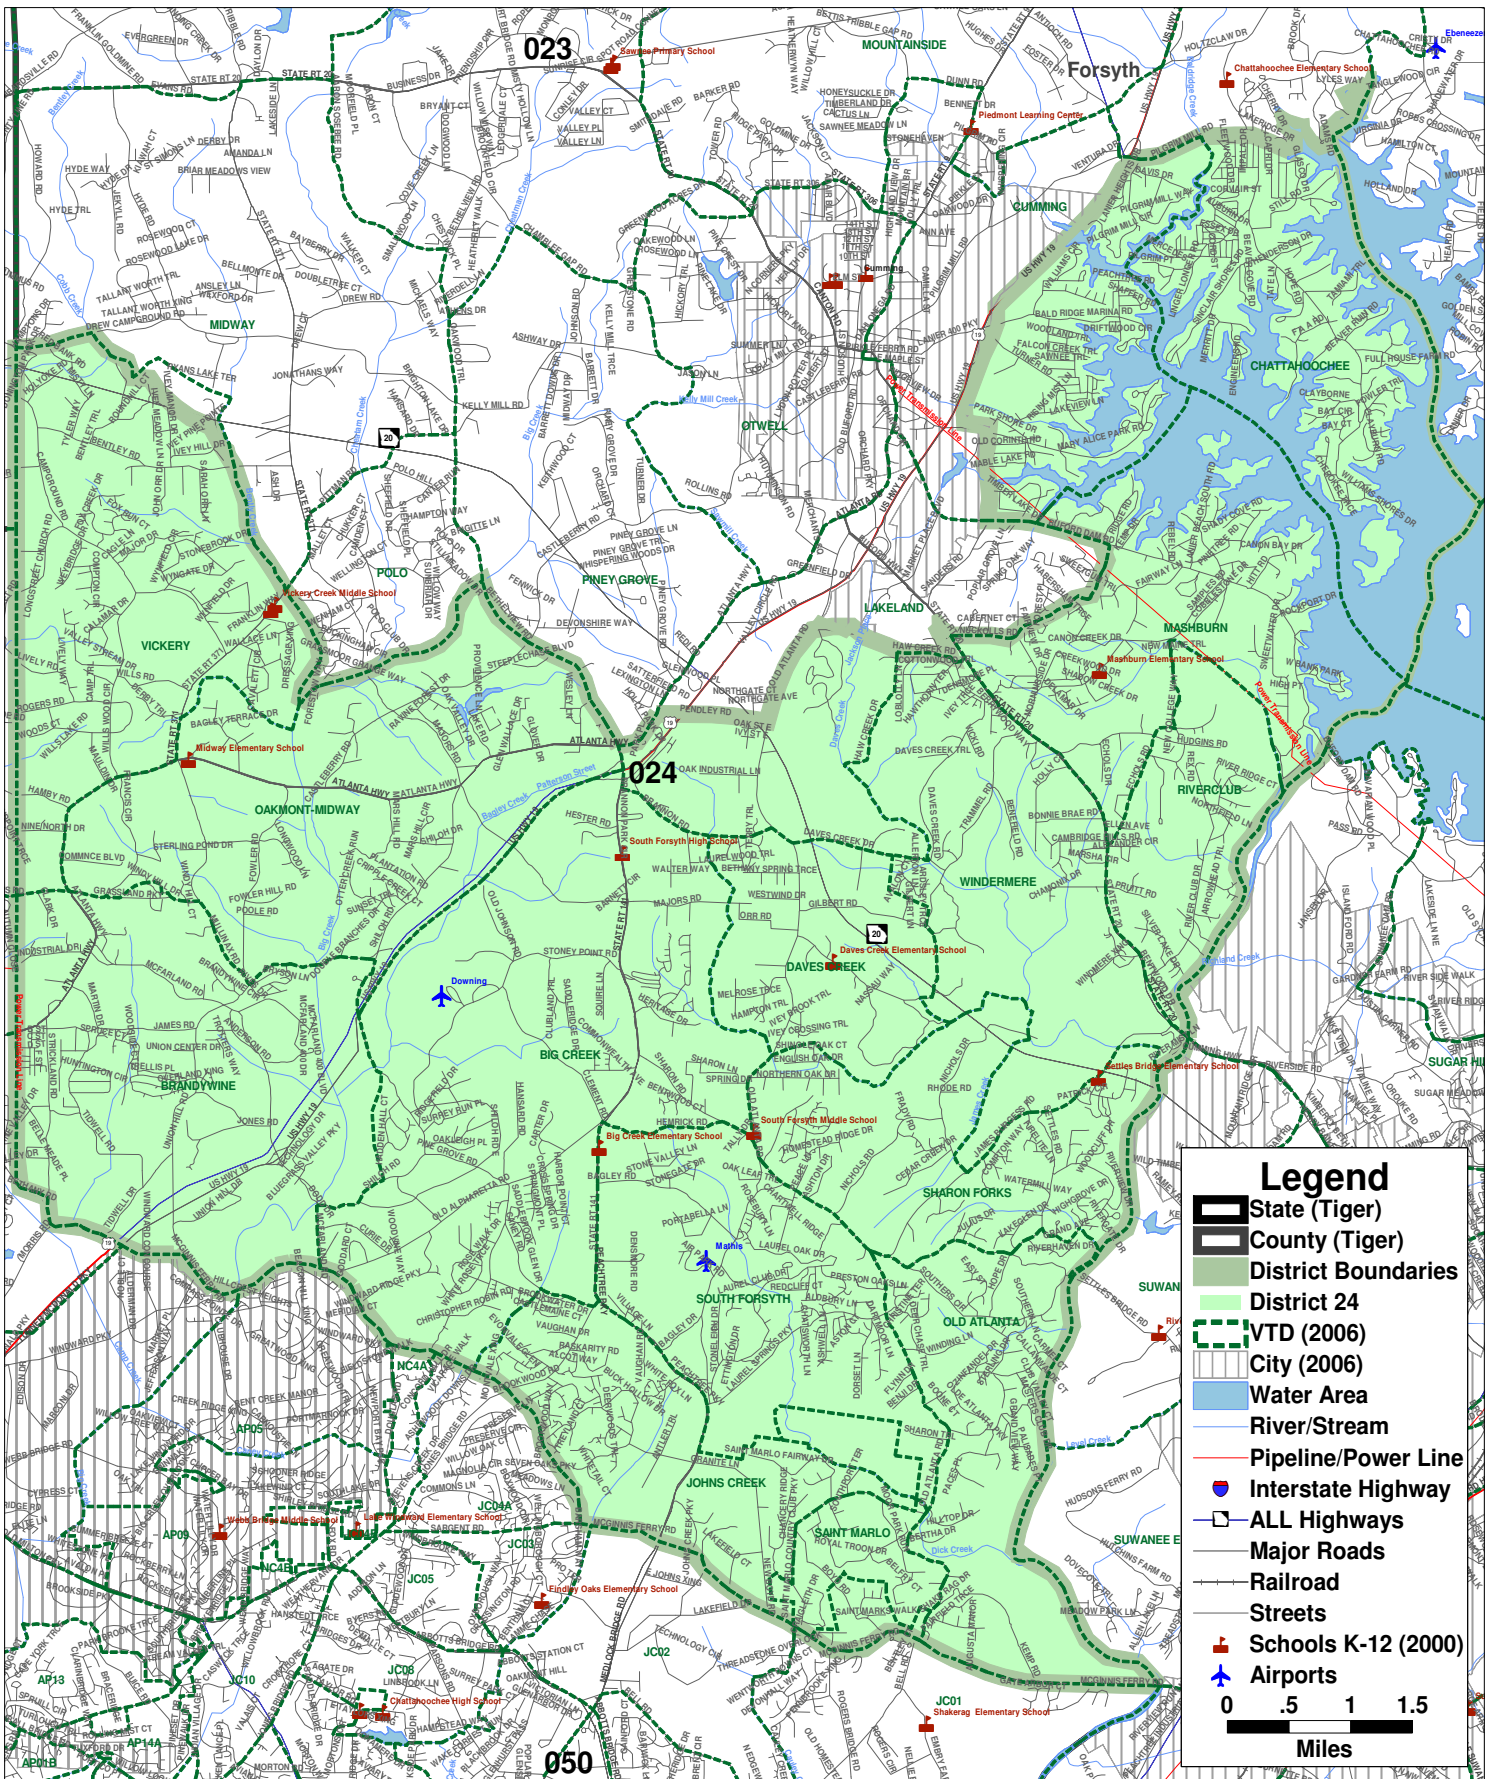

Georgia House District 24

Legend

- State (Tiger)
- County (Tiger)
- District Boundaries
- District 24
- VTD (2006)
- City (2006)
- Water Area
- River/Stream
- Pipeline/Power Line
- Interstate Highway
- ALL Highways
- Major Roads
- Railroad
- Streets
- Schools K-12 (2000)
- Airports

0 0.5 1 1.5
Miles