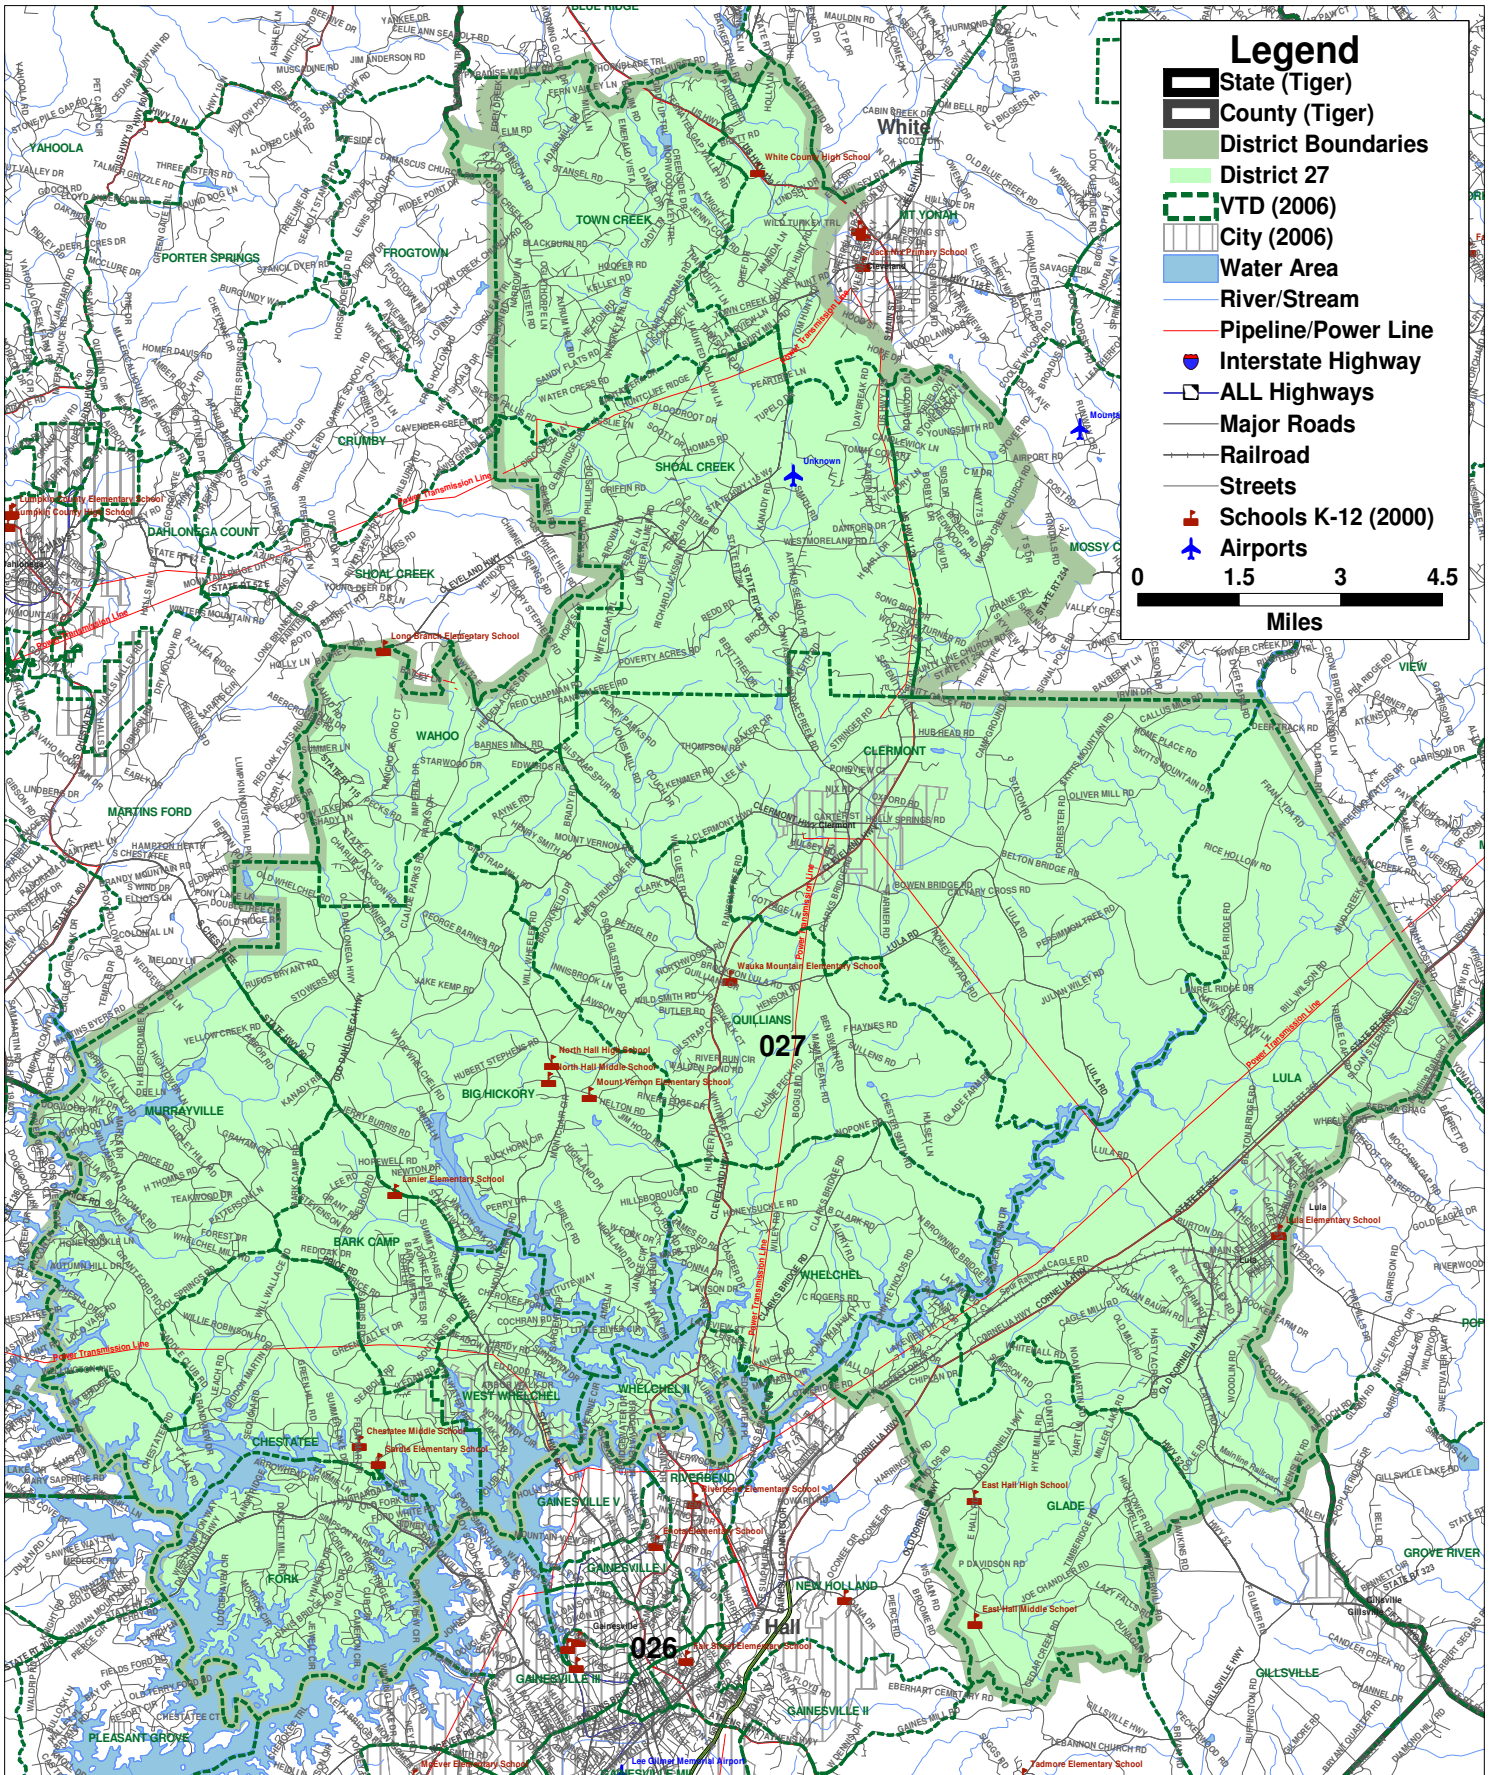

# Georgia House District 27

**Legend**

- State (Tiger)
- County (Tiger)
- District Boundaries
- District 27
- VTD (2006)
- City (2006)
- Water Area
- River/Stream
- Pipeline/Power Line
- Interstate Highway
- ALL Highways
- Major Roads
- Railroad
- Streets
- Schools K-12 (2000)
- Airports

0 1.5 3 4.5  
Miles