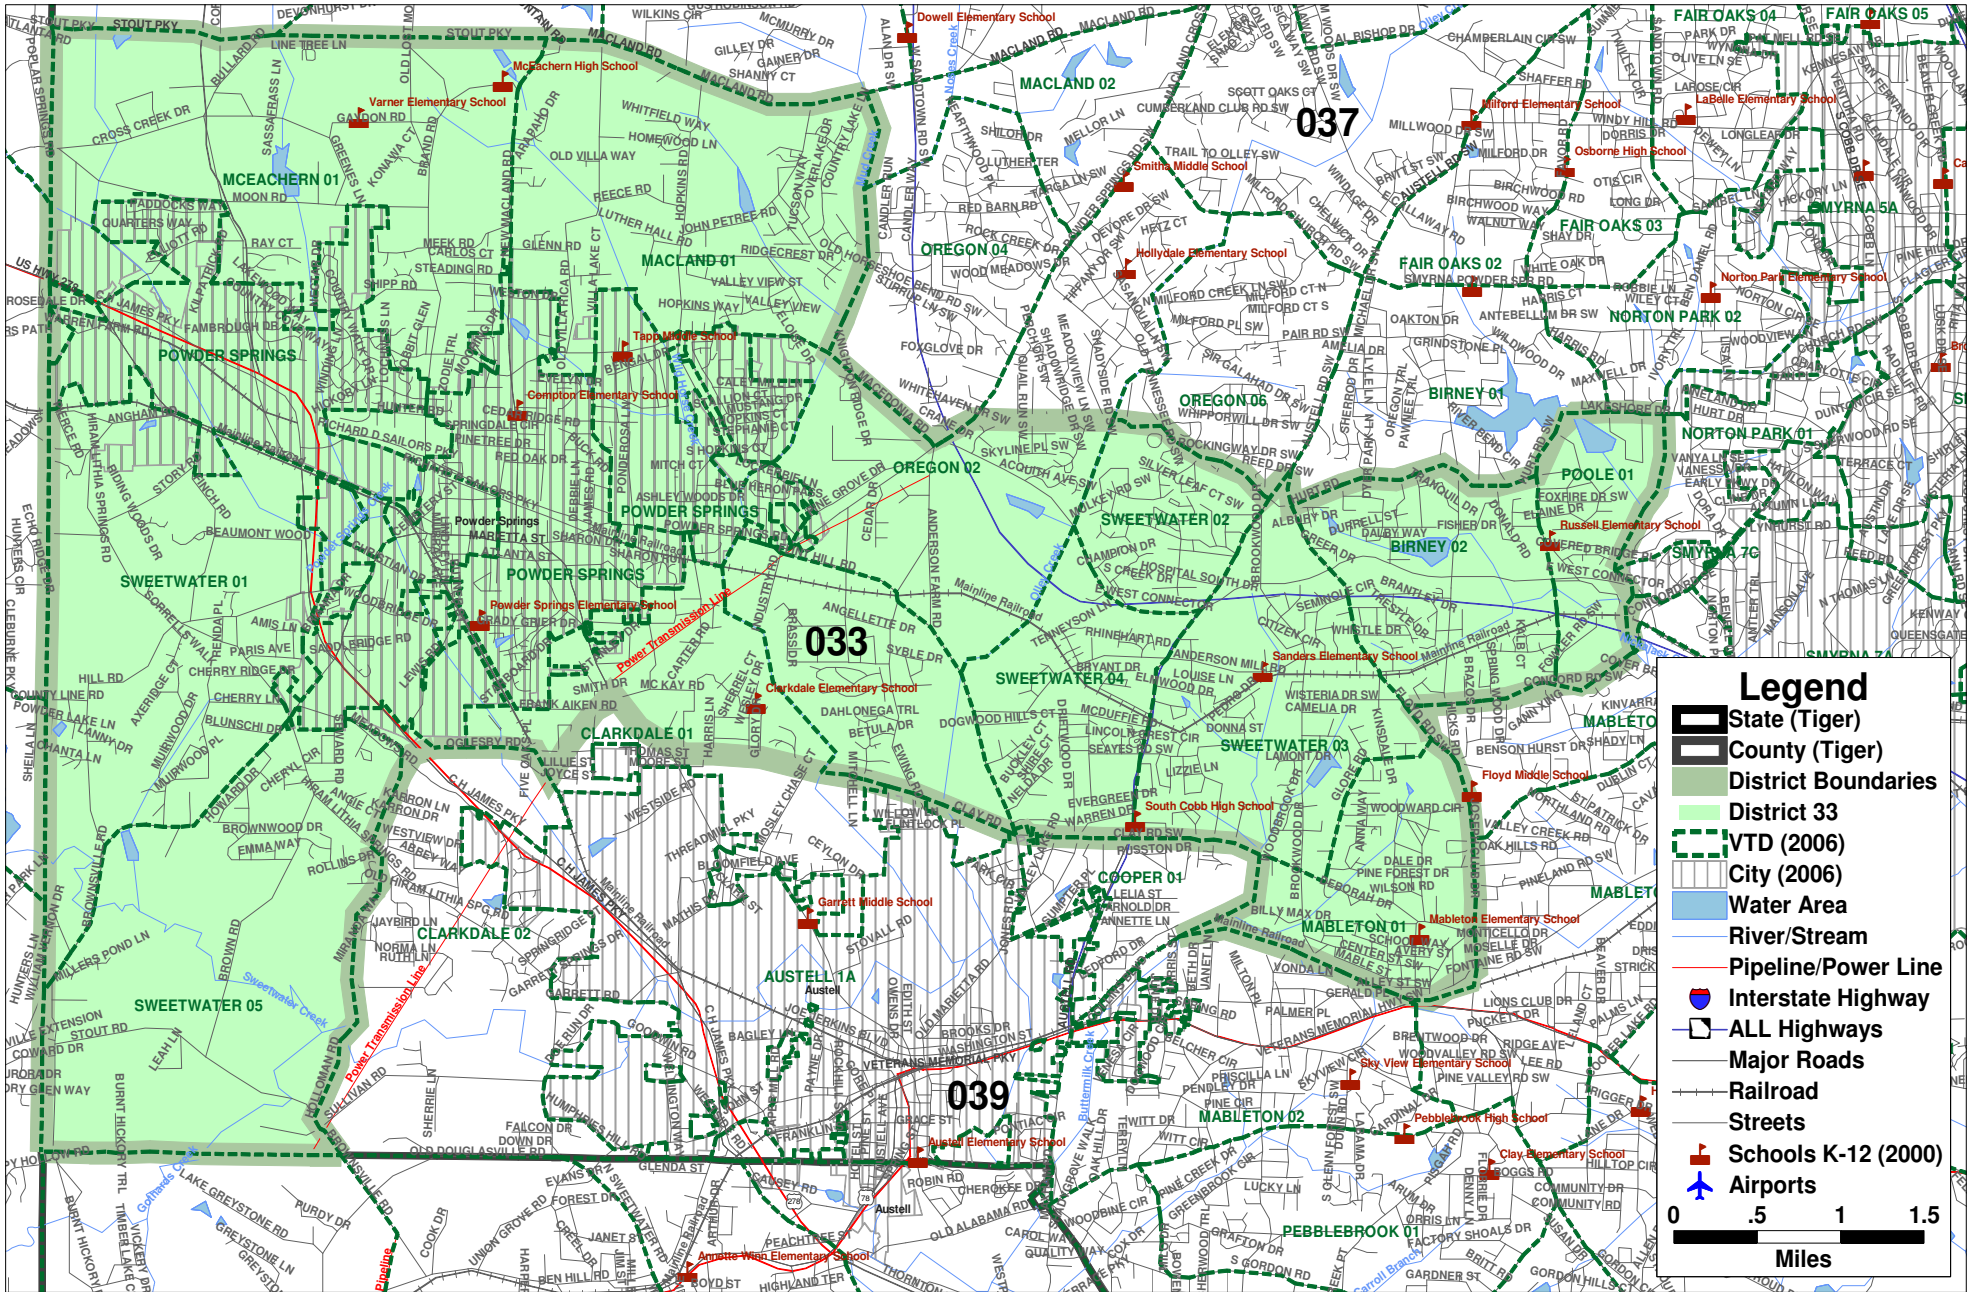

Georgia House District 33

Legend

- State (Tiger)
- County (Tiger)
- District Boundaries
- District 33
- VTD (2006)
- City (2006)
- Water Area
- River/Stream
- Pipeline/Power Line
- Interstate Highway
- ALL Highways
- Major Roads
- Railroad
- Streets
- Schools K-12 (2000)
- Airports

0 .5 1 1.5
Miles