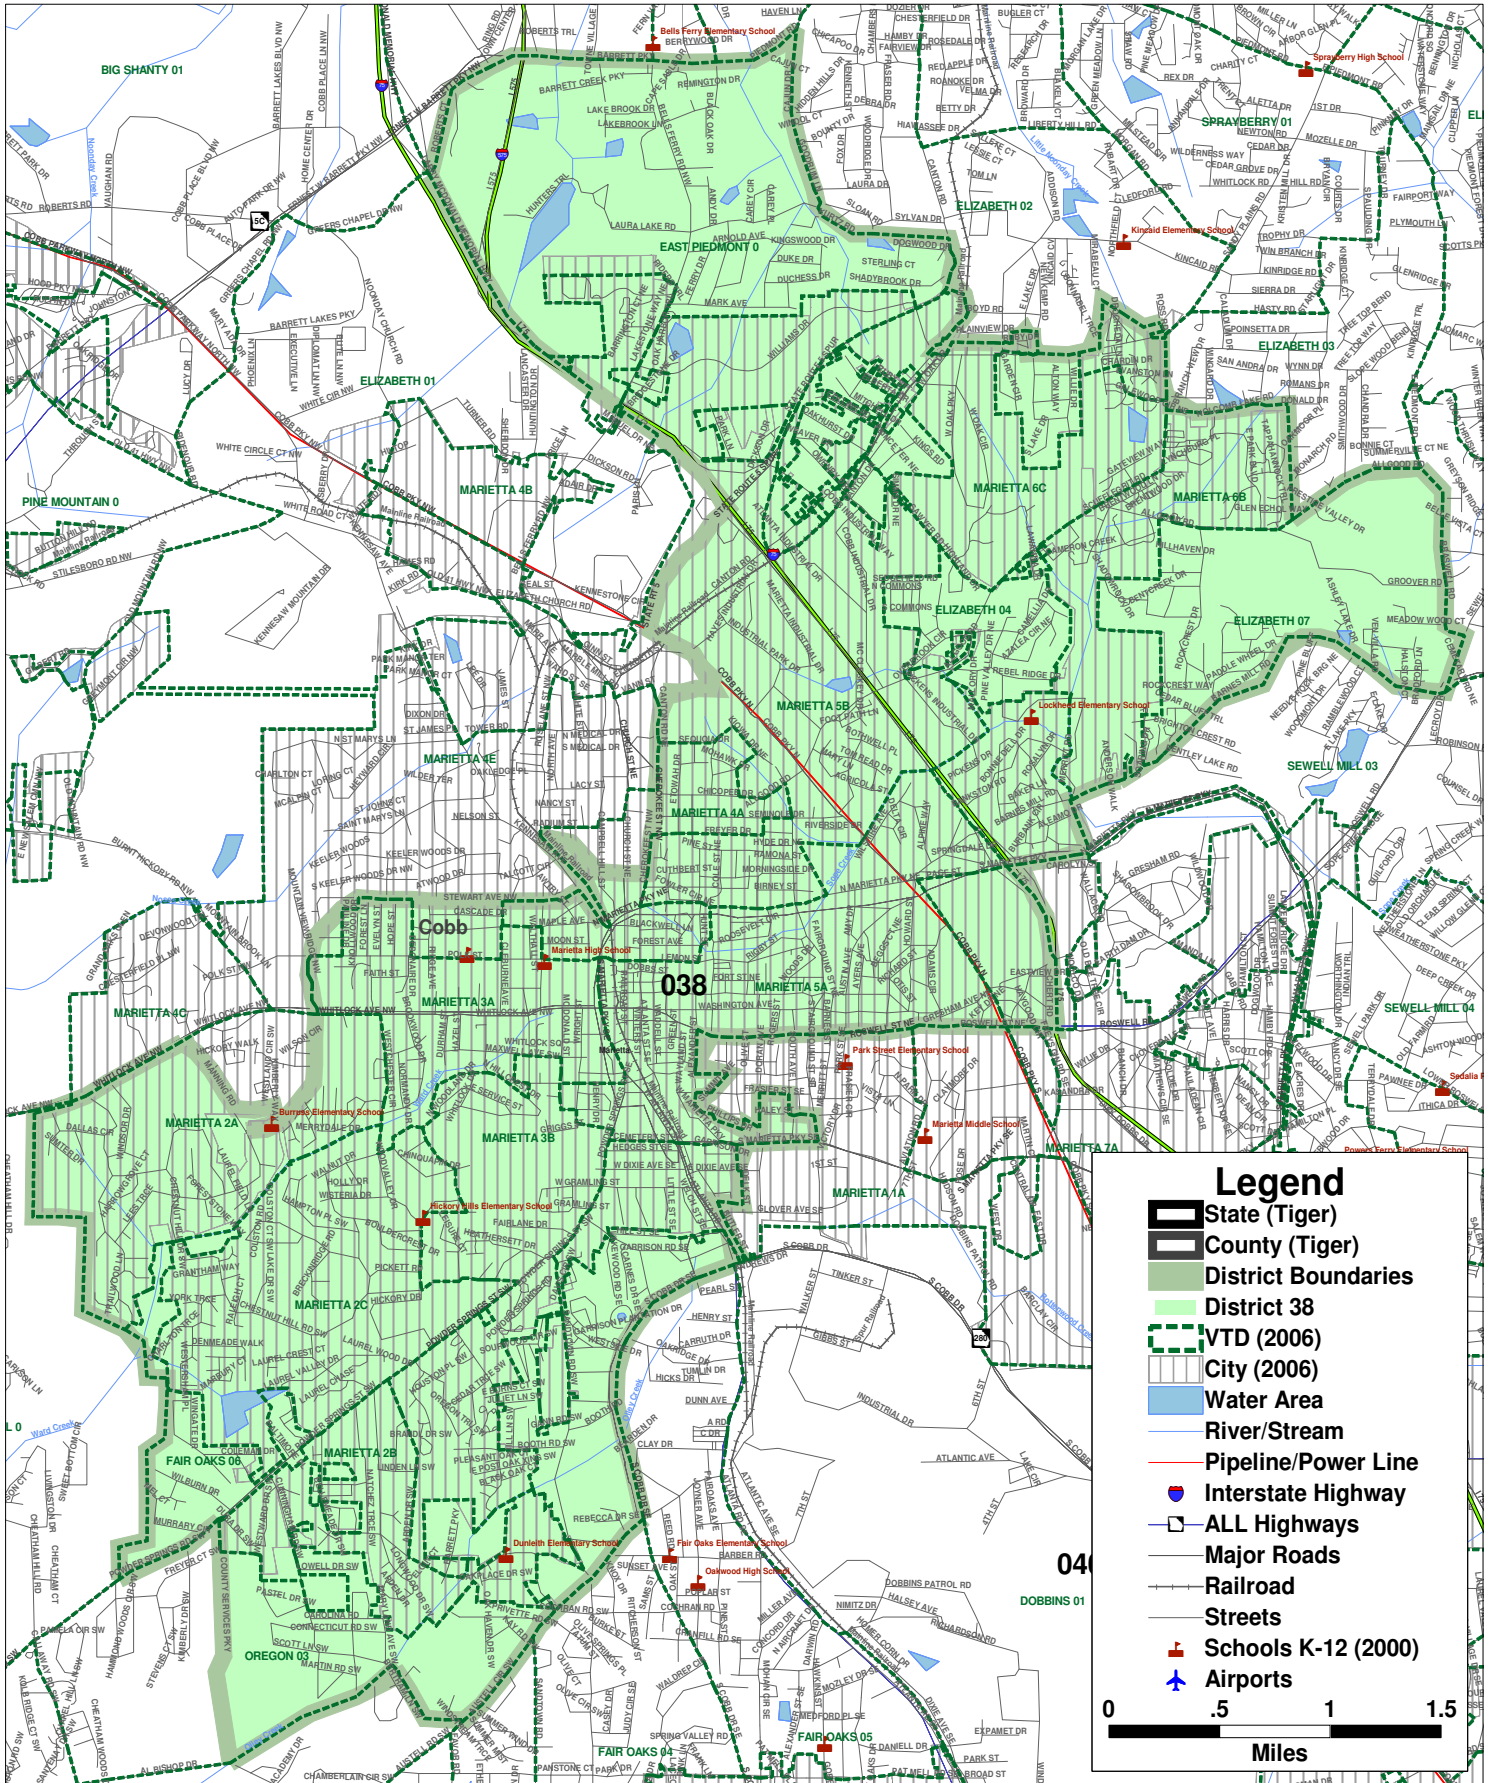

Georgia House District 38

Legend

- State (Tiger)
- County (Tiger)
- District Boundaries
- District 38
- VTD (2006)
- City (2006)
- Water Area
- River/Stream
- Pipeline/Power Line
- Interstate Highway
- ALL Highways
- Major Roads
- Railroad
- Streets
- Schools K-12 (2000)
- Airports

0 0.5 1 1.5
Miles