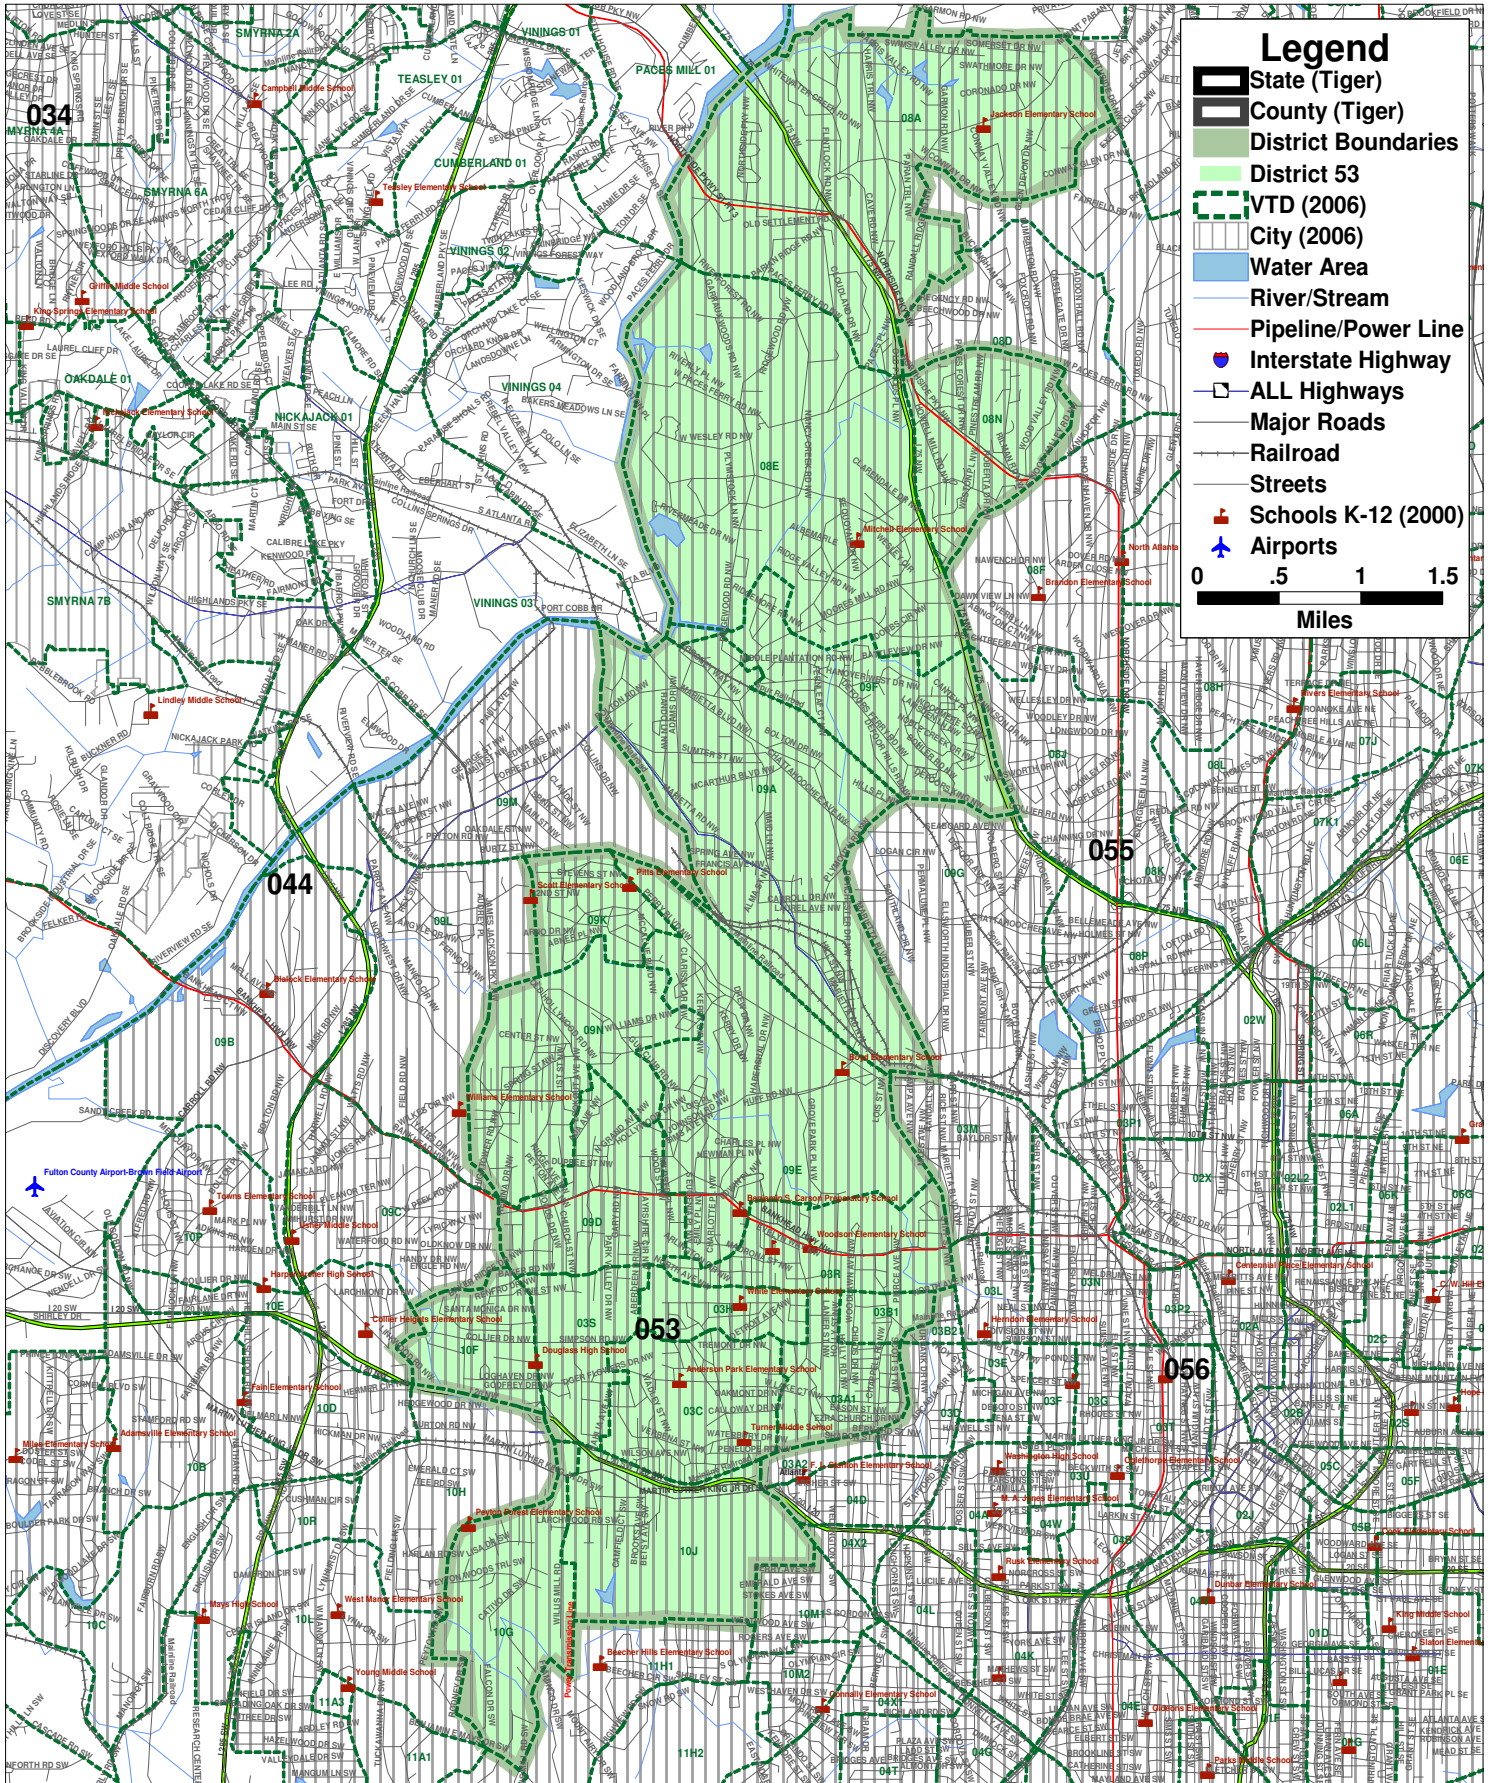

Georgia House District 53

Legend

- State (Tiger)
- County (Tiger)
- District Boundaries
- District 53
- VTD (2006)
- City (2006)
- Water Area
- River/Stream
- Pipeline/Power Line
- Interstate Highway
- ALL Highways
- Major Roads
- Railroad
- Streets
- Schools K-12 (2000)
- Airports

0 .5 1 1.5
Miles