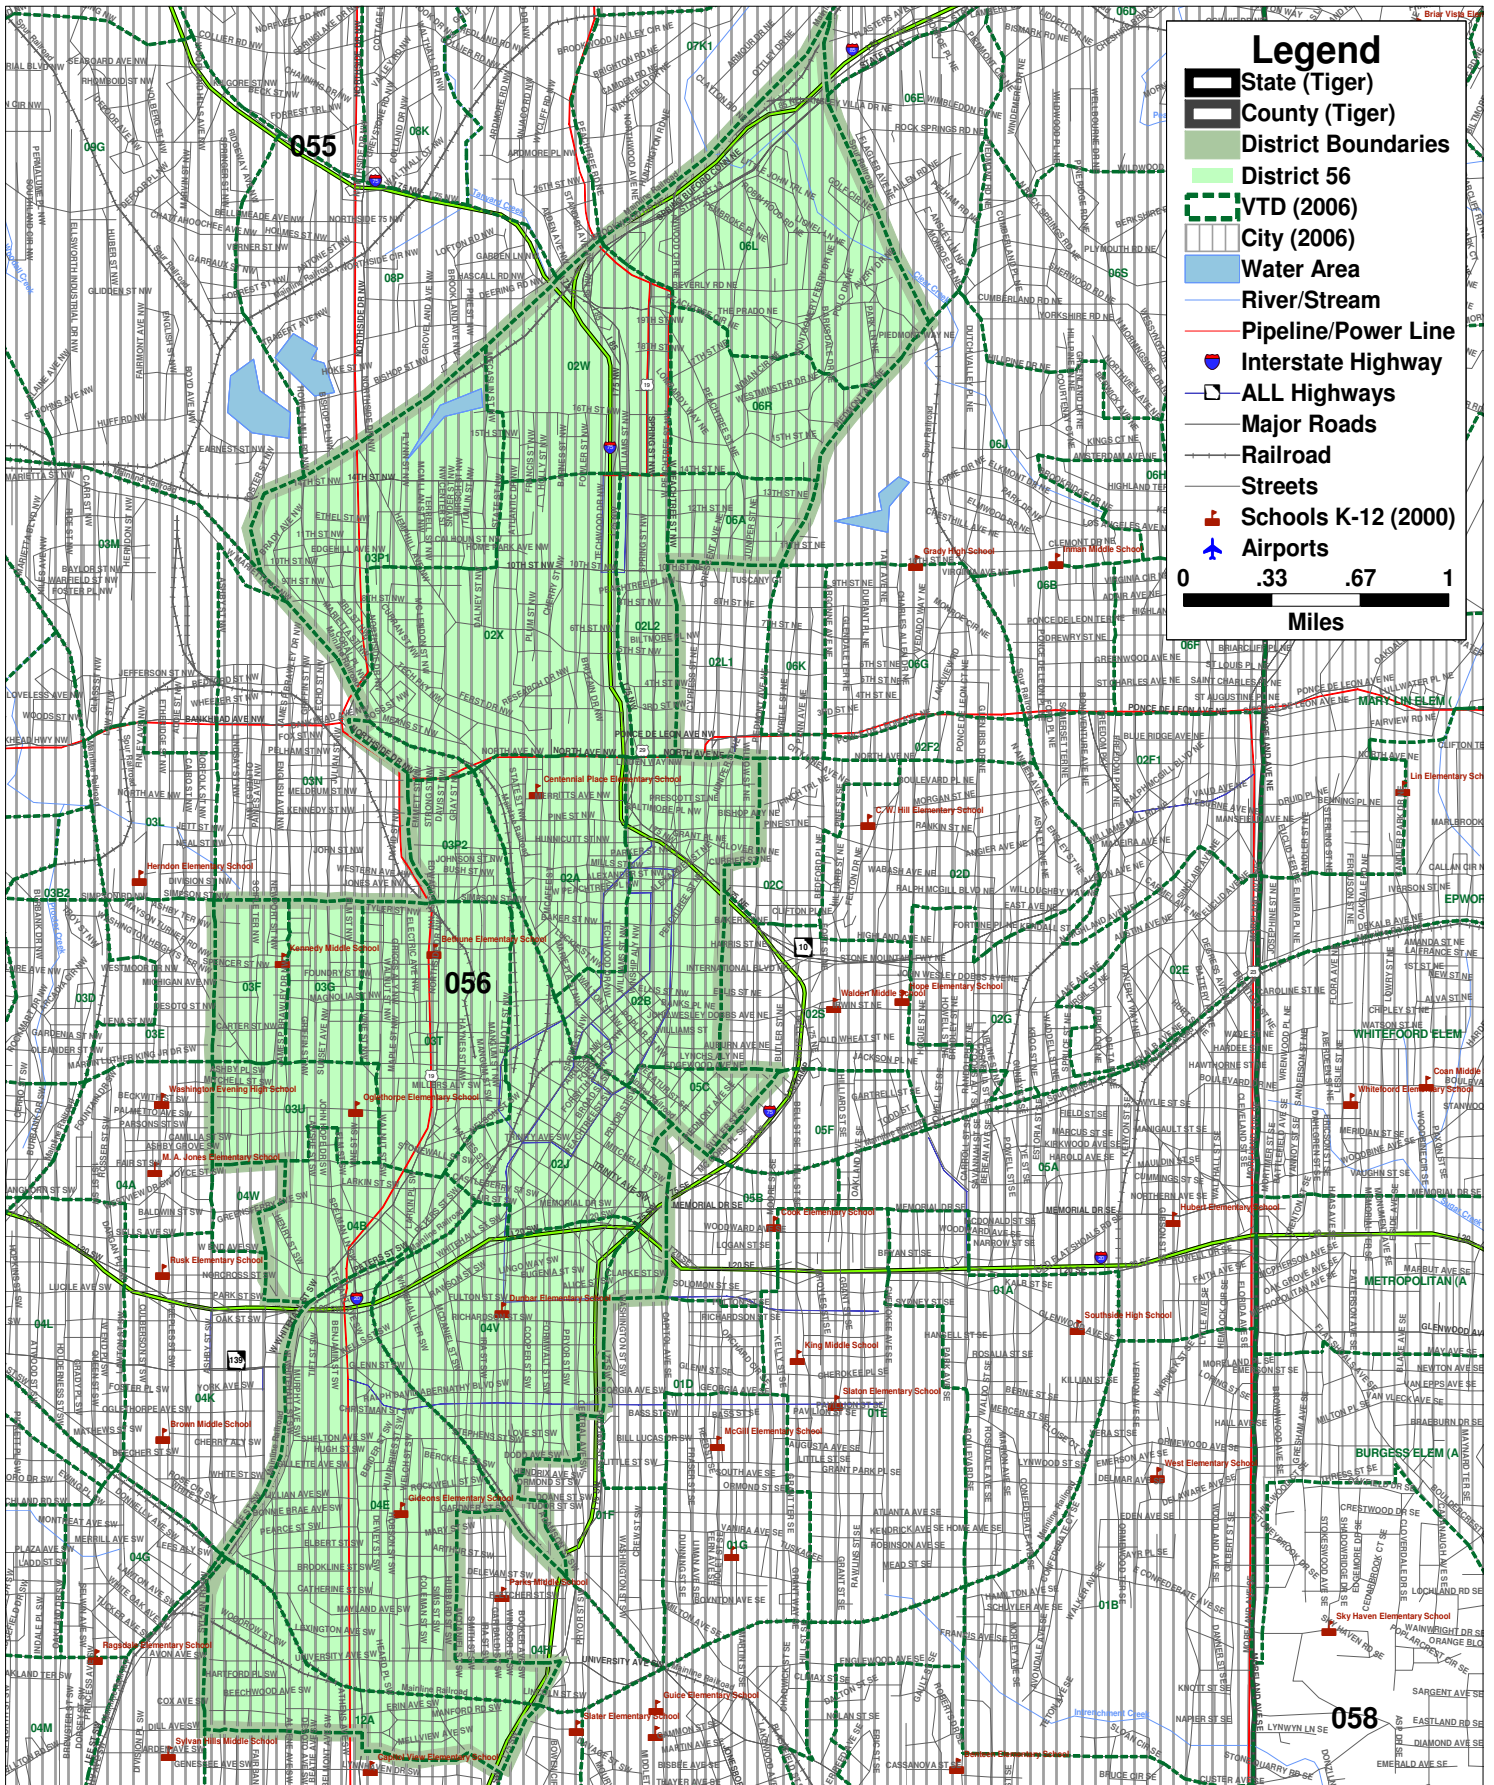

# Georgia House District 56

### Legend

- State (Tiger)
- County (Tiger)
- District Boundaries
- District 56
- VTD (2006)
- City (2006)
- Water Area
- River/Stream
- Pipeline/Power Line
- Interstate Highway
- ALL Highways
- Major Roads
- Railroad
- Streets
- Schools K-12 (2000)
- Airports

0 .33 .67 1  
Miles