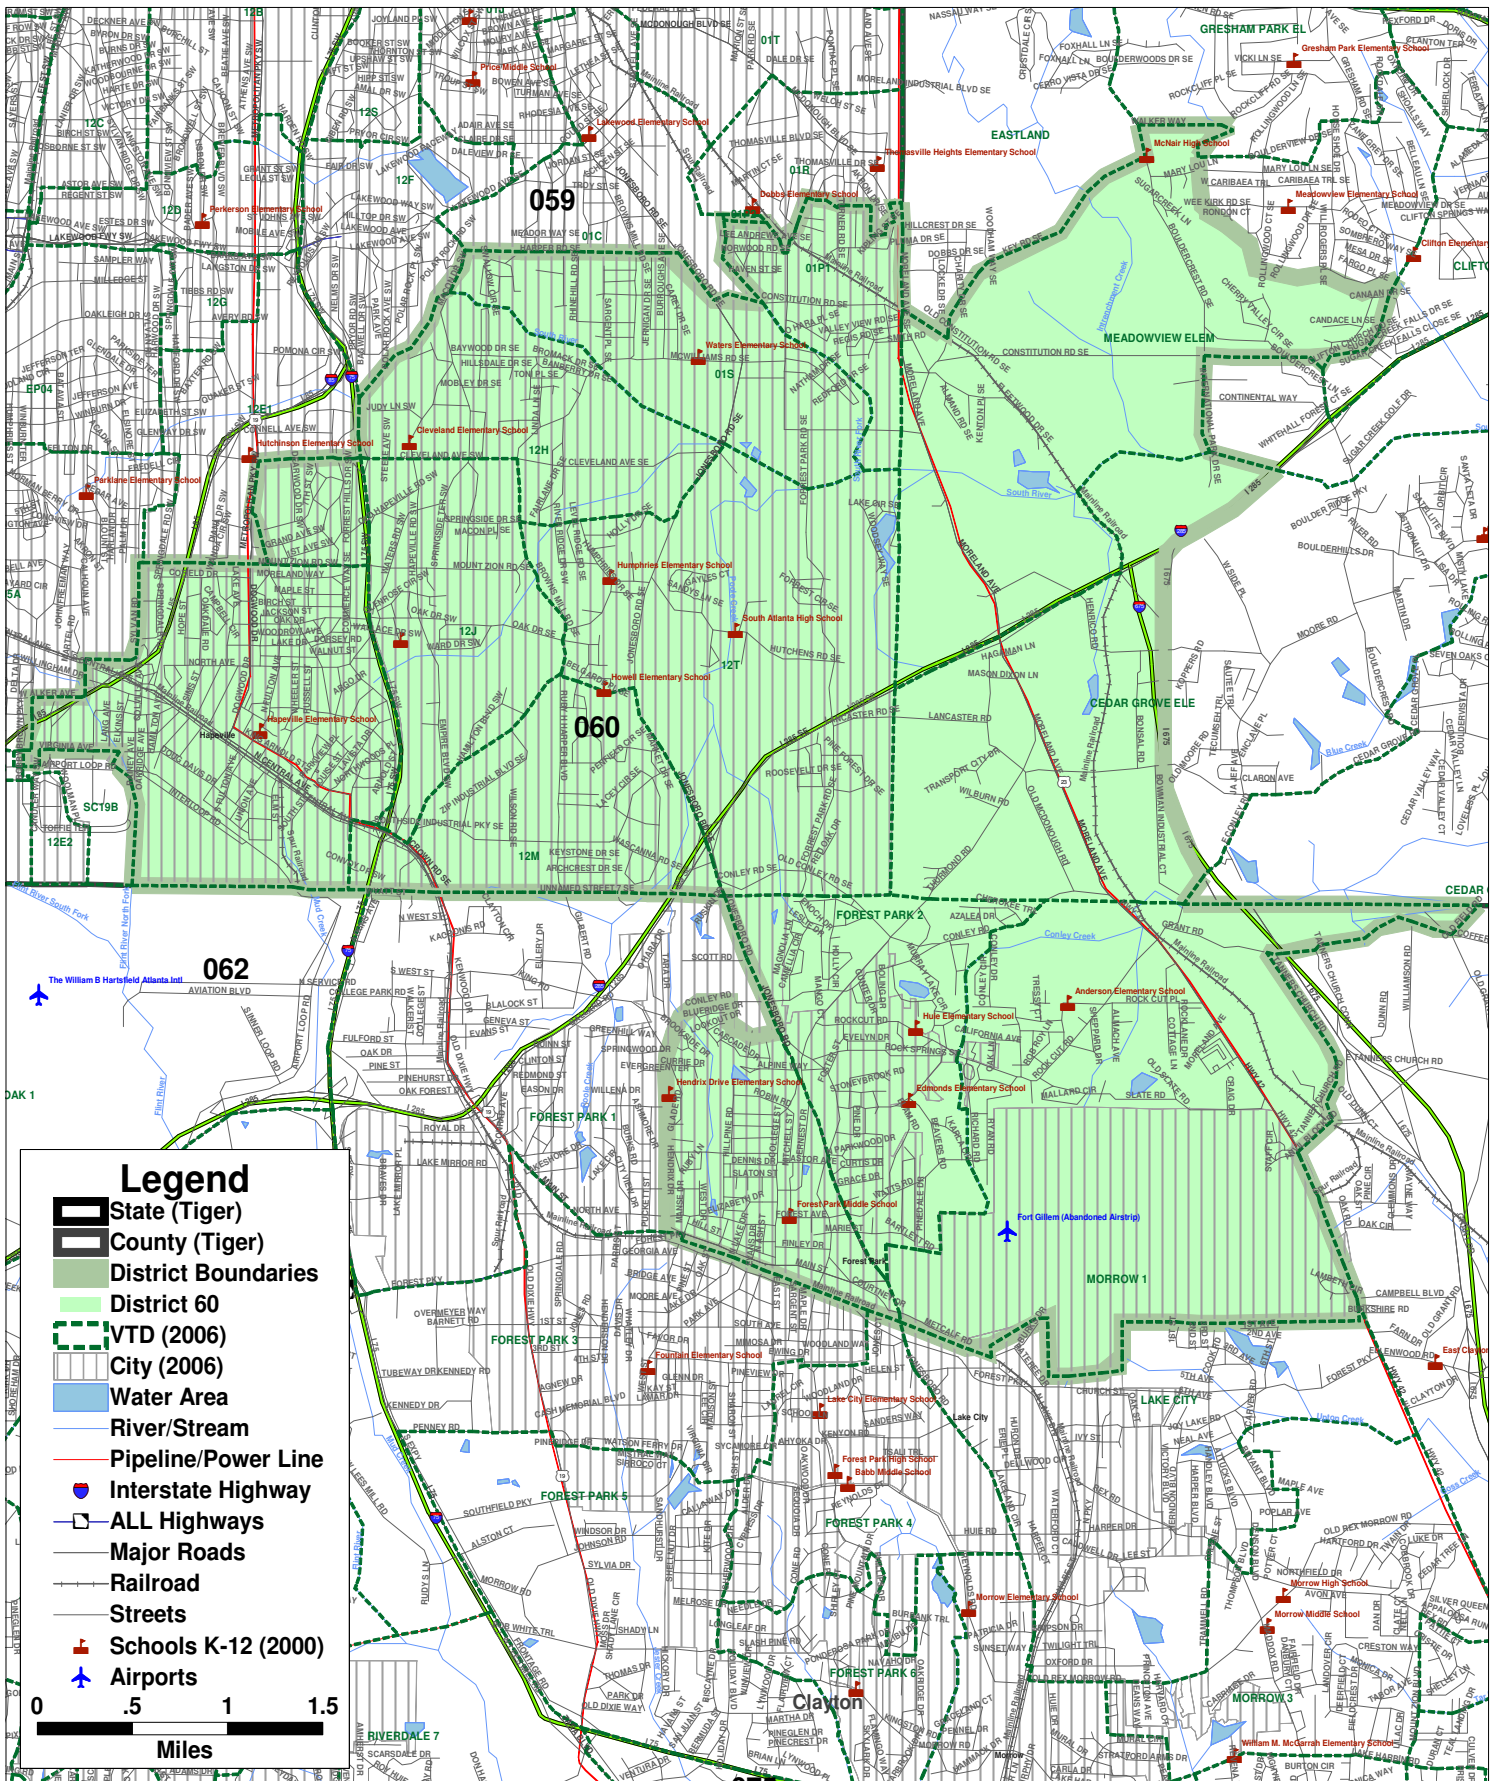

# Georgia House District 60

**Legend**

- State (Tiger)
- County (Tiger)
- District Boundaries
- VTD (2006)
- City (2006)
- Water Area
- River/Stream
- Pipeline/Power Line
- Interstate Highway
- ALL Highways
- Major Roads
- Railroad
- Streets
- Schools K-12 (2000)
- Airports

0 .5 1 1.5  
Miles