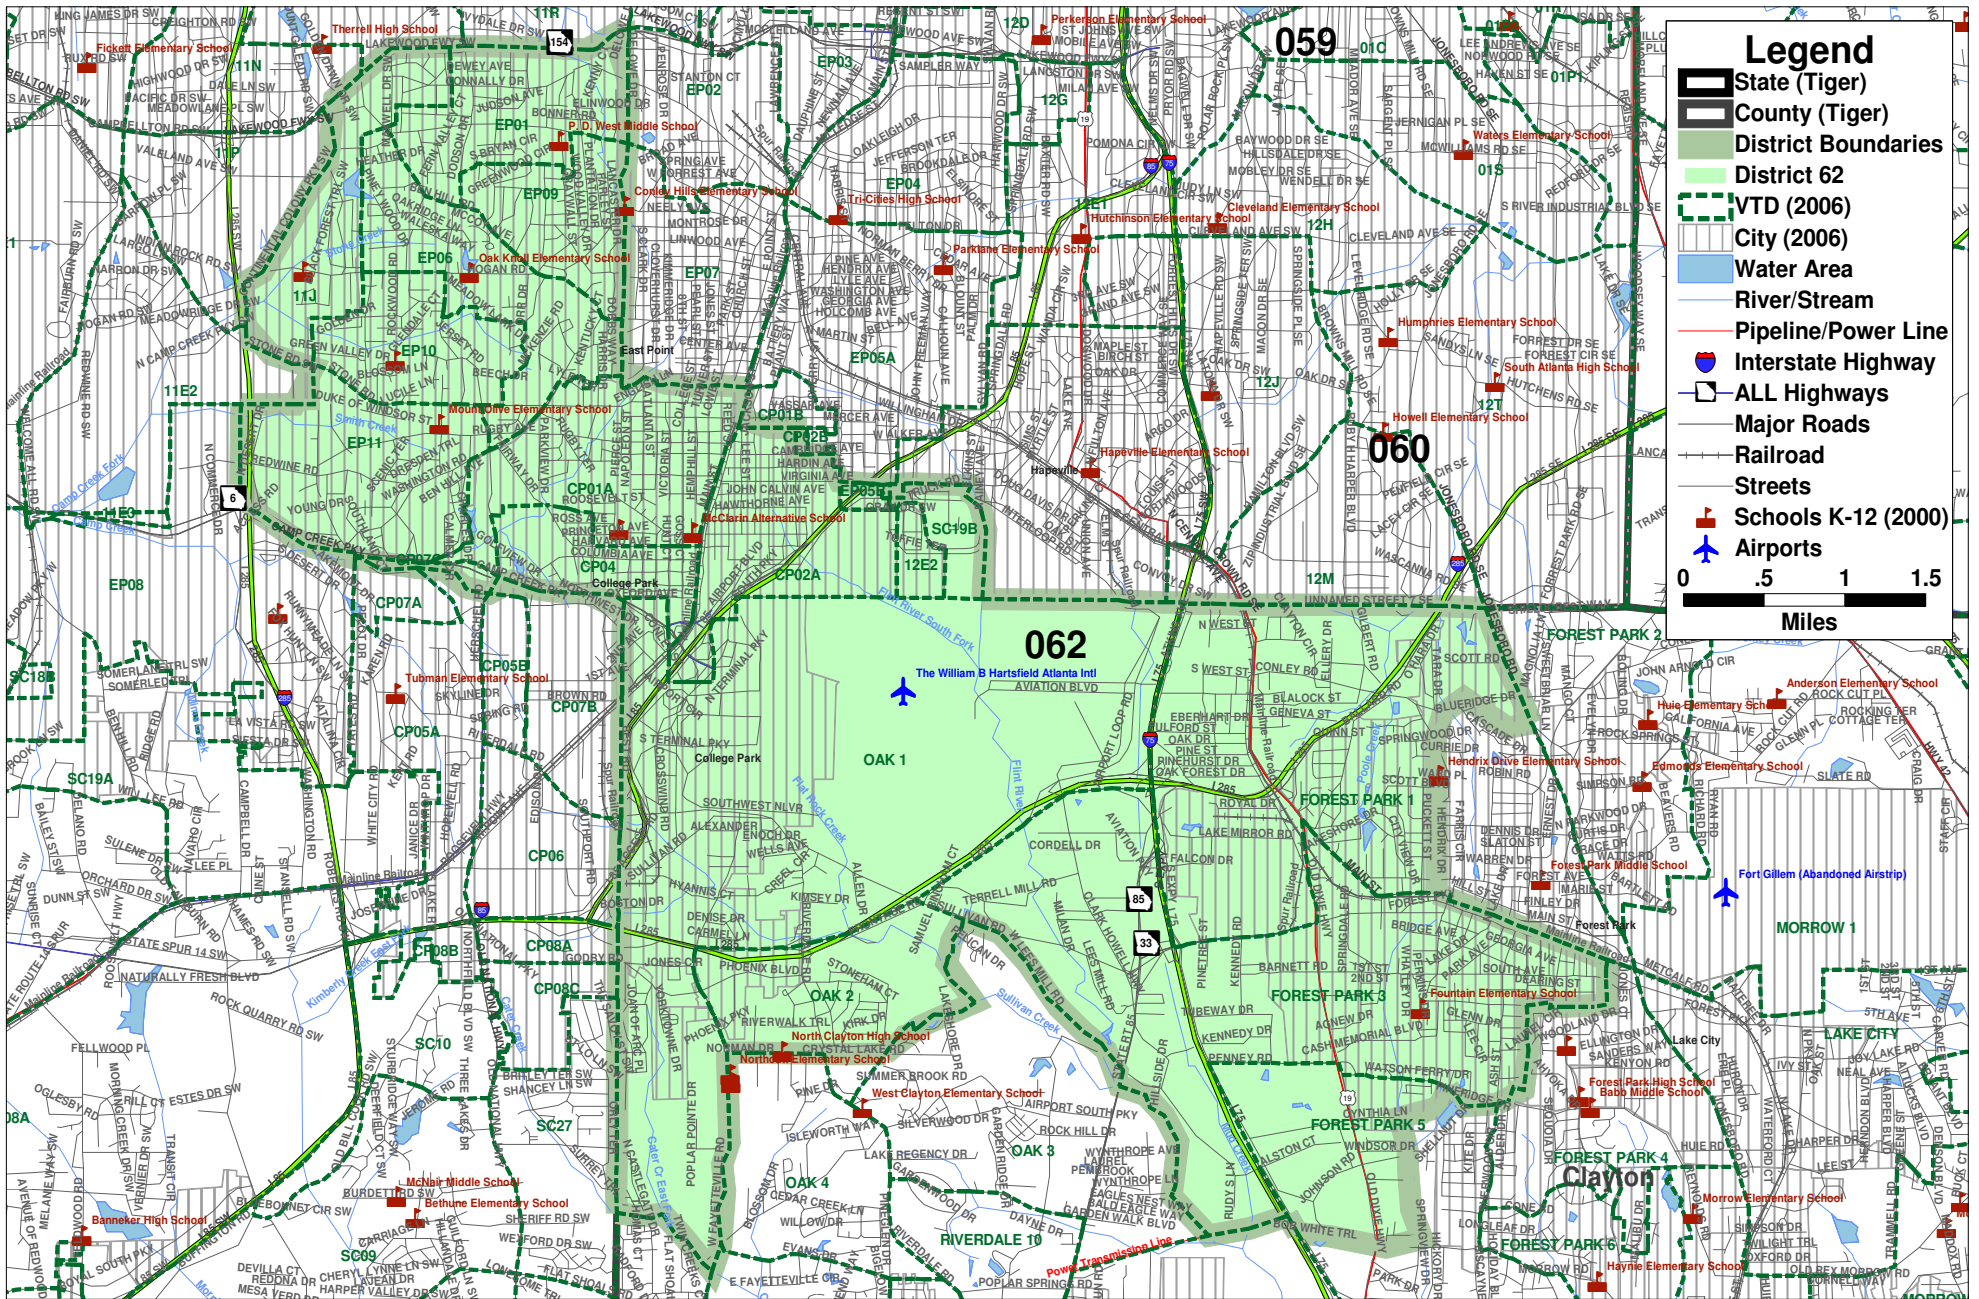

# Georgia House District 62

### Legend

- State (Tiger)
- County (Tiger)
- District Boundaries
- District 62
- VTD (2006)
- City (2006)
- Water Area
- River/Stream
- Pipeline/Power Line
- Interstate Highway
- ALL Highways
- Major Roads
- Railroad
- Streets
- Schools K-12 (2000)
- Airports

0 .5 1 1.5  
Miles