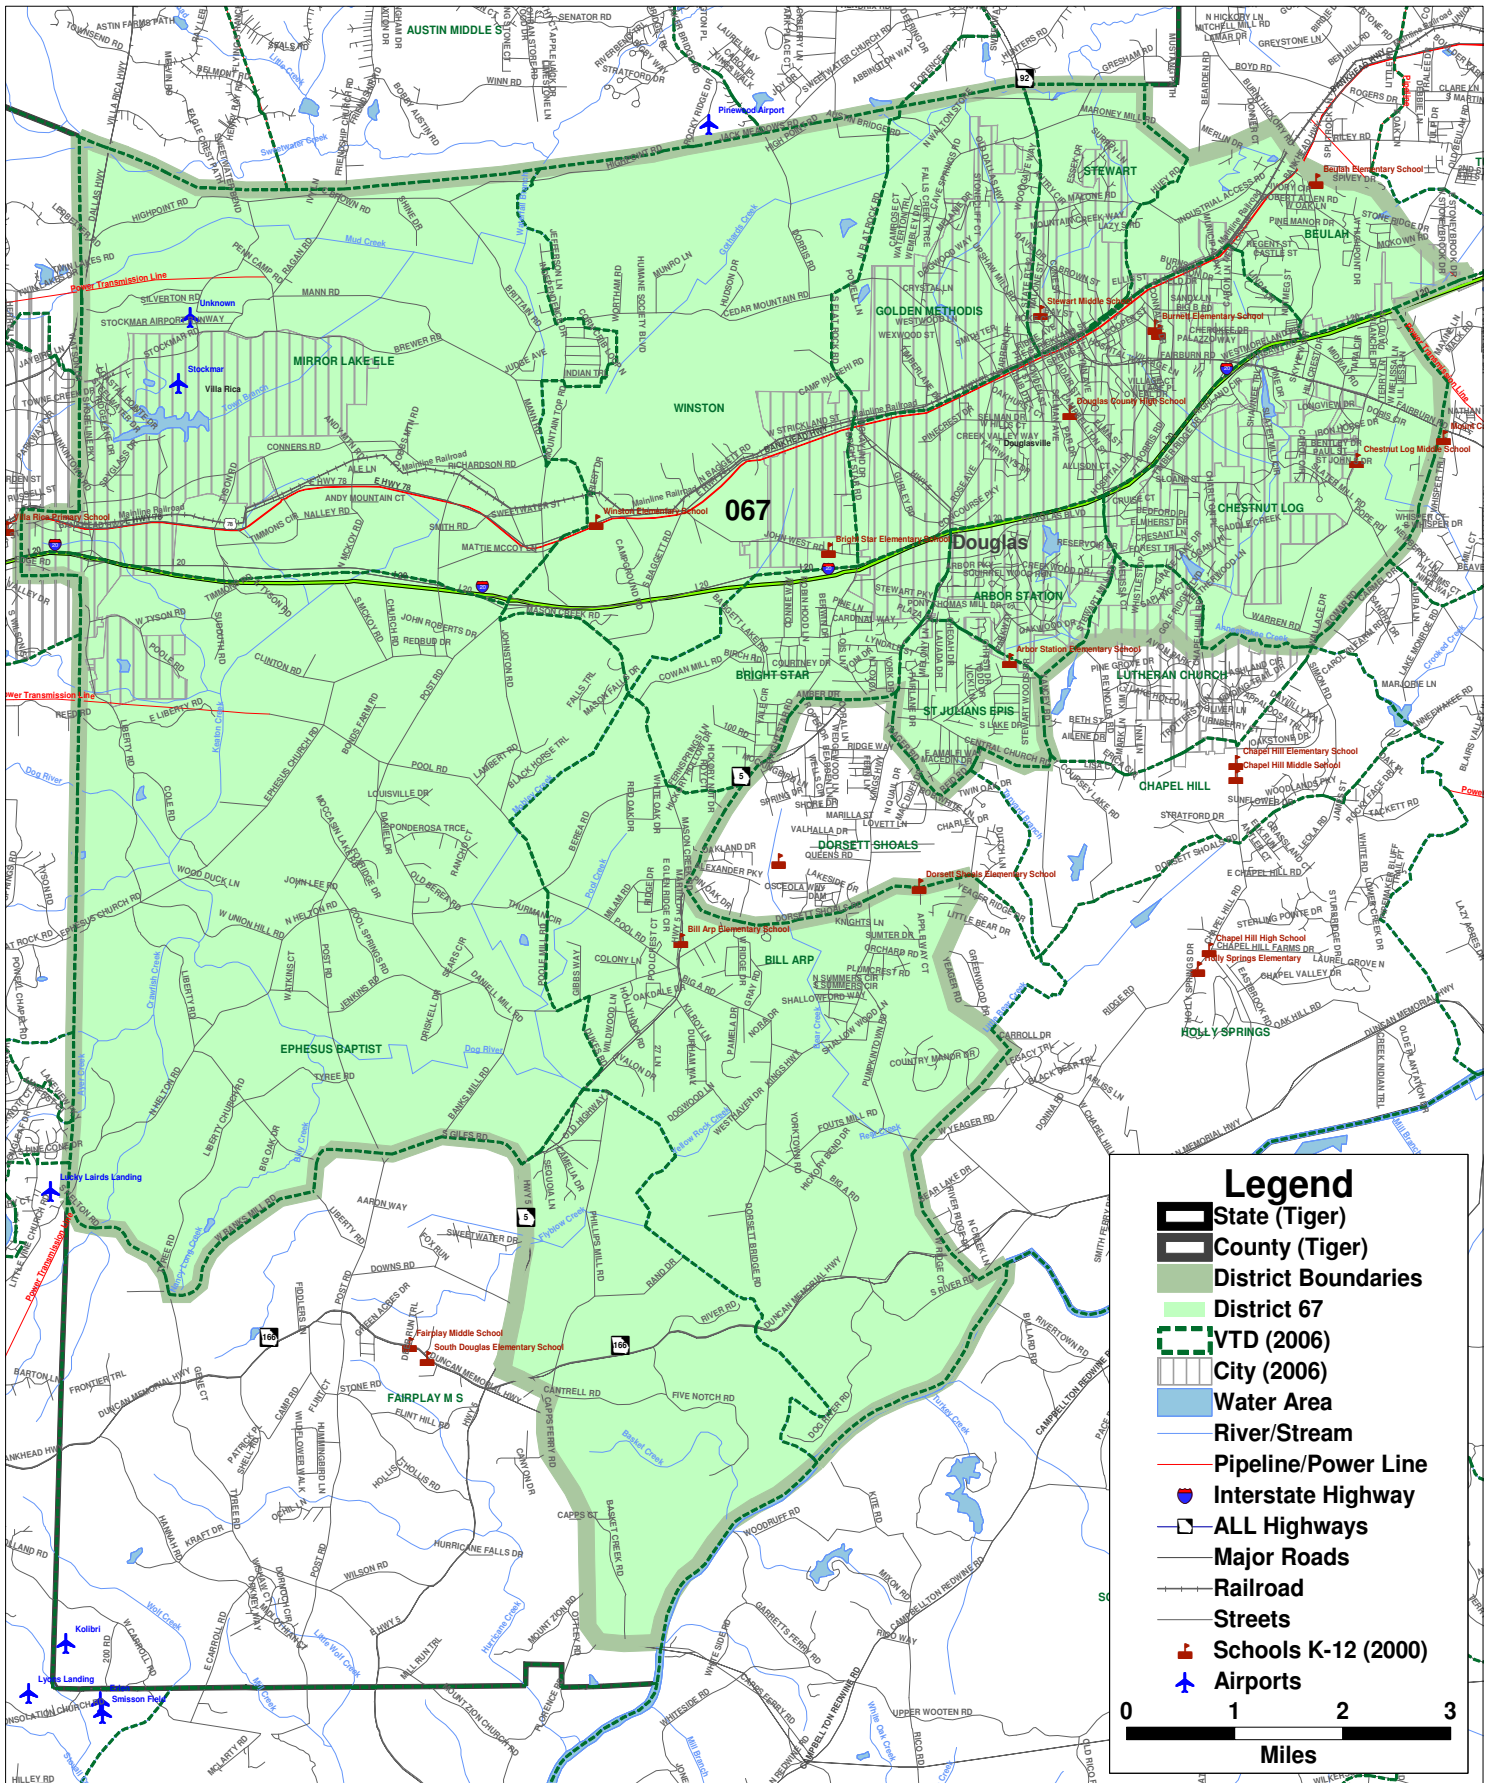

# Georgia House District 67

## Legend

- State (Tiger)
- County (Tiger)
- District Boundaries
- District 67
- VTD (2006)
- City (2006)
- Water Area
- River/Stream
- Pipeline/Power Line
- Interstate Highway
- ALL Highways
- Major Roads
- Railroad
- Streets
- Schools K-12 (2000)
- Airports