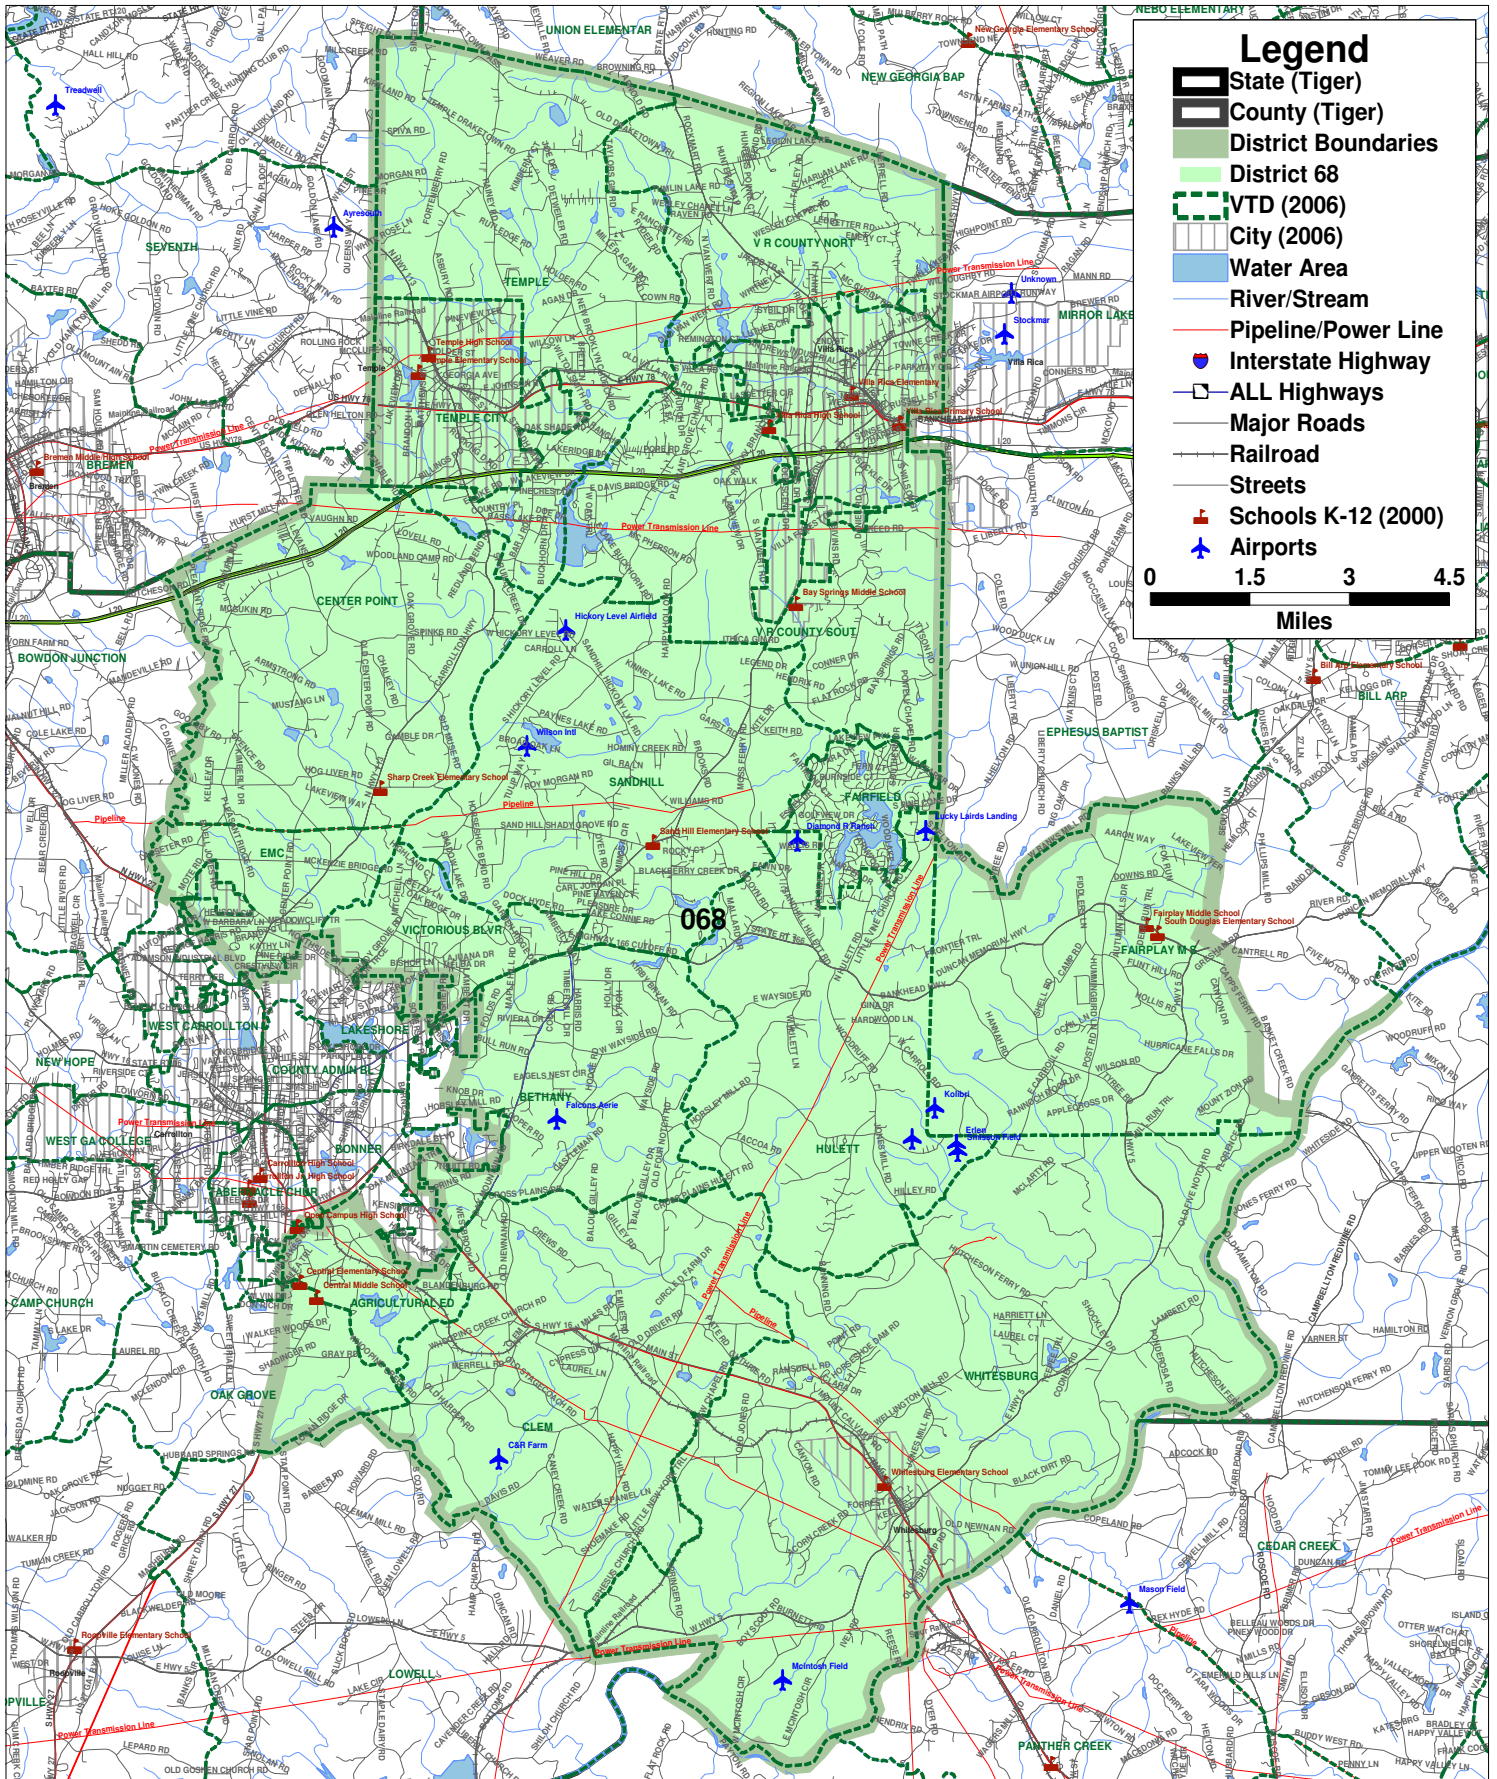

Georgia House District 68

Legend

- State (Tiger)
- County (Tiger)
- District Boundaries
- District 68
- VTD (2006)
- City (2006)
- Water Area
- River/Stream
- Pipeline/Power Line
- Interstate Highway
- ALL Highways
- Major Roads
- Railroad
- Streets
- Schools K-12 (2000)
- Airports

0 1.5 3 4.5
Miles

068