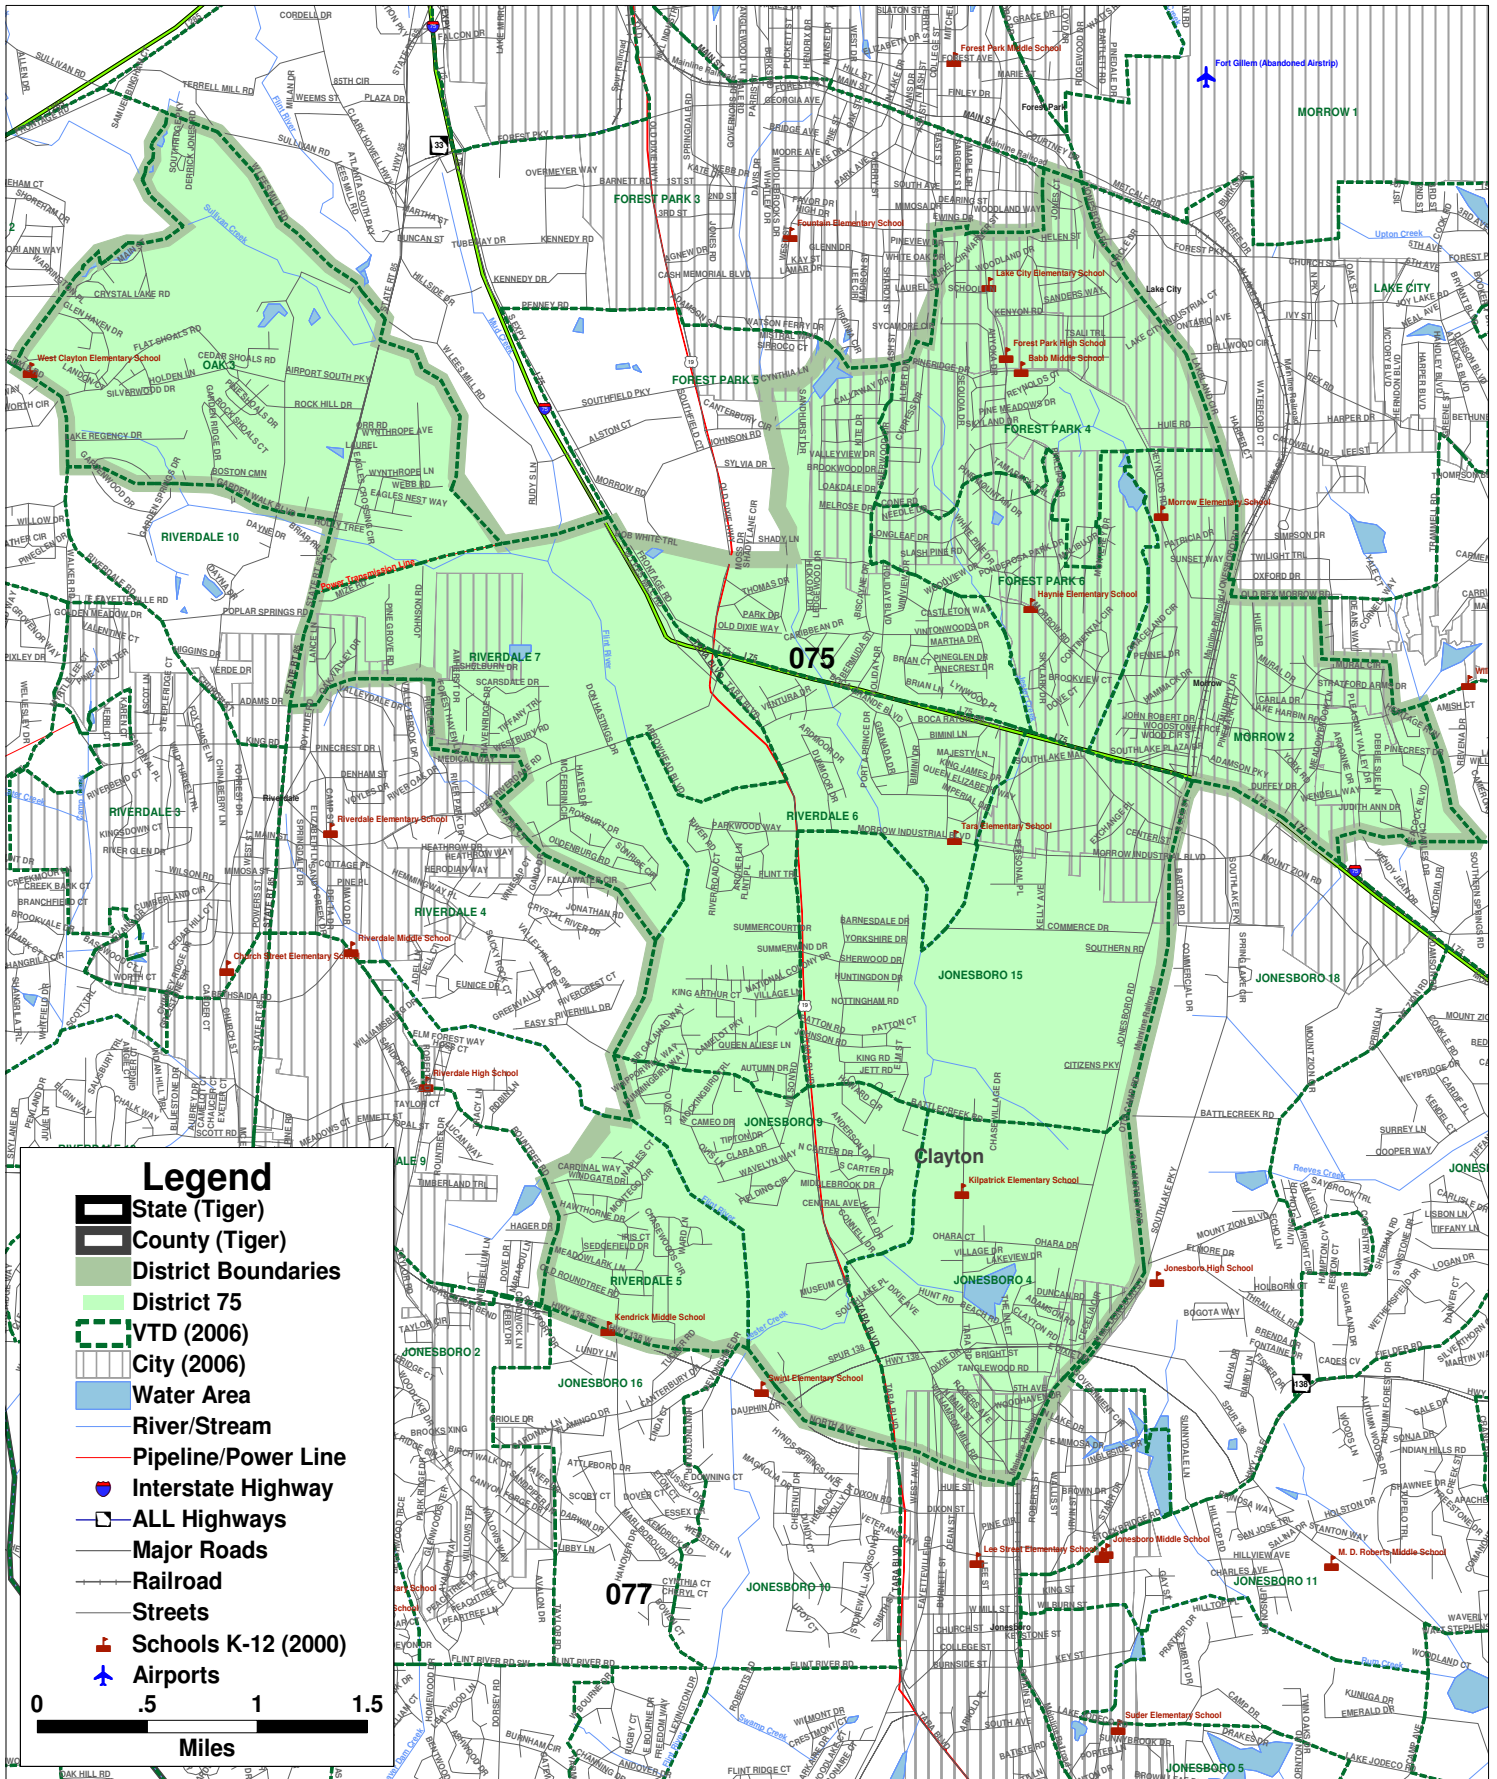

Georgia House District 75

Legend

- State (Tiger)
- County (Tiger)
- District Boundaries
- District 75
- VTD (2006)
- City (2006)
- Water Area
- River/Stream
- Pipeline/Power Line
- Interstate Highway
- ALL Highways
- Major Roads
- Railroad
- Streets
- Schools K-12 (2000)
- Airports

0 .5 1 1.5
Miles