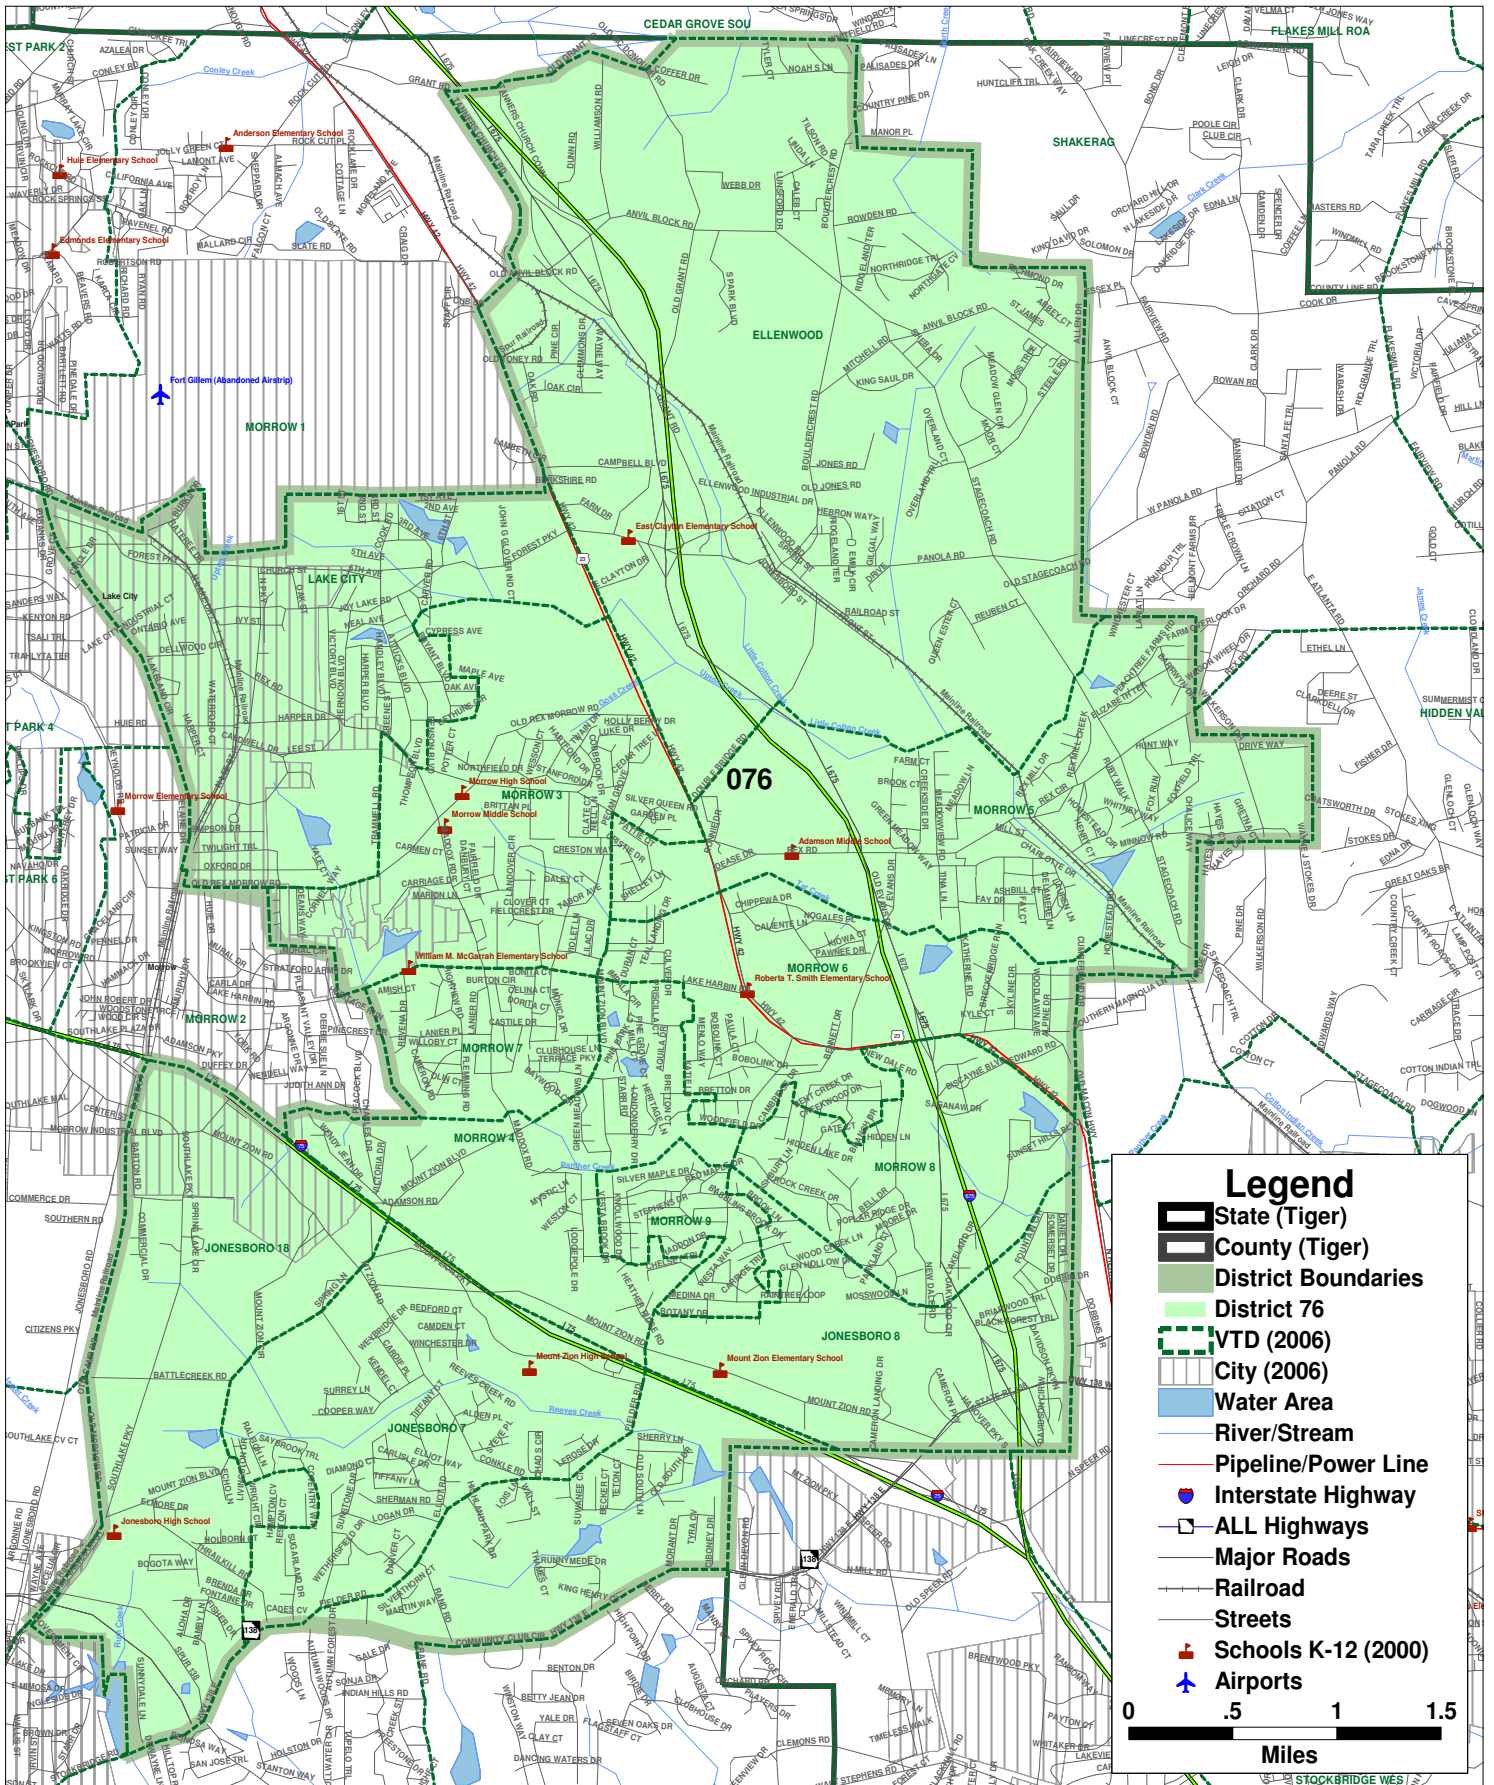

Georgia House District 76

Legend

- State (Tiger)
- County (Tiger)
- District Boundaries
- District 76
- VTD (2006)
- City (2006)
- Water Area
- River/Stream
- Pipeline/Power Line
- Interstate Highway
- ALL Highways
- Major Roads
- Railroad
- Streets
- Schools K-12 (2000)
- Airports

0 .5 1 1.5
Miles