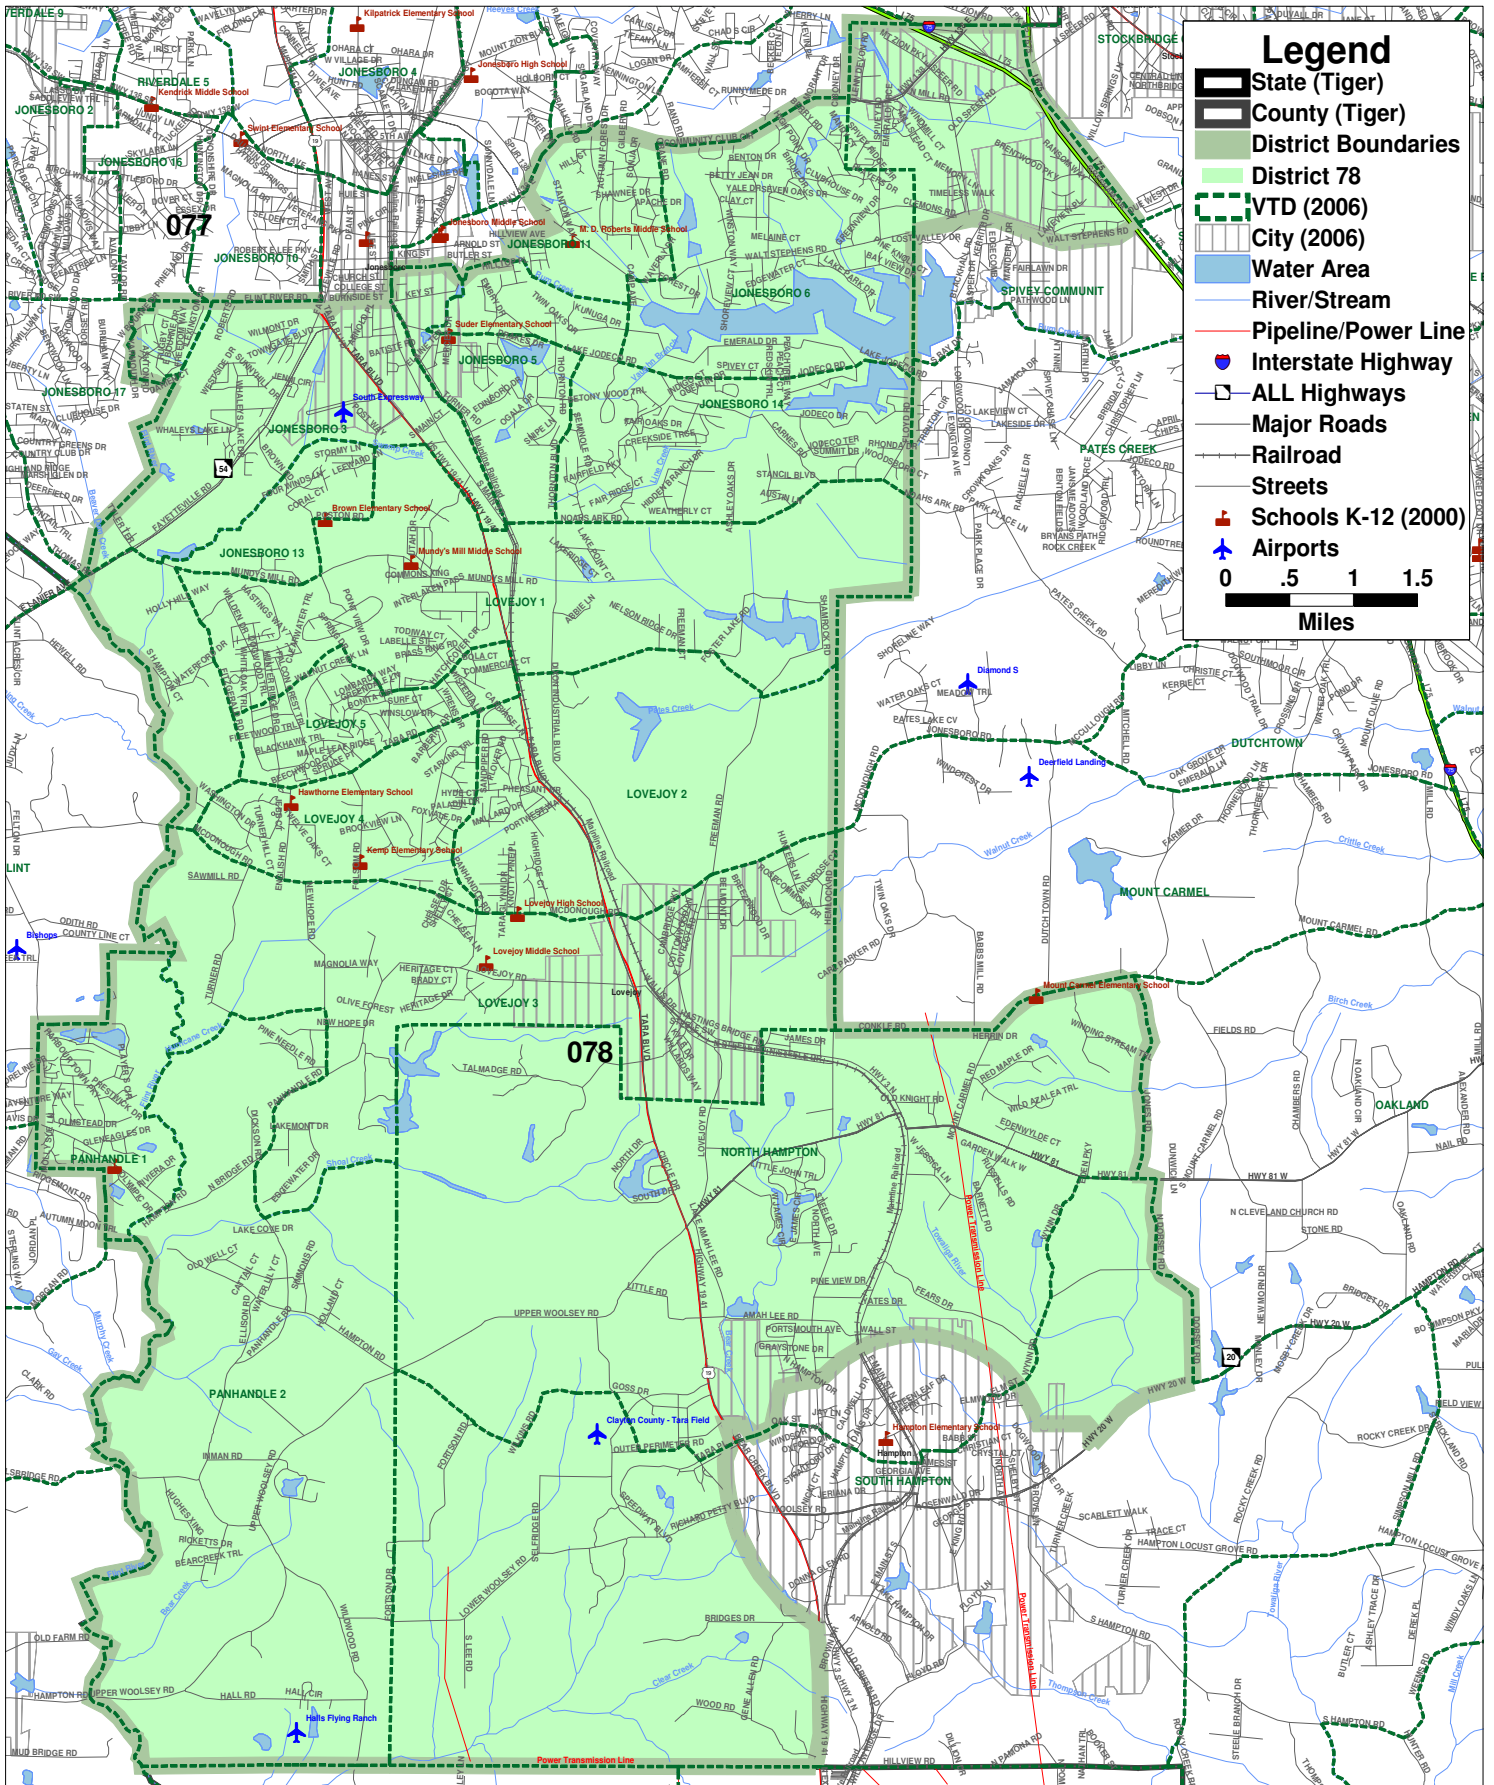

Georgia House District 78

Legend

- State (Tiger)
- County (Tiger)
- District Boundaries
- District 78
- VTD (2006)
- City (2006)
- Water Area
- River/Stream
- Pipeline/Power Line
- Interstate Highway
- ALL Highways
- Major Roads
- Railroad
- Streets
- Schools K-12 (2000)
- Airports

0 0.5 1 1.5
Miles