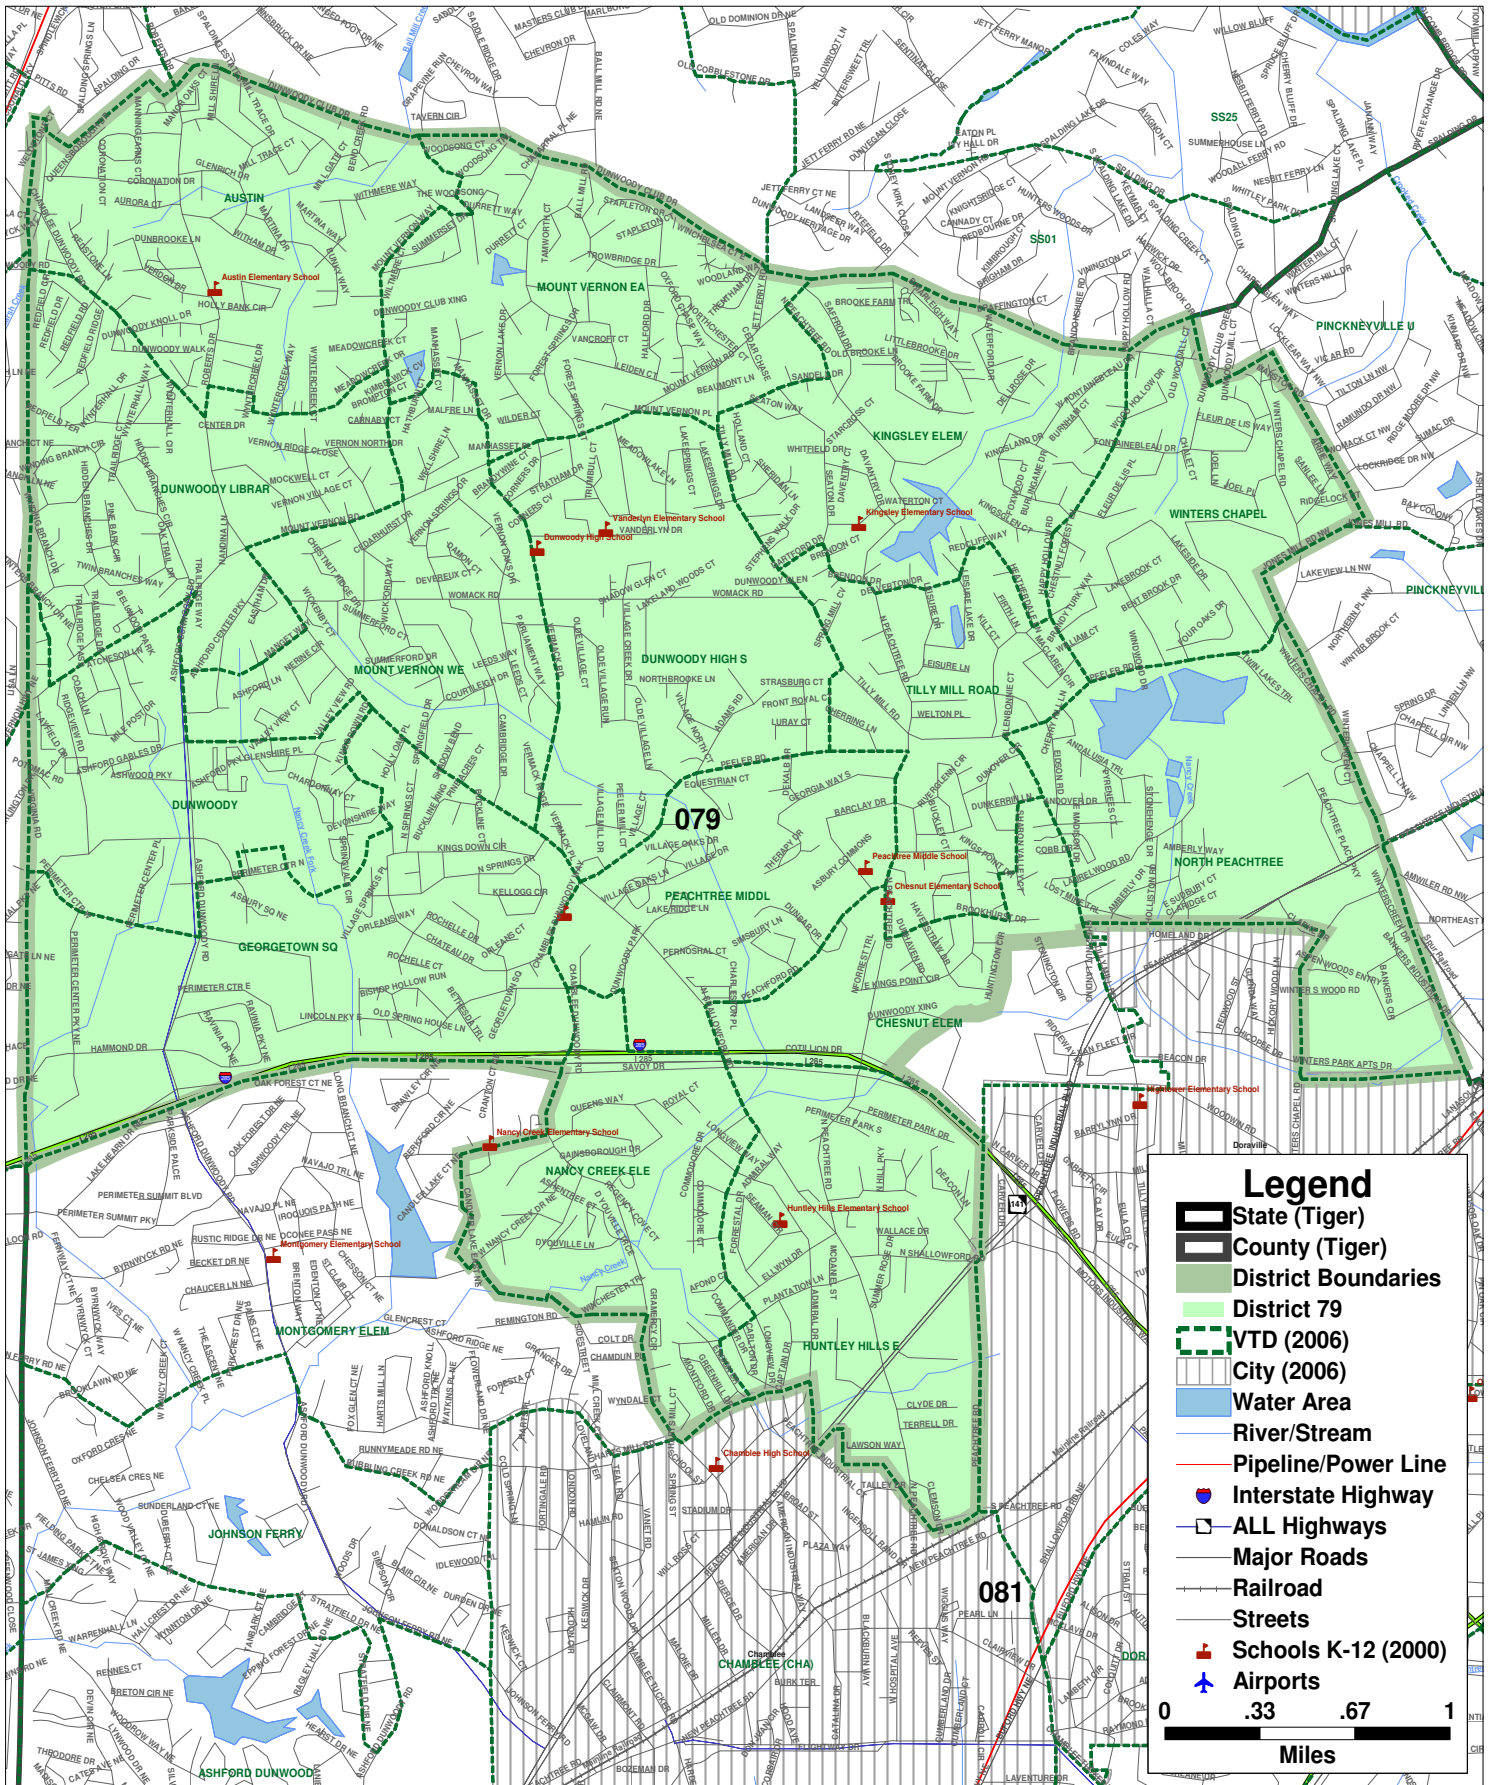

Georgia House District 79

Legend

- State (Tiger)
- County (Tiger)
- District Boundaries
- District 79
- VTD (2006)
- City (2006)
- Water Area
- River/Stream
- Pipeline/Power Line
- Interstate Highway
- ALL Highways
- Major Roads
- Railroad
- Streets
- Schools K-12 (2000)
- Airports

0 .33 .67 1
Miles