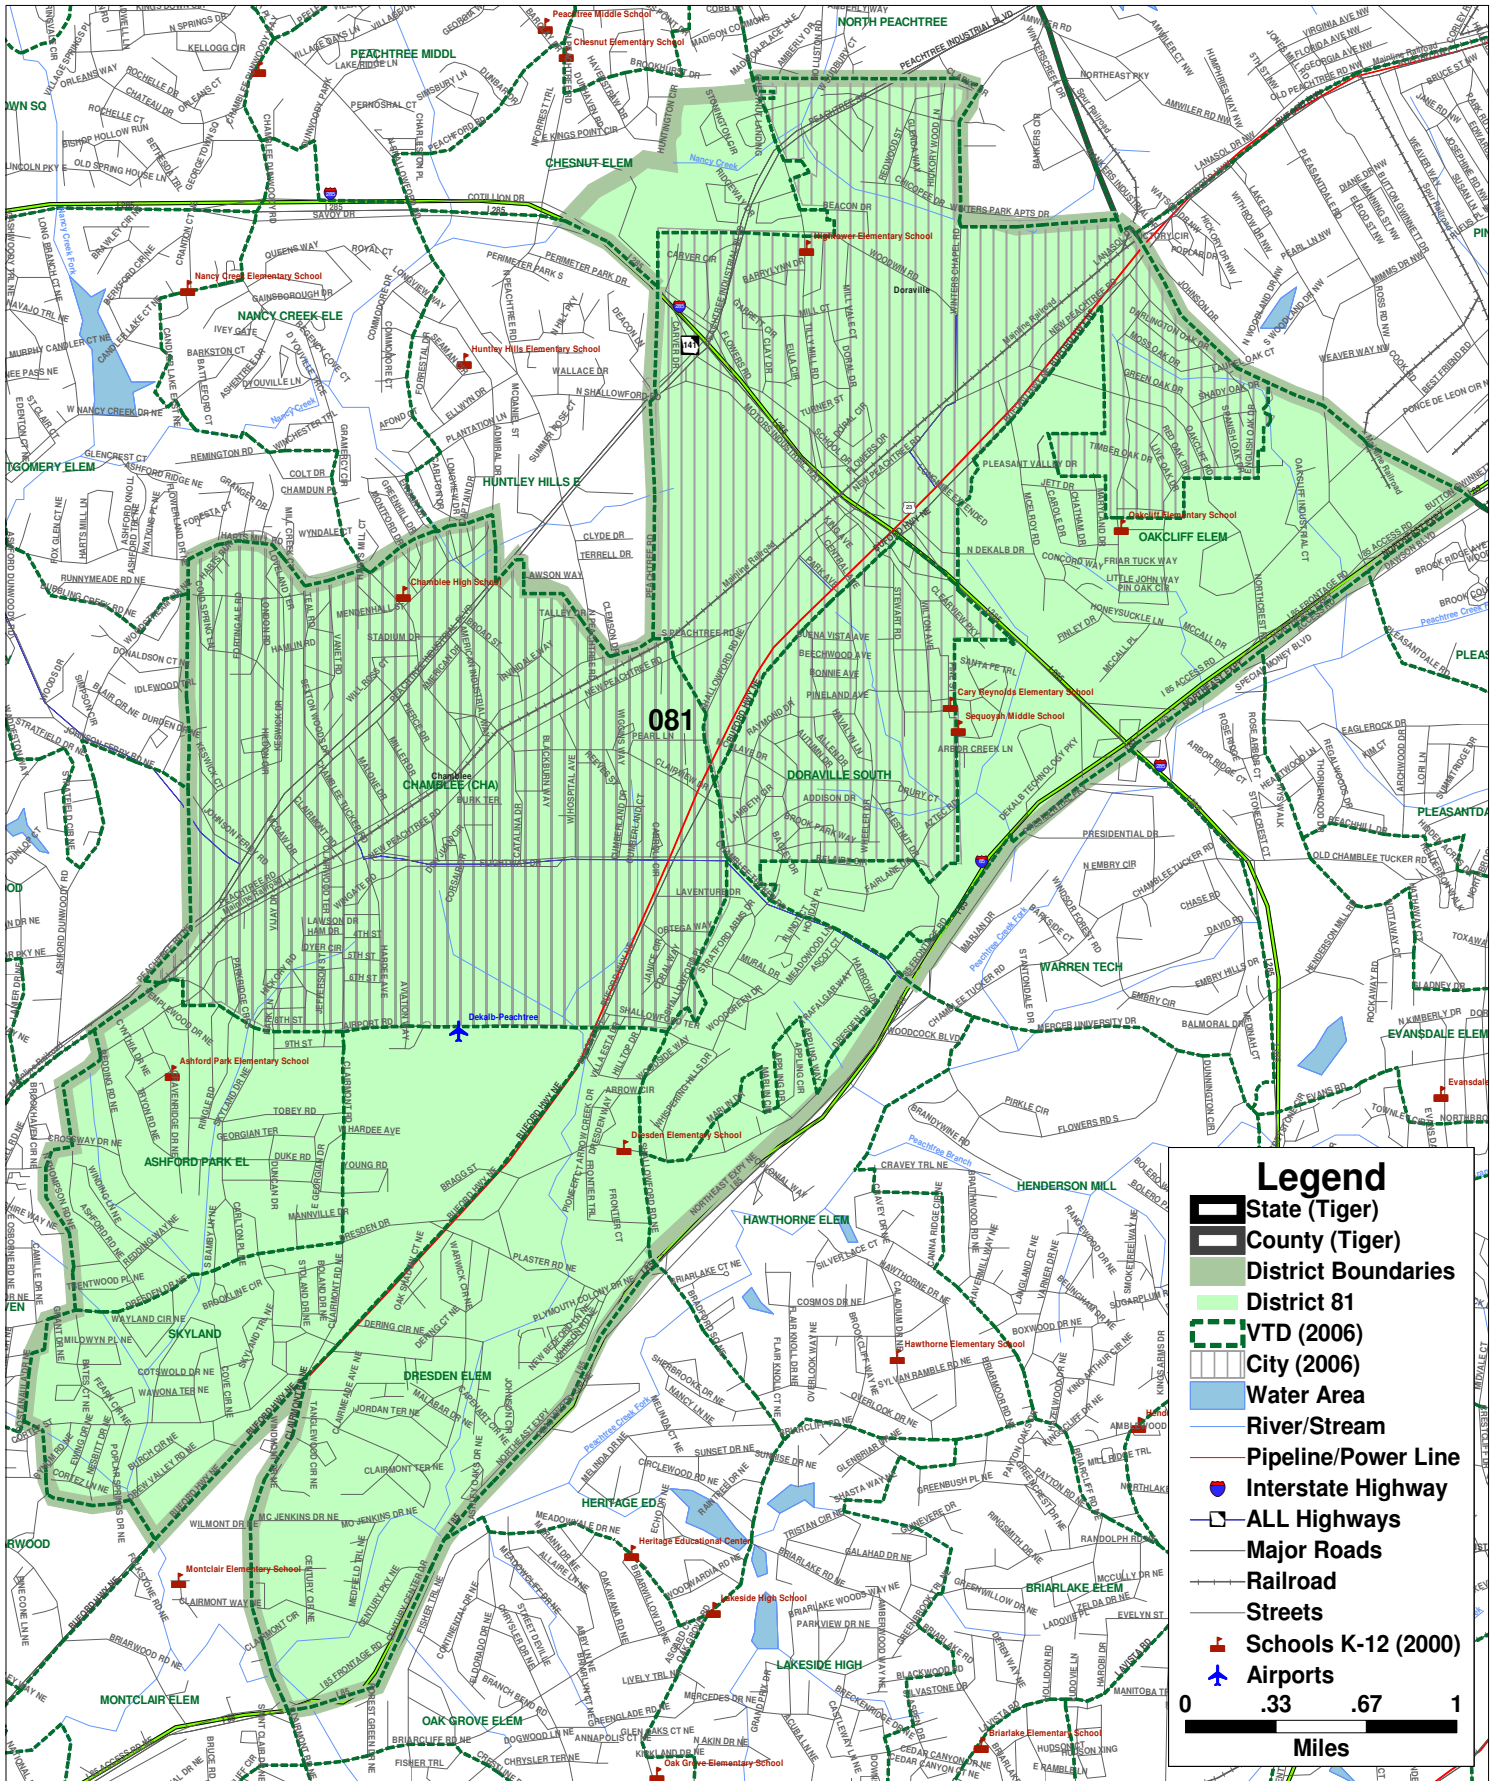

# Georgia House District 81

### Legend

- State (Tiger)
- County (Tiger)
- District Boundaries
- VTD (2006)
- City (2006)
- Water Area
- River/Stream
- Pipeline/Power Line
- Interstate Highway
- ALL Highways
- Major Roads
- Railroad
- Streets
- Schools K-12 (2000)
- Airports

0 .33 .67 1  
Miles