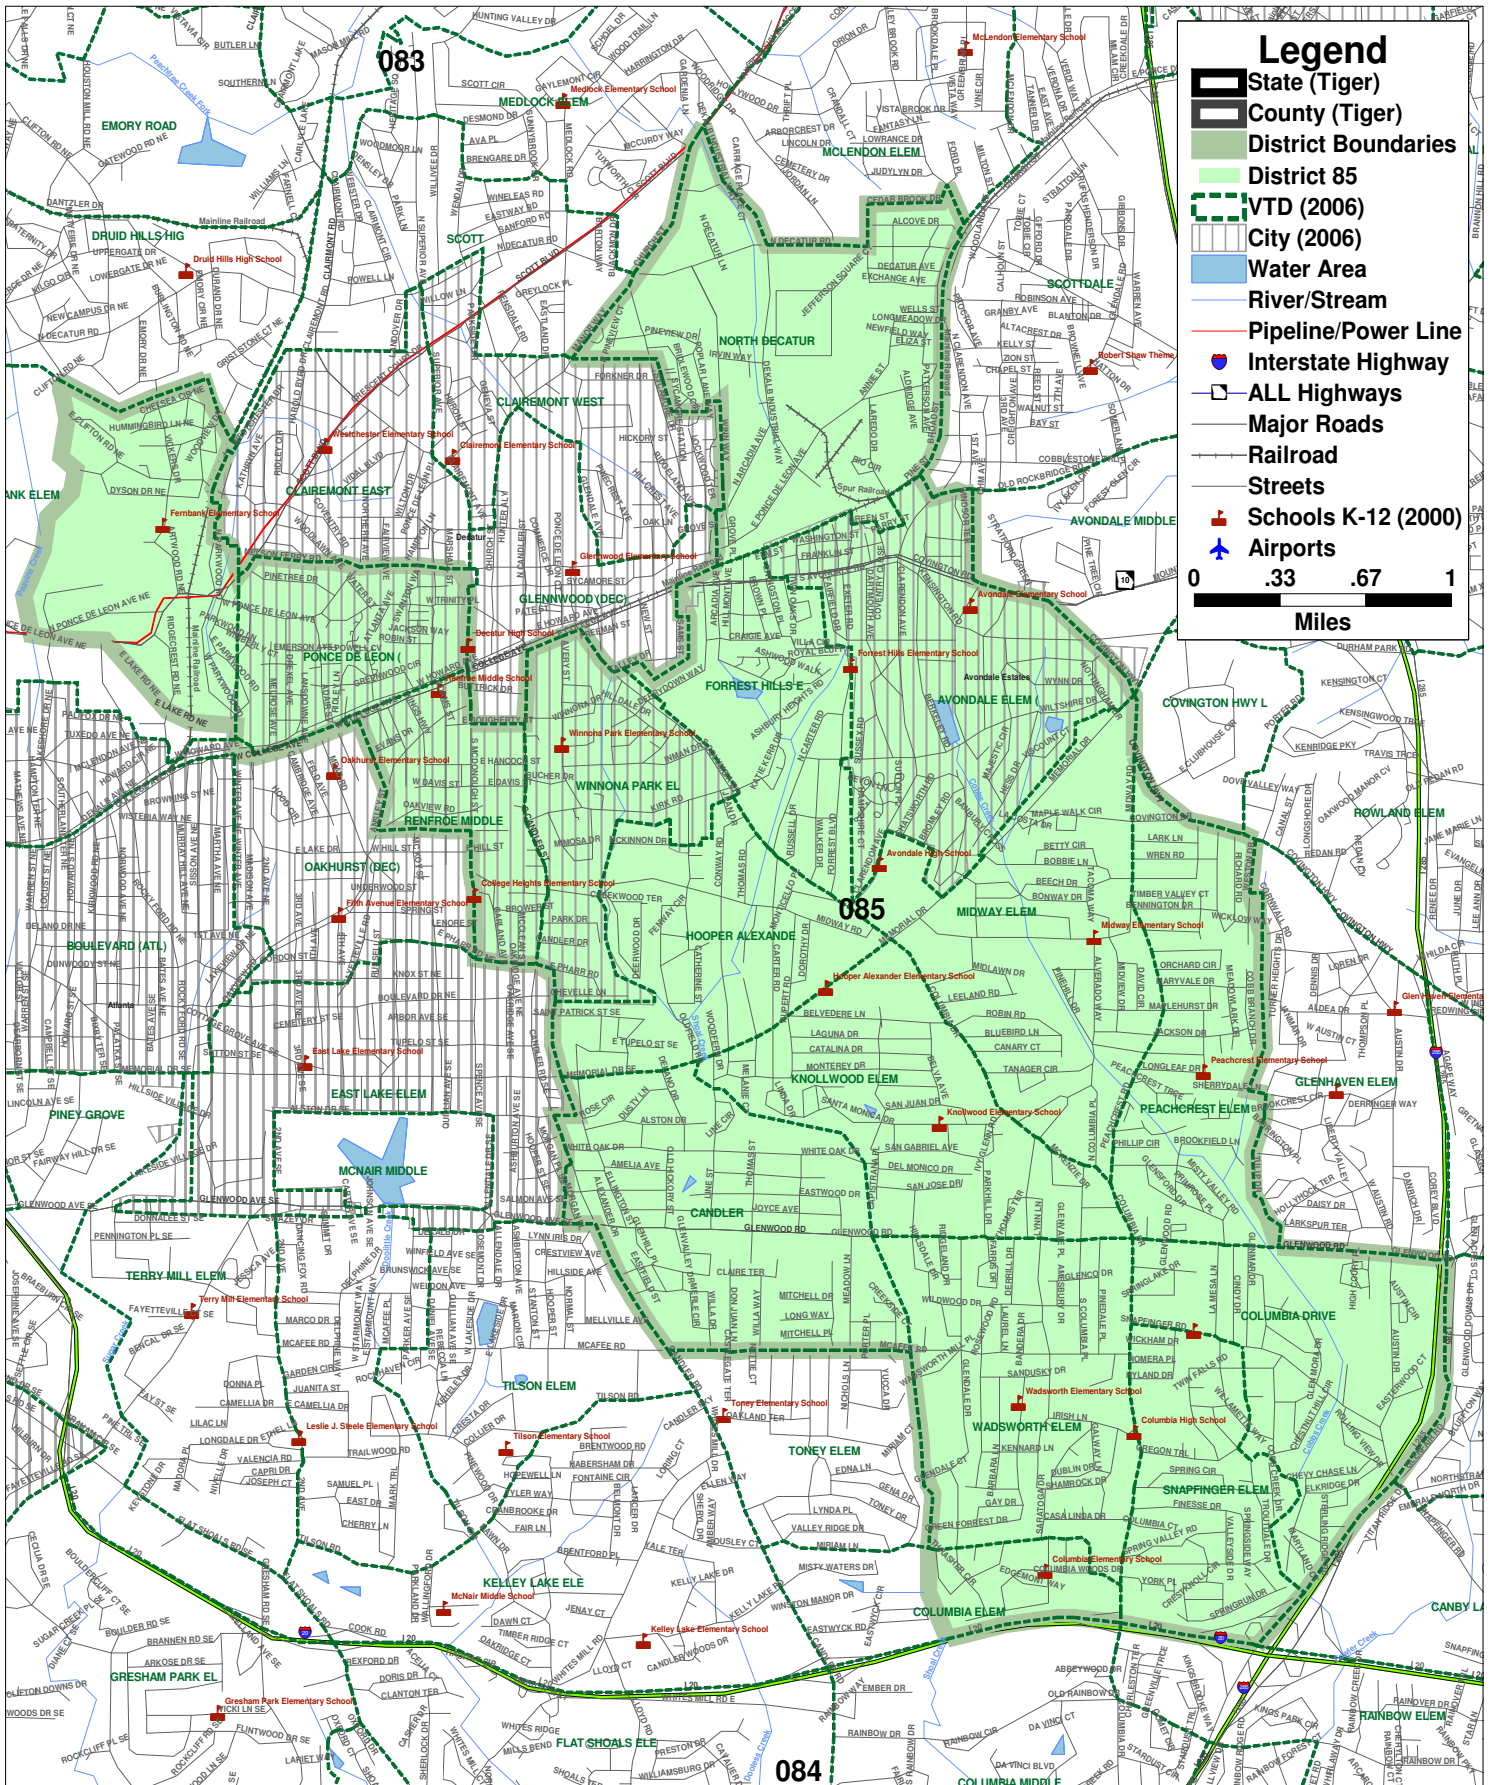

Georgia House District 85

Legend

- State (Tiger)
- County (Tiger)
- District Boundaries
- District 85
- VTD (2006)
- City (2006)
- Water Area
- River/Stream
- Pipeline/Power Line
- Interstate Highway
- ALL Highways
- Major Roads
- Railroad
- Streets
- Schools K-12 (2000)
- Airports

0 .33 .67 1
Miles