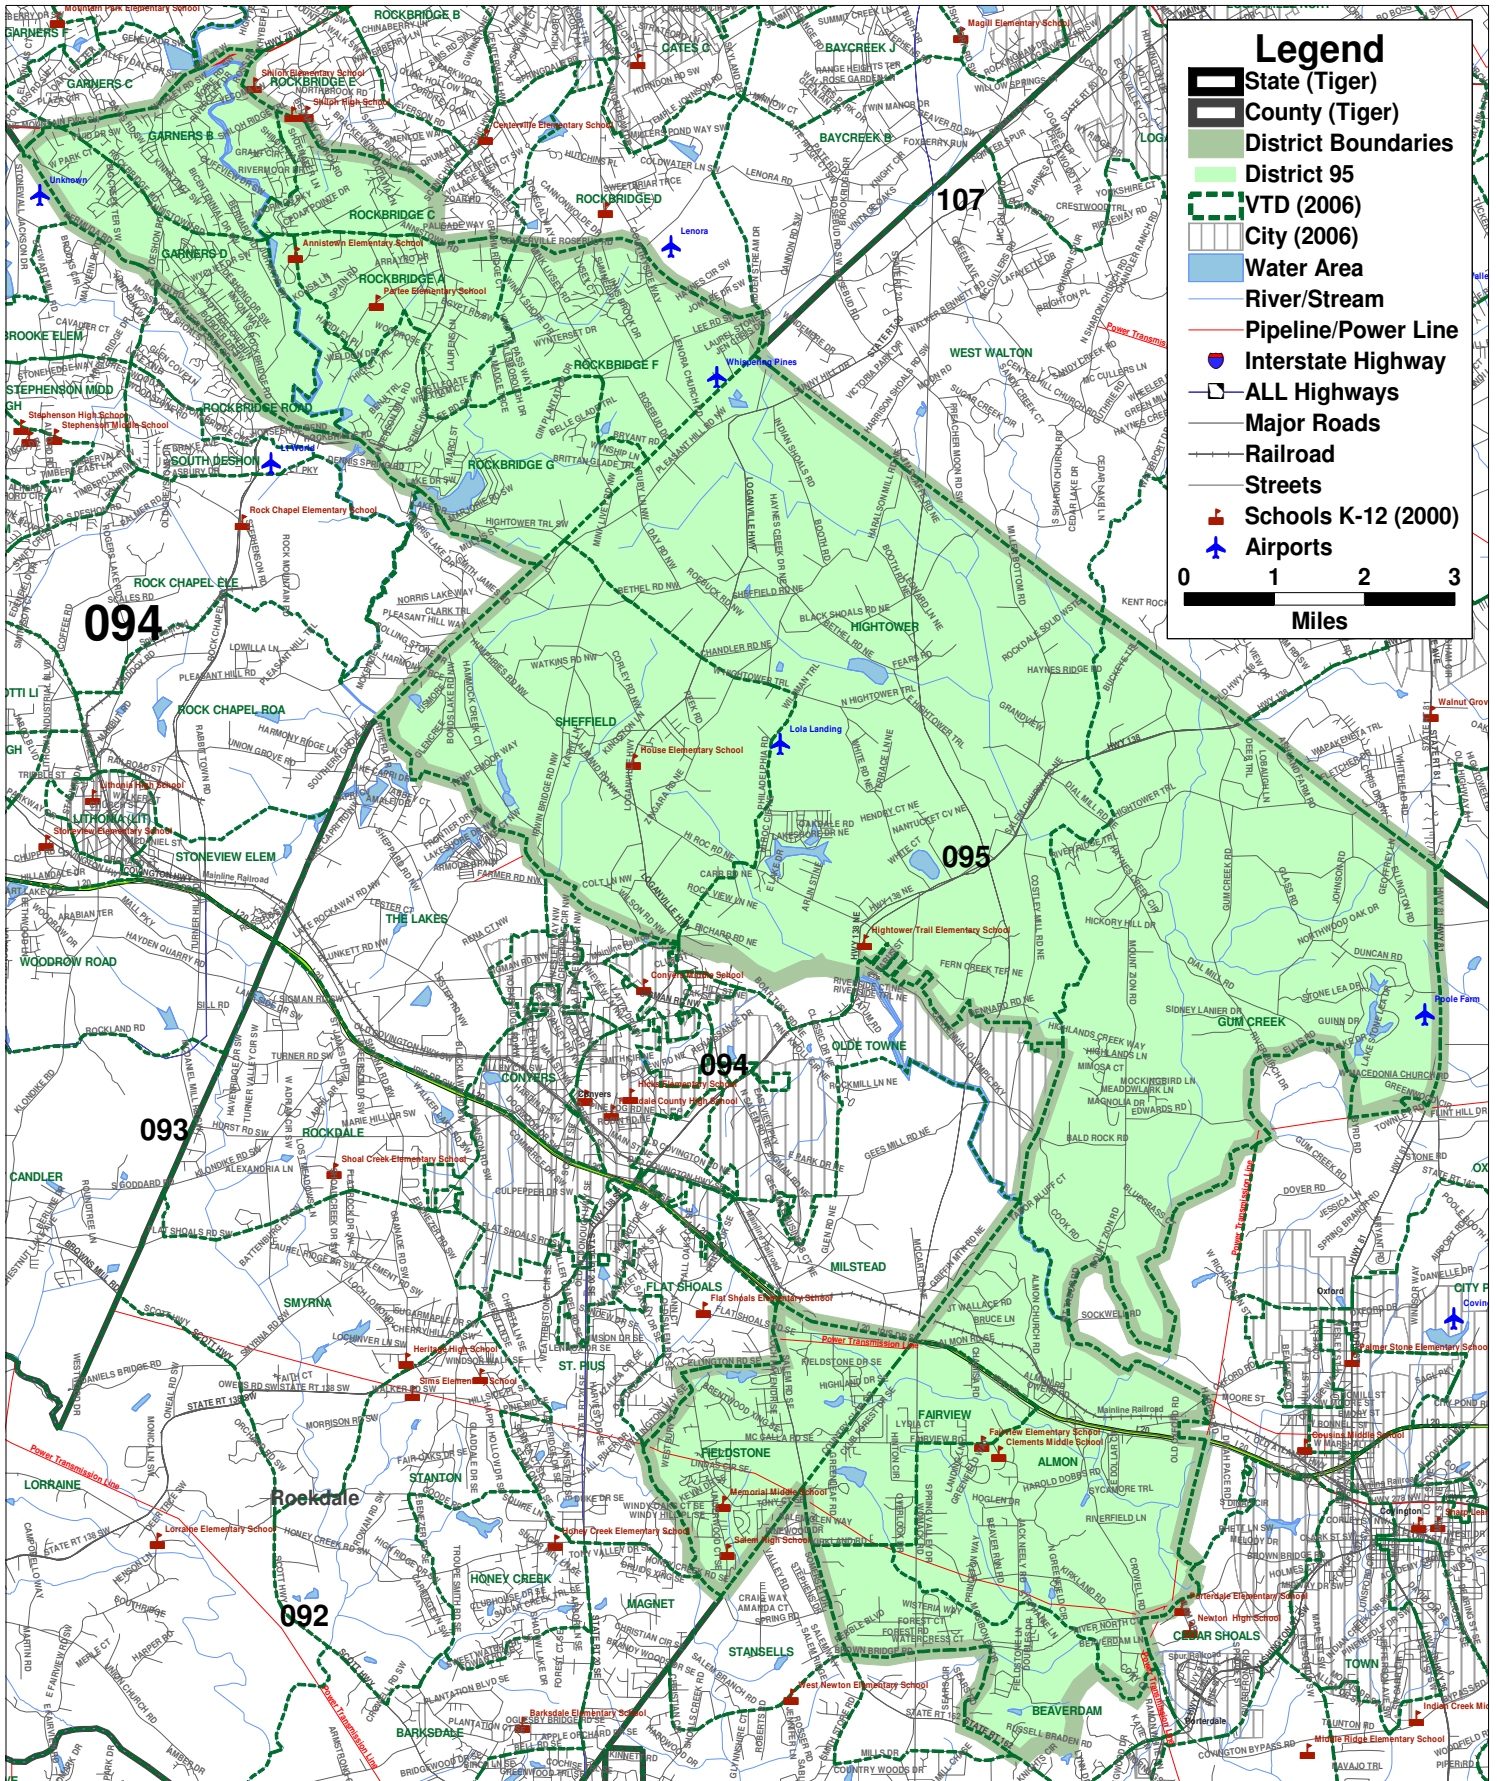

Georgia House District 95

Legend

- State (Tiger)
- County (Tiger)
- District Boundaries
- District 95
- VTD (2006)
- City (2006)
- Water Area
- River/Stream
- Pipeline/Power Line
- Interstate Highway
- ALL Highways
- Major Roads
- Railroad
- Streets
- Schools K-12 (2000)
- Airports

0 1 2 3
Miles