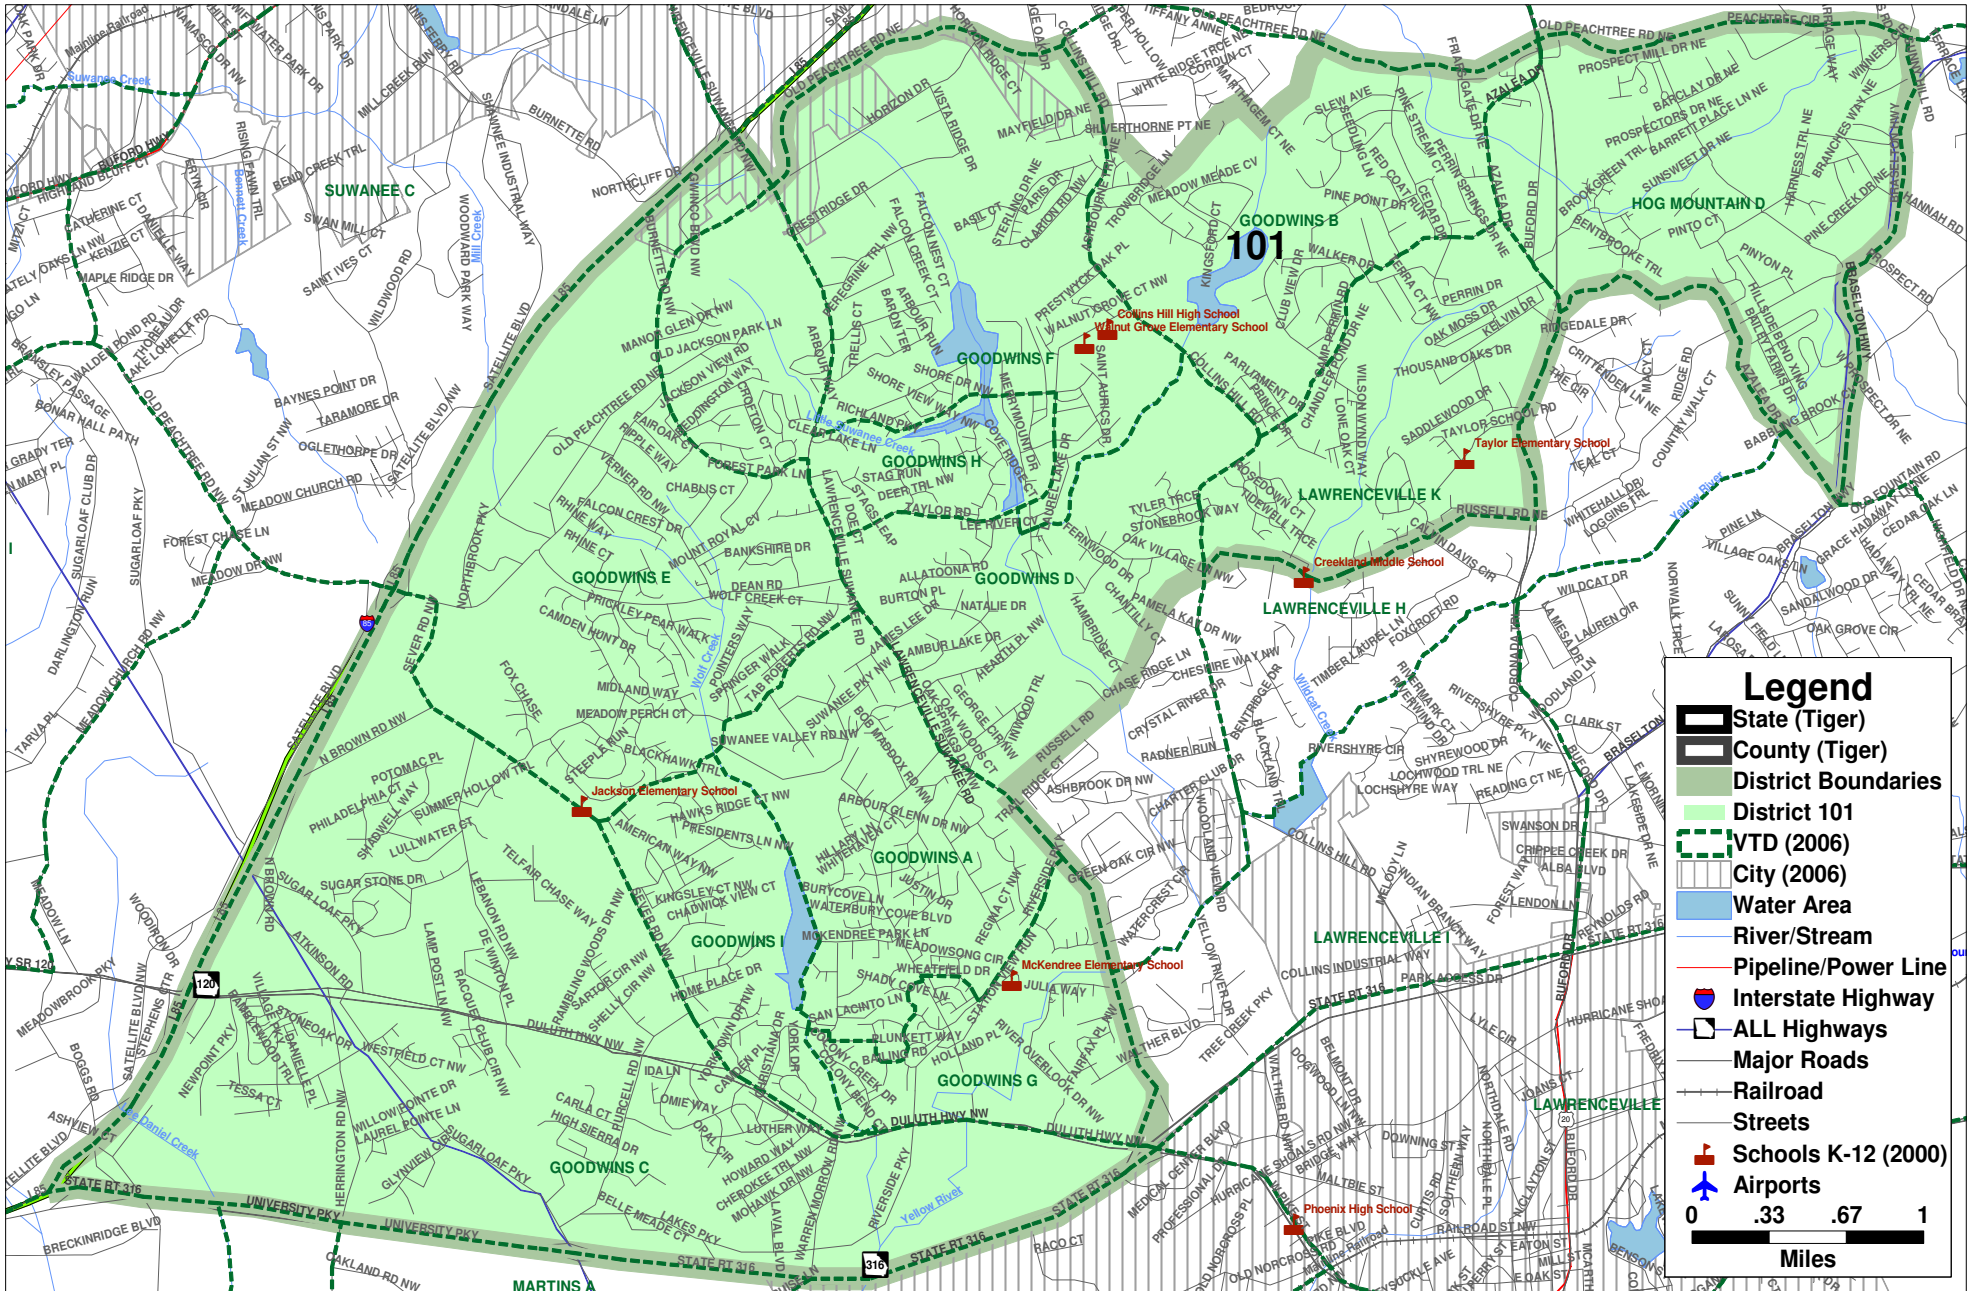

Georgia House District 101

Legend

- State (Tiger)
- County (Tiger)
- District Boundaries
- District 101
- VTD (2006)
- City (2006)
- Water Area
- River/Stream
- Pipeline/Power Line
- Interstate Highway
- ALL Highways
- Major Roads
- Railroad
- Streets
- Schools K-12 (2000)
- Airports

0 .33 .67 1
Miles