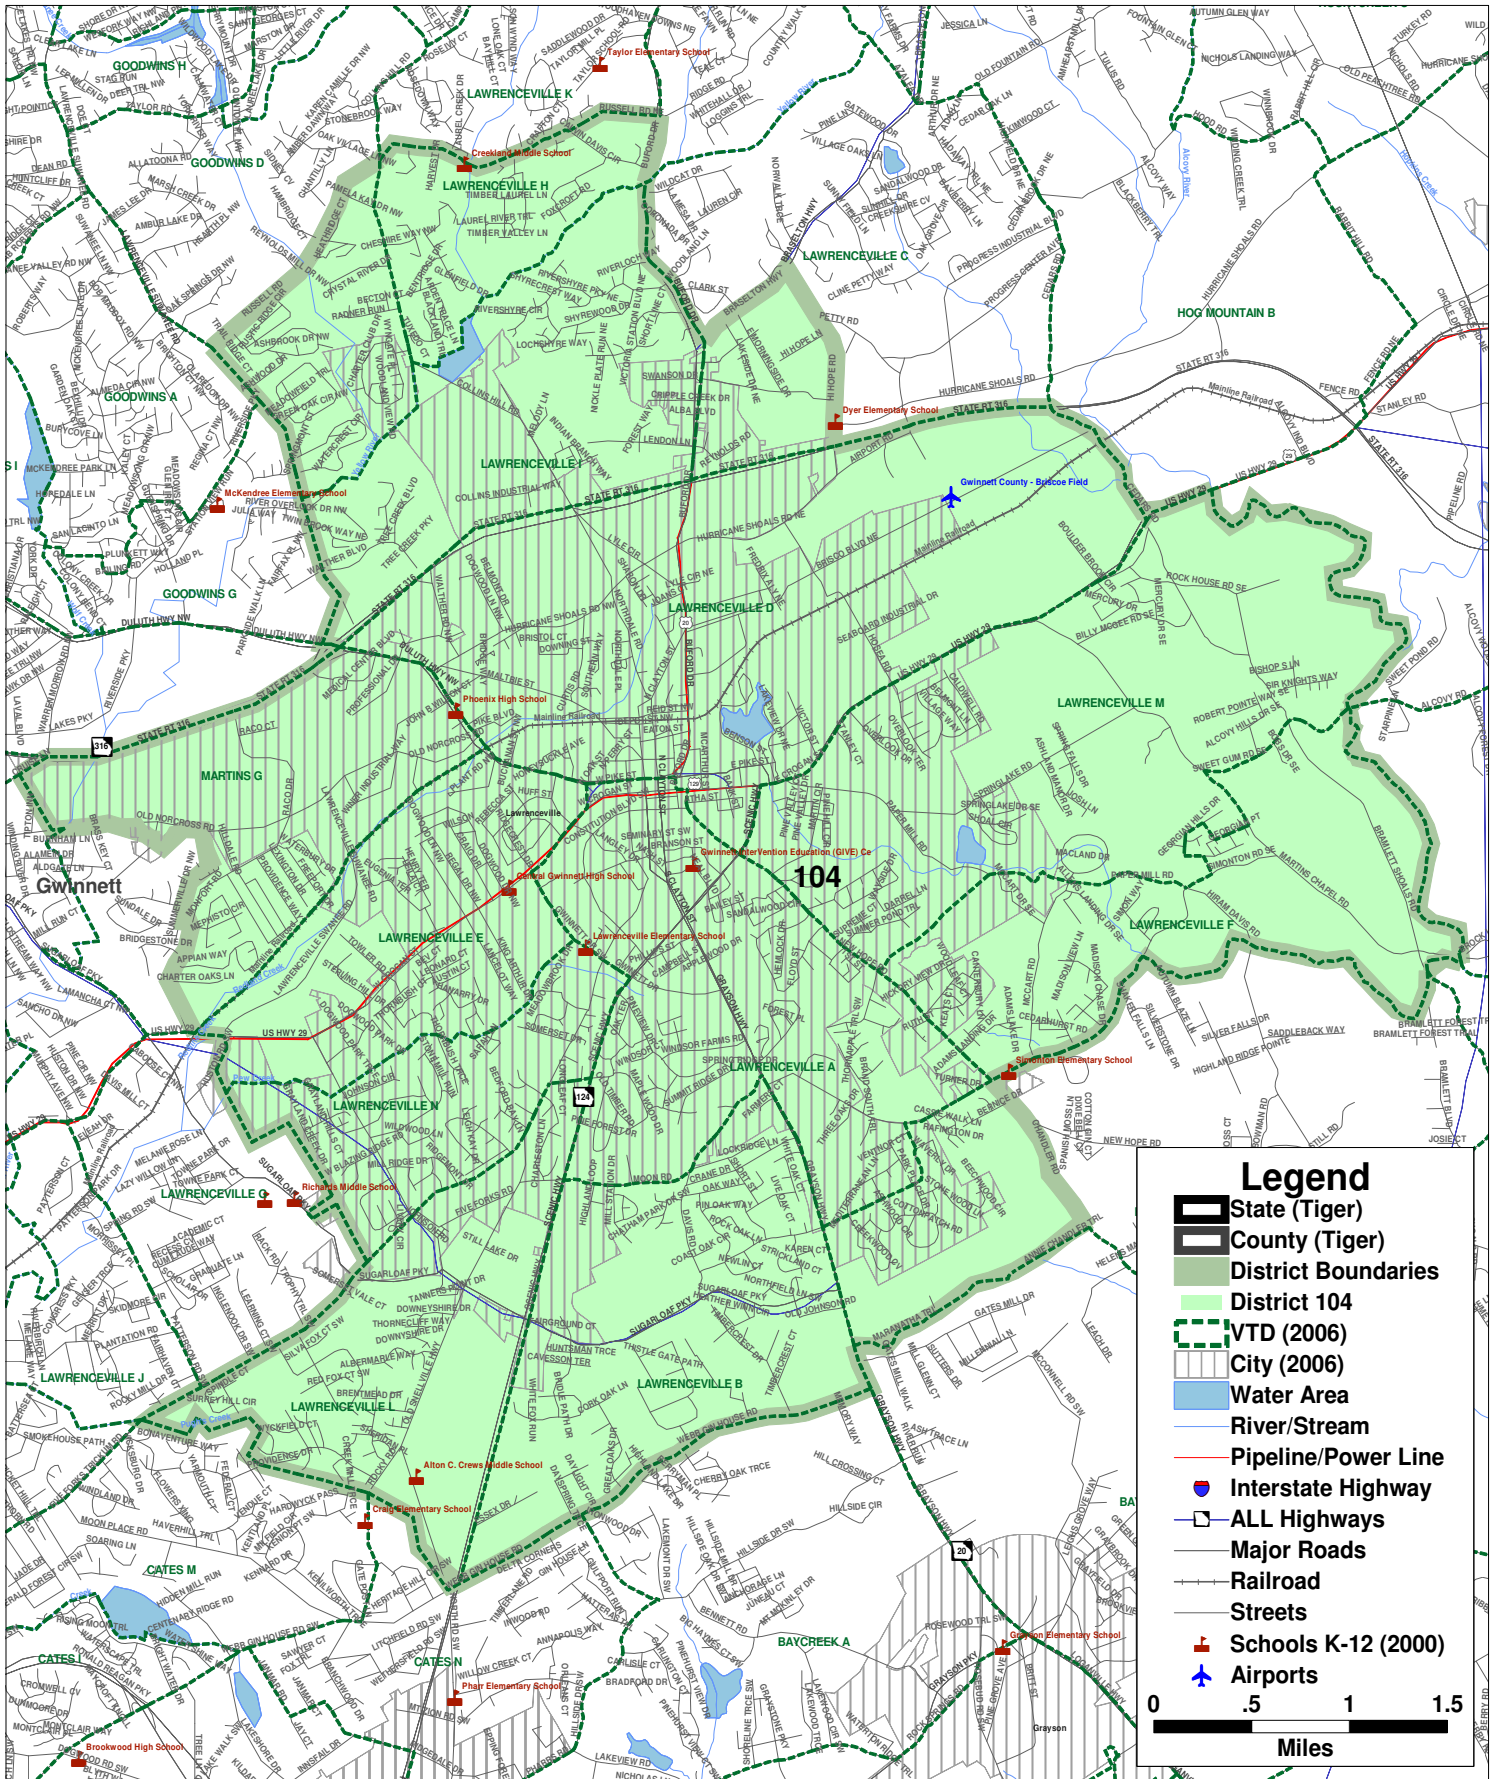

# Georgia House District 104

**Legend**

- State (Tiger)
- County (Tiger)
- District Boundaries
- District 104
- VTD (2006)
- City (2006)
- Water Area
- River/Stream
- Pipeline/Power Line
- Interstate Highway
- ALL Highways
- Major Roads
- Railroad
- Streets
- Schools K-12 (2000)
- Airports

0 .5 1 1.5  
Miles