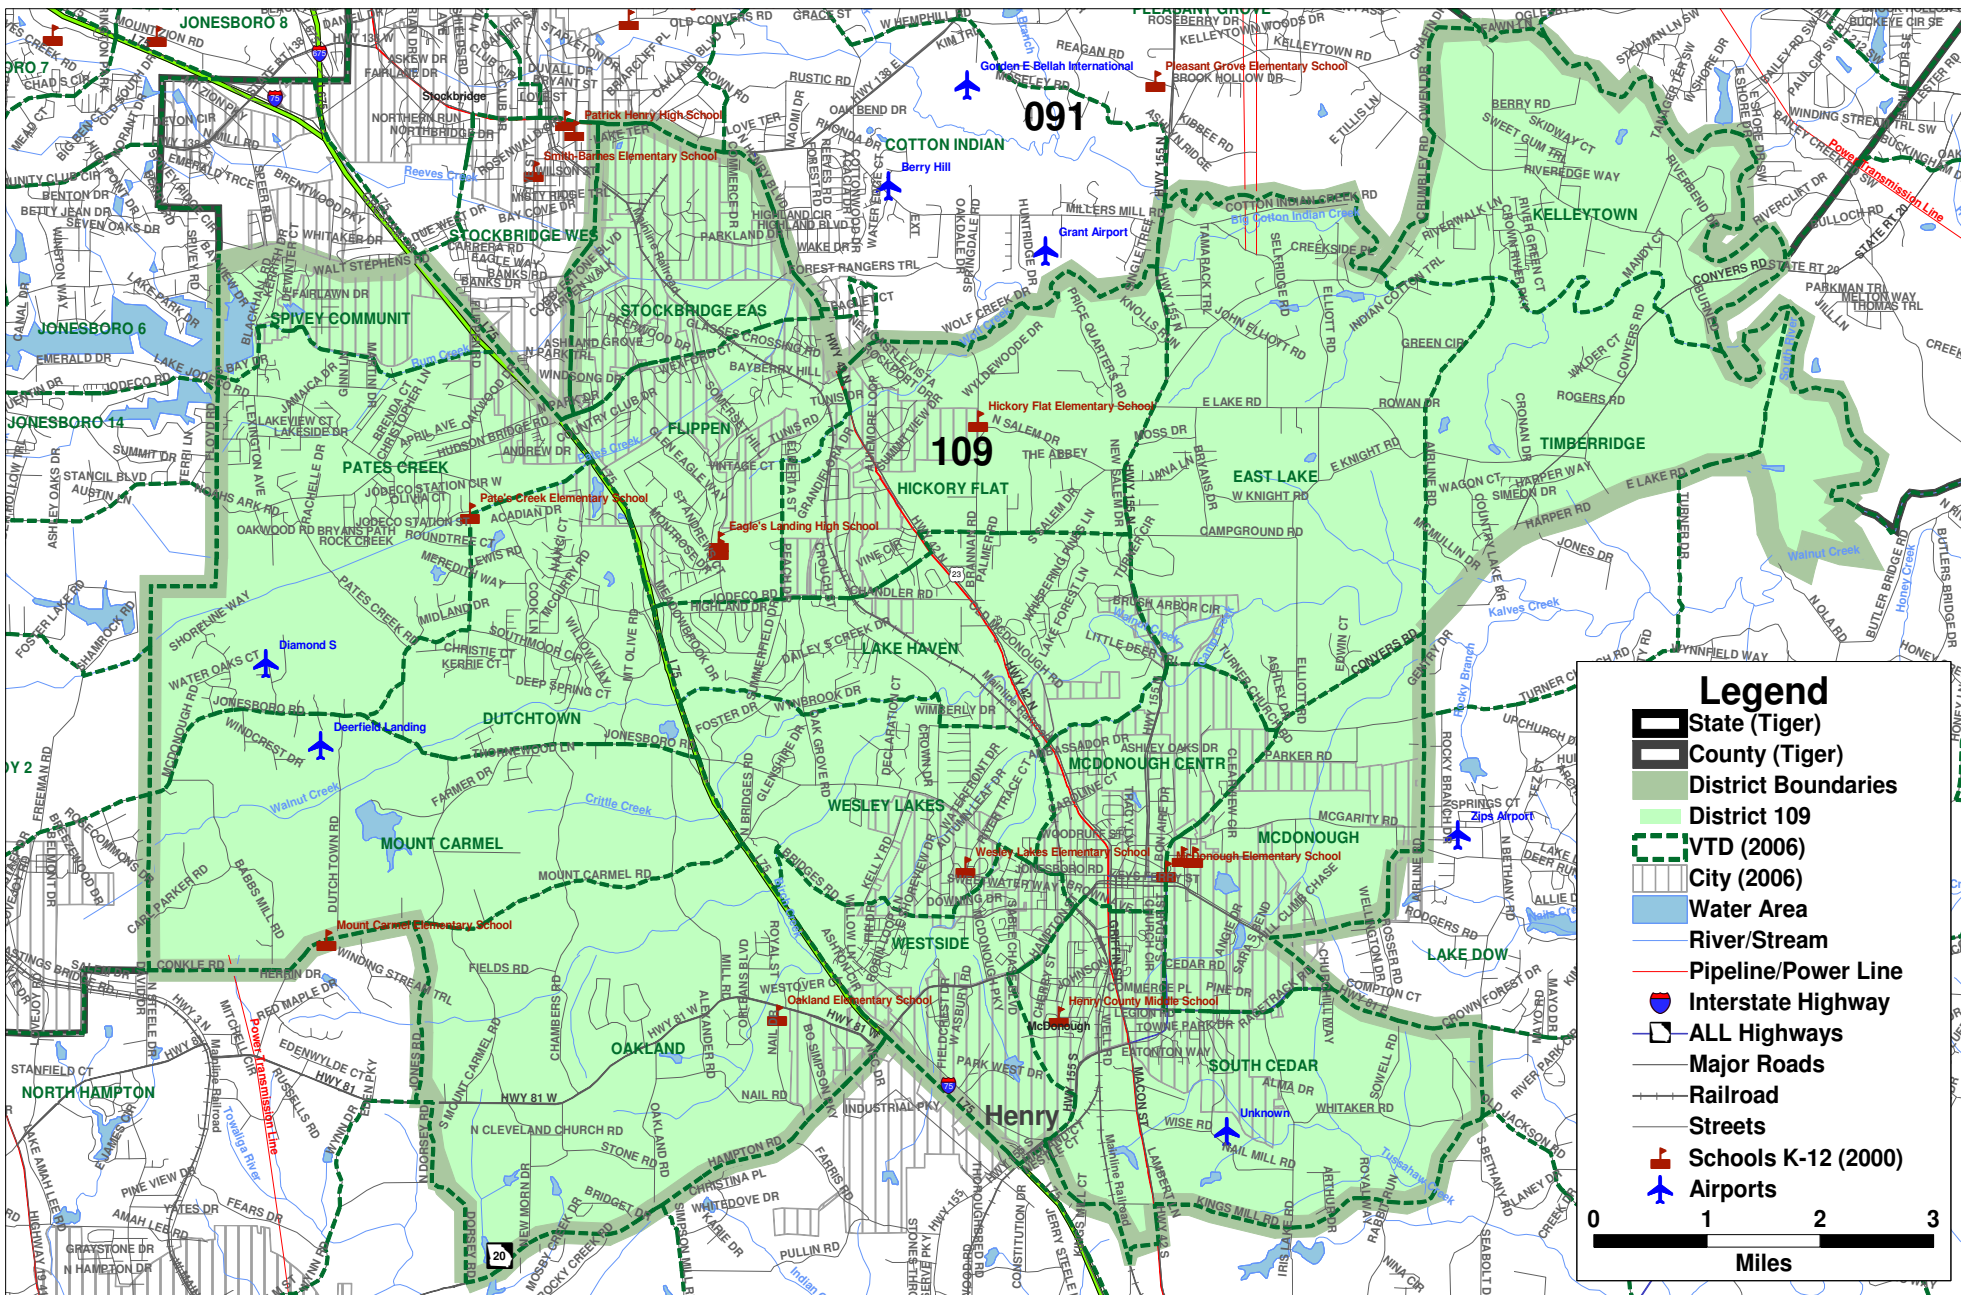

Georgia House District 109

Legend

- State (Tiger)
- County (Tiger)
- District Boundaries
- District 109
- VTD (2006)
- City (2006)
- Water Area
- River/Stream
- Pipeline/Power Line
- Interstate Highway
- ALL Highways
- Major Roads
- Railroad
- Streets
- Schools K-12 (2000)
- Airports

0 1 2 3
Miles