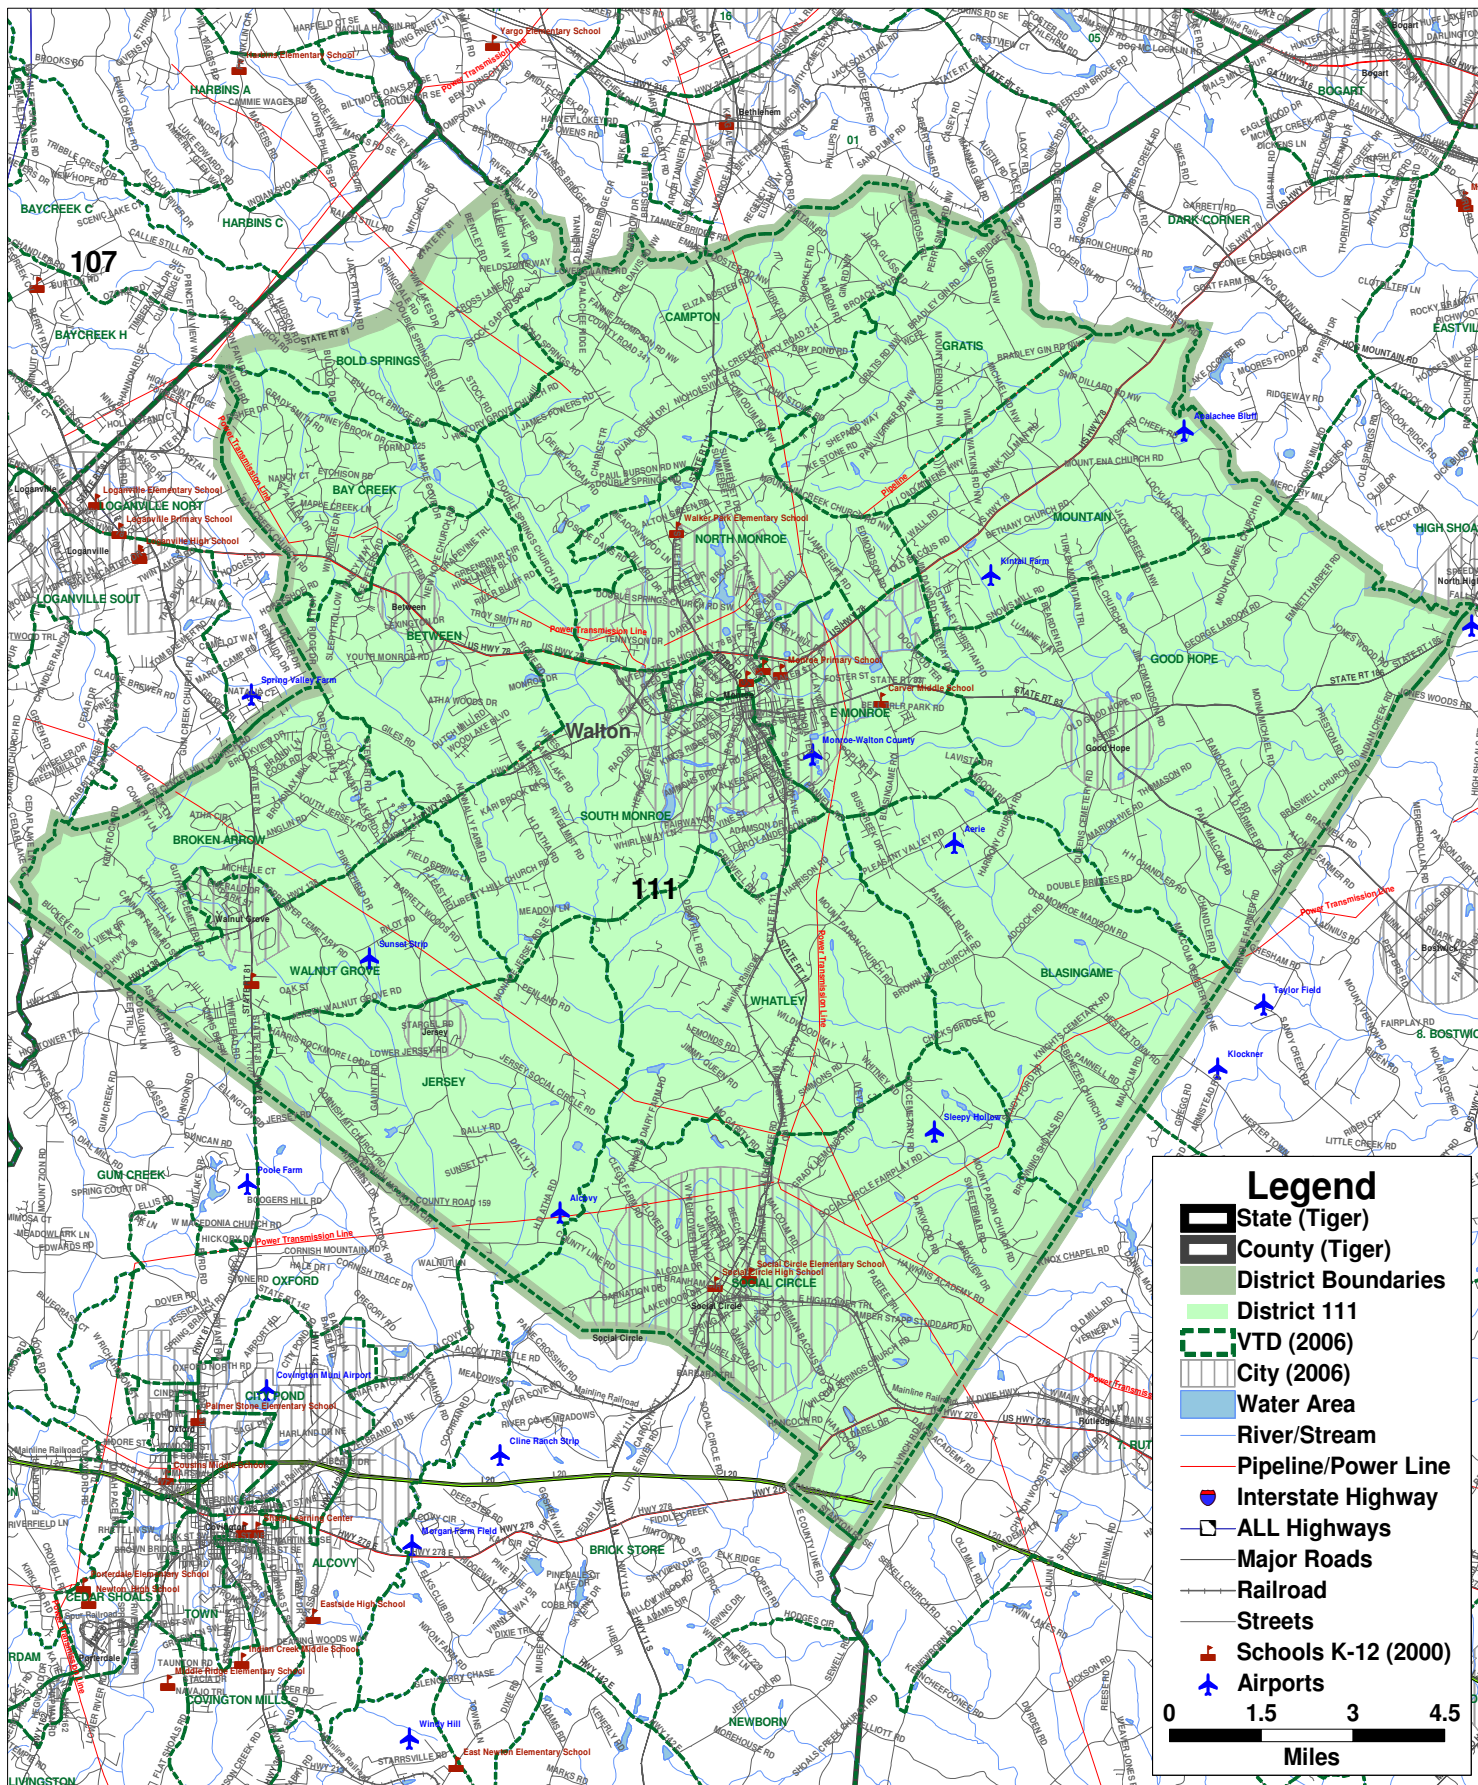

Georgia House District 111

Carl Vinson Institute of Government

The University of Georgia

Georgia Reapportionment Services Office