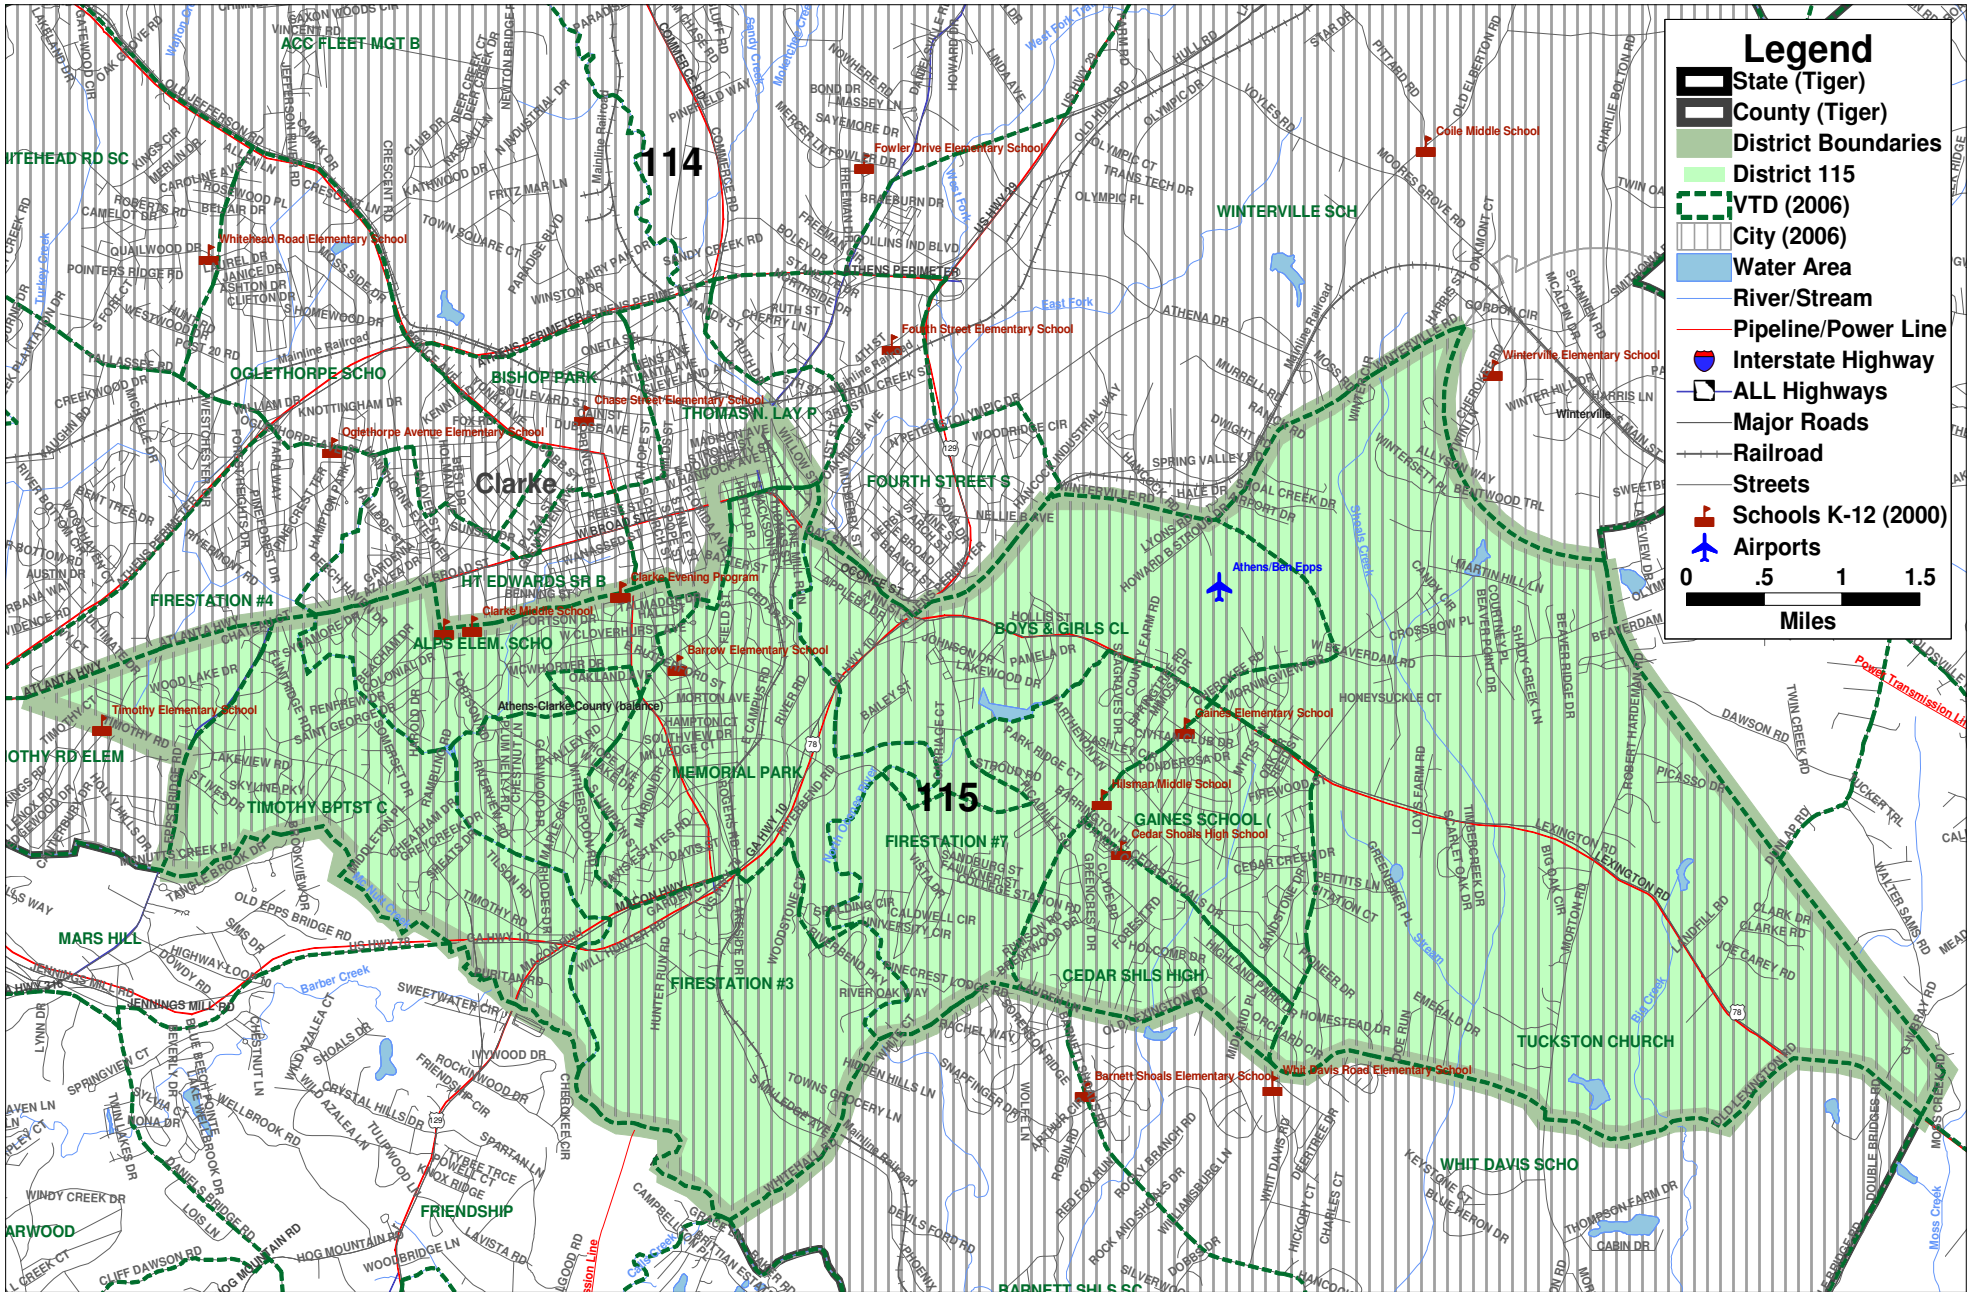

Georgia House District 115

Legend

- State (Tiger)
- County (Tiger)
- District Boundaries
- District 115
- CITY (2006)
- Water Area
- River/Stream
- Pipeline/Power Line
- Interstate Highway
- ALL Highways
- Major Roads
- Railroad
- Streets
- Schools K-12 (2000)
- Airports

0 .5 1 1.5
Miles