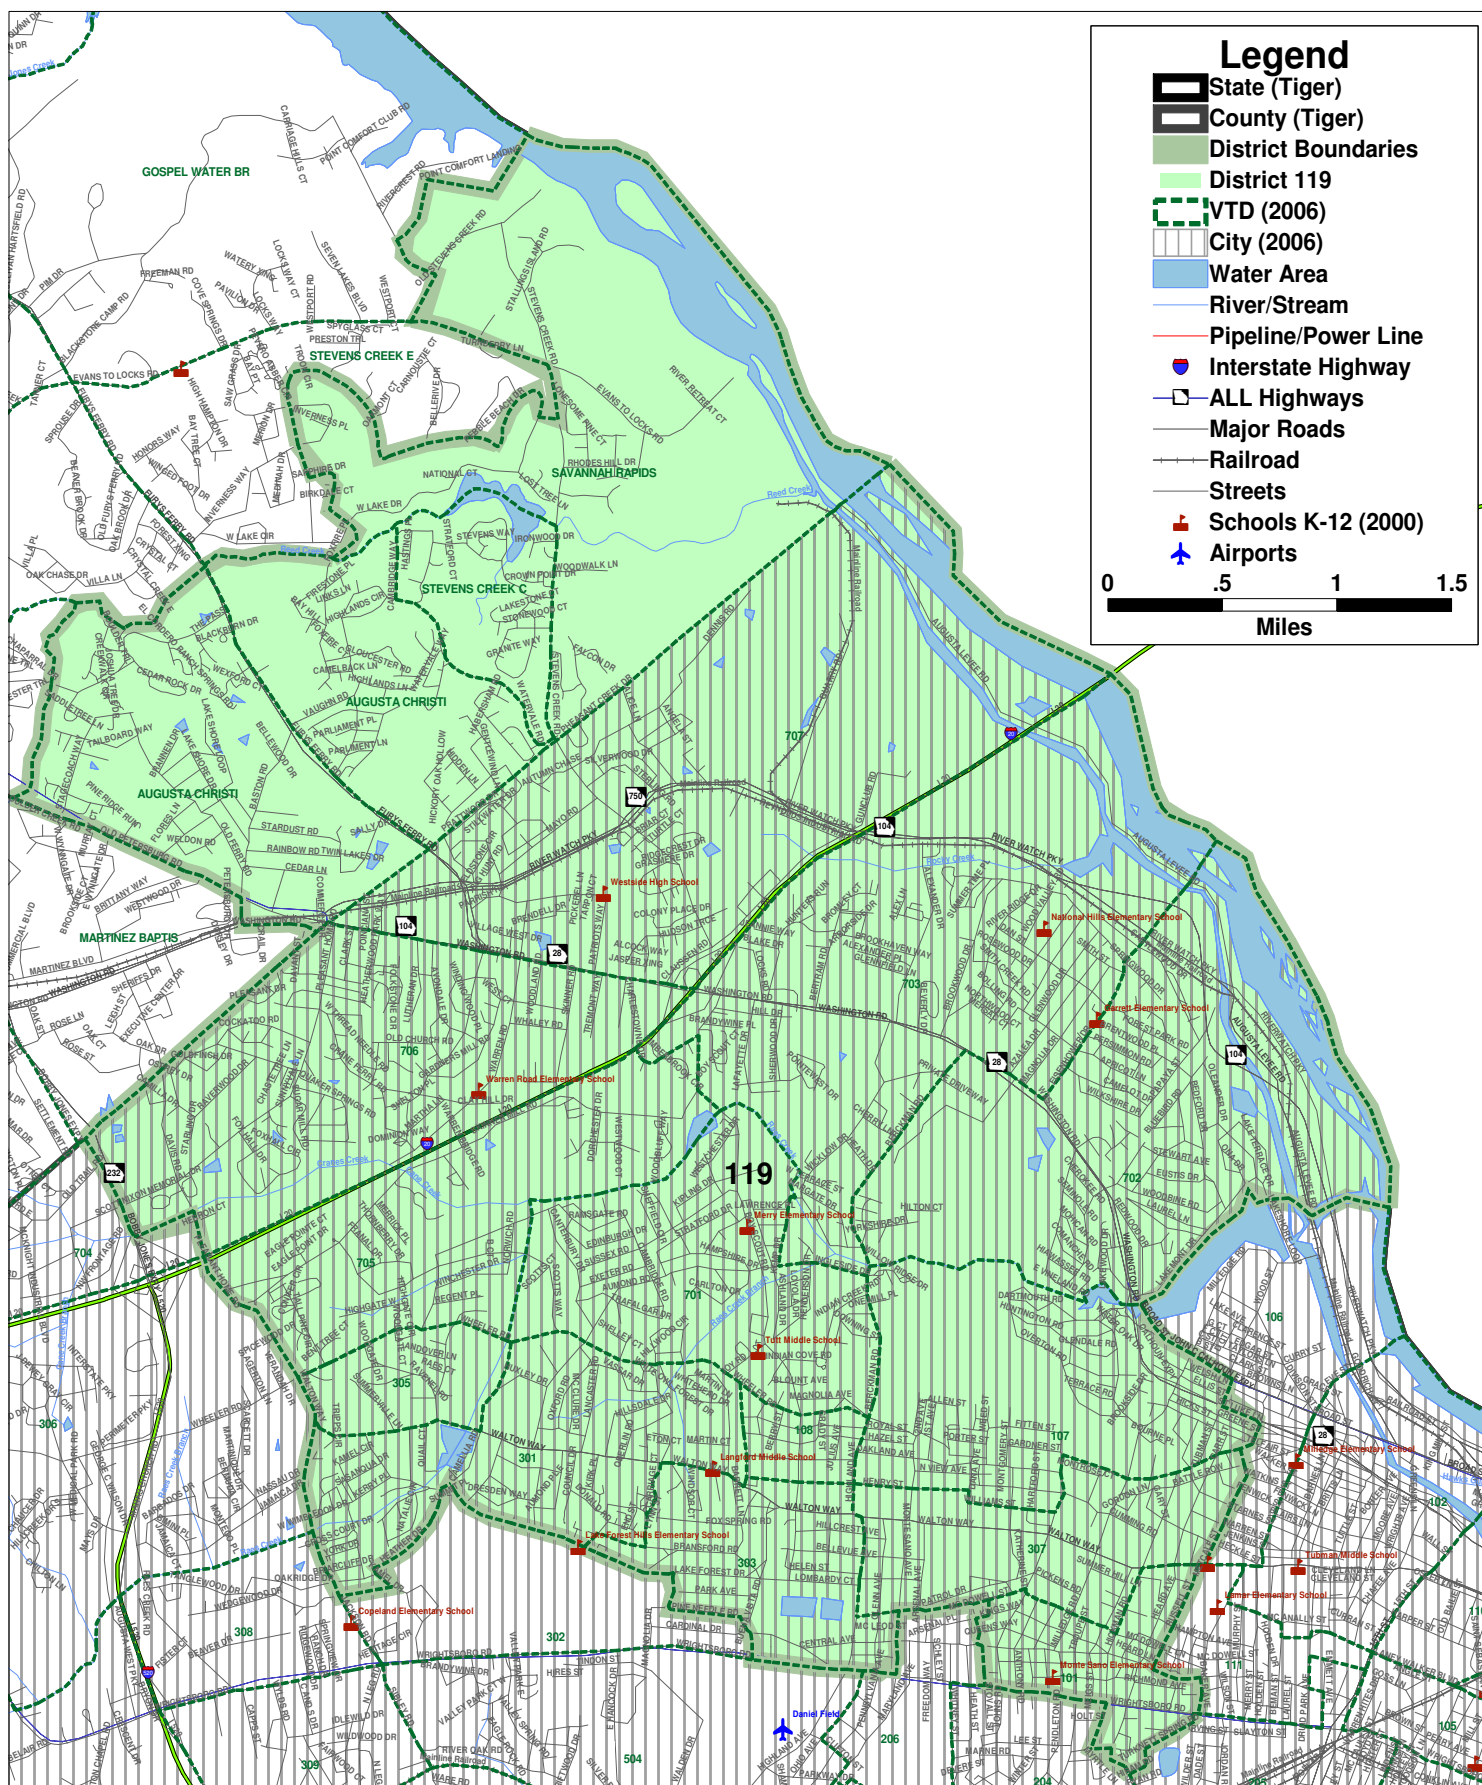

Georgia House District 119

Legend

- State (Tiger)
- County (Tiger)
- District Boundaries
- District 119
- VTD (2006)
- City (2006)
- Water Area
- River/Stream
- Pipeline/Power Line
- Interstate Highway
- ALL Highways
- Major Roads
- Railroad
- Streets
- Schools K-12 (2000)
- Airports

0 .5 1 1.5
Miles