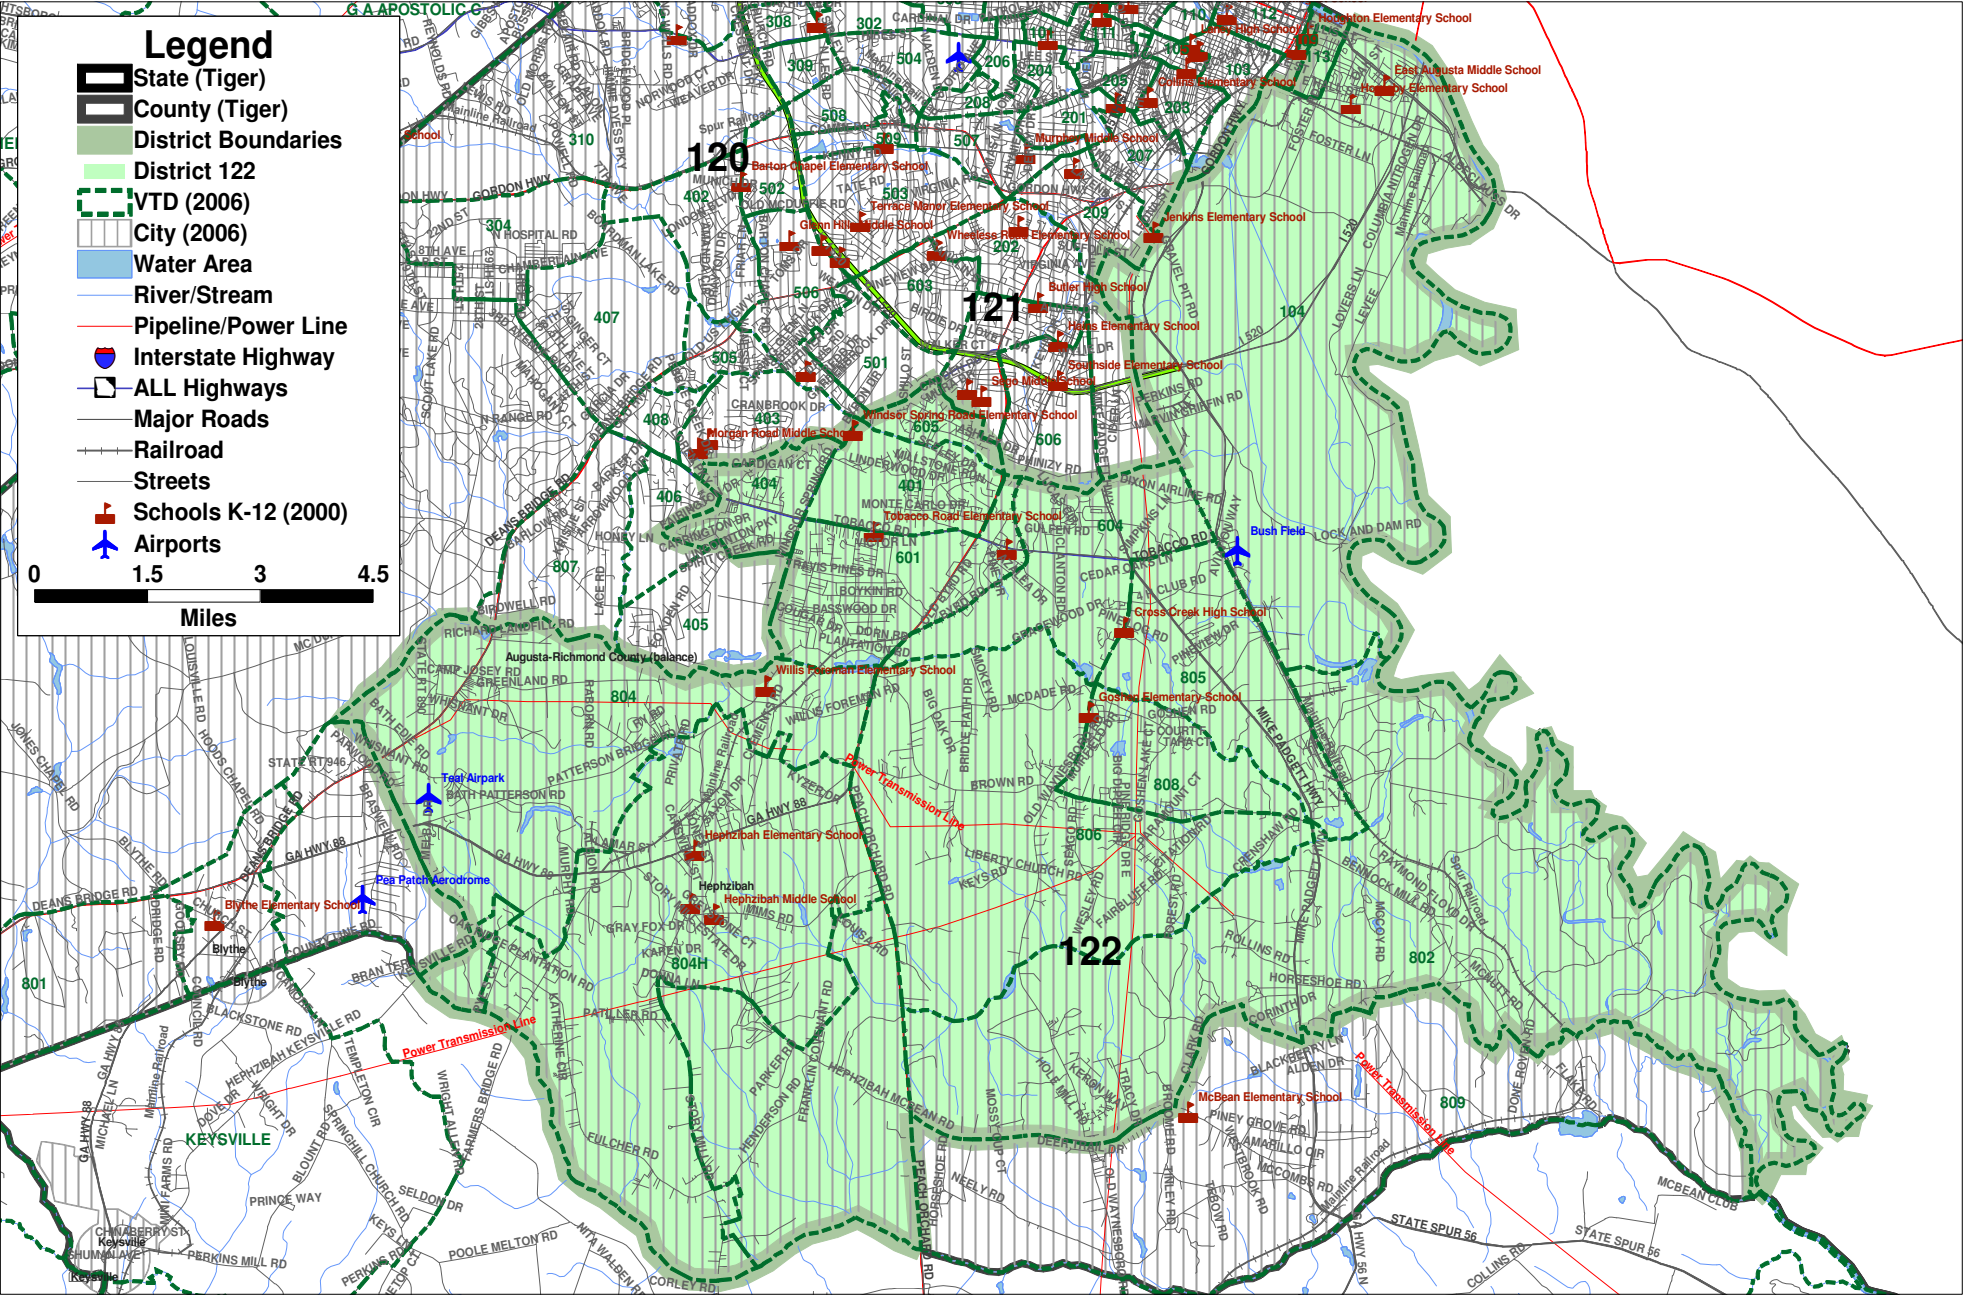

# Georgia House District 122

**Legend**

- State (Tiger)
- County (Tiger)
- District Boundaries
- District 122
- VTD (2006)
- City (2006)
- Water Area
- River/Stream
- Pipeline/Power Line
- Interstate Highway
- ALL Highways
- Major Roads
- Railroad
- Streets
- Schools K-12 (2000)
- Airports

0 1.5 3 4.5  
Miles