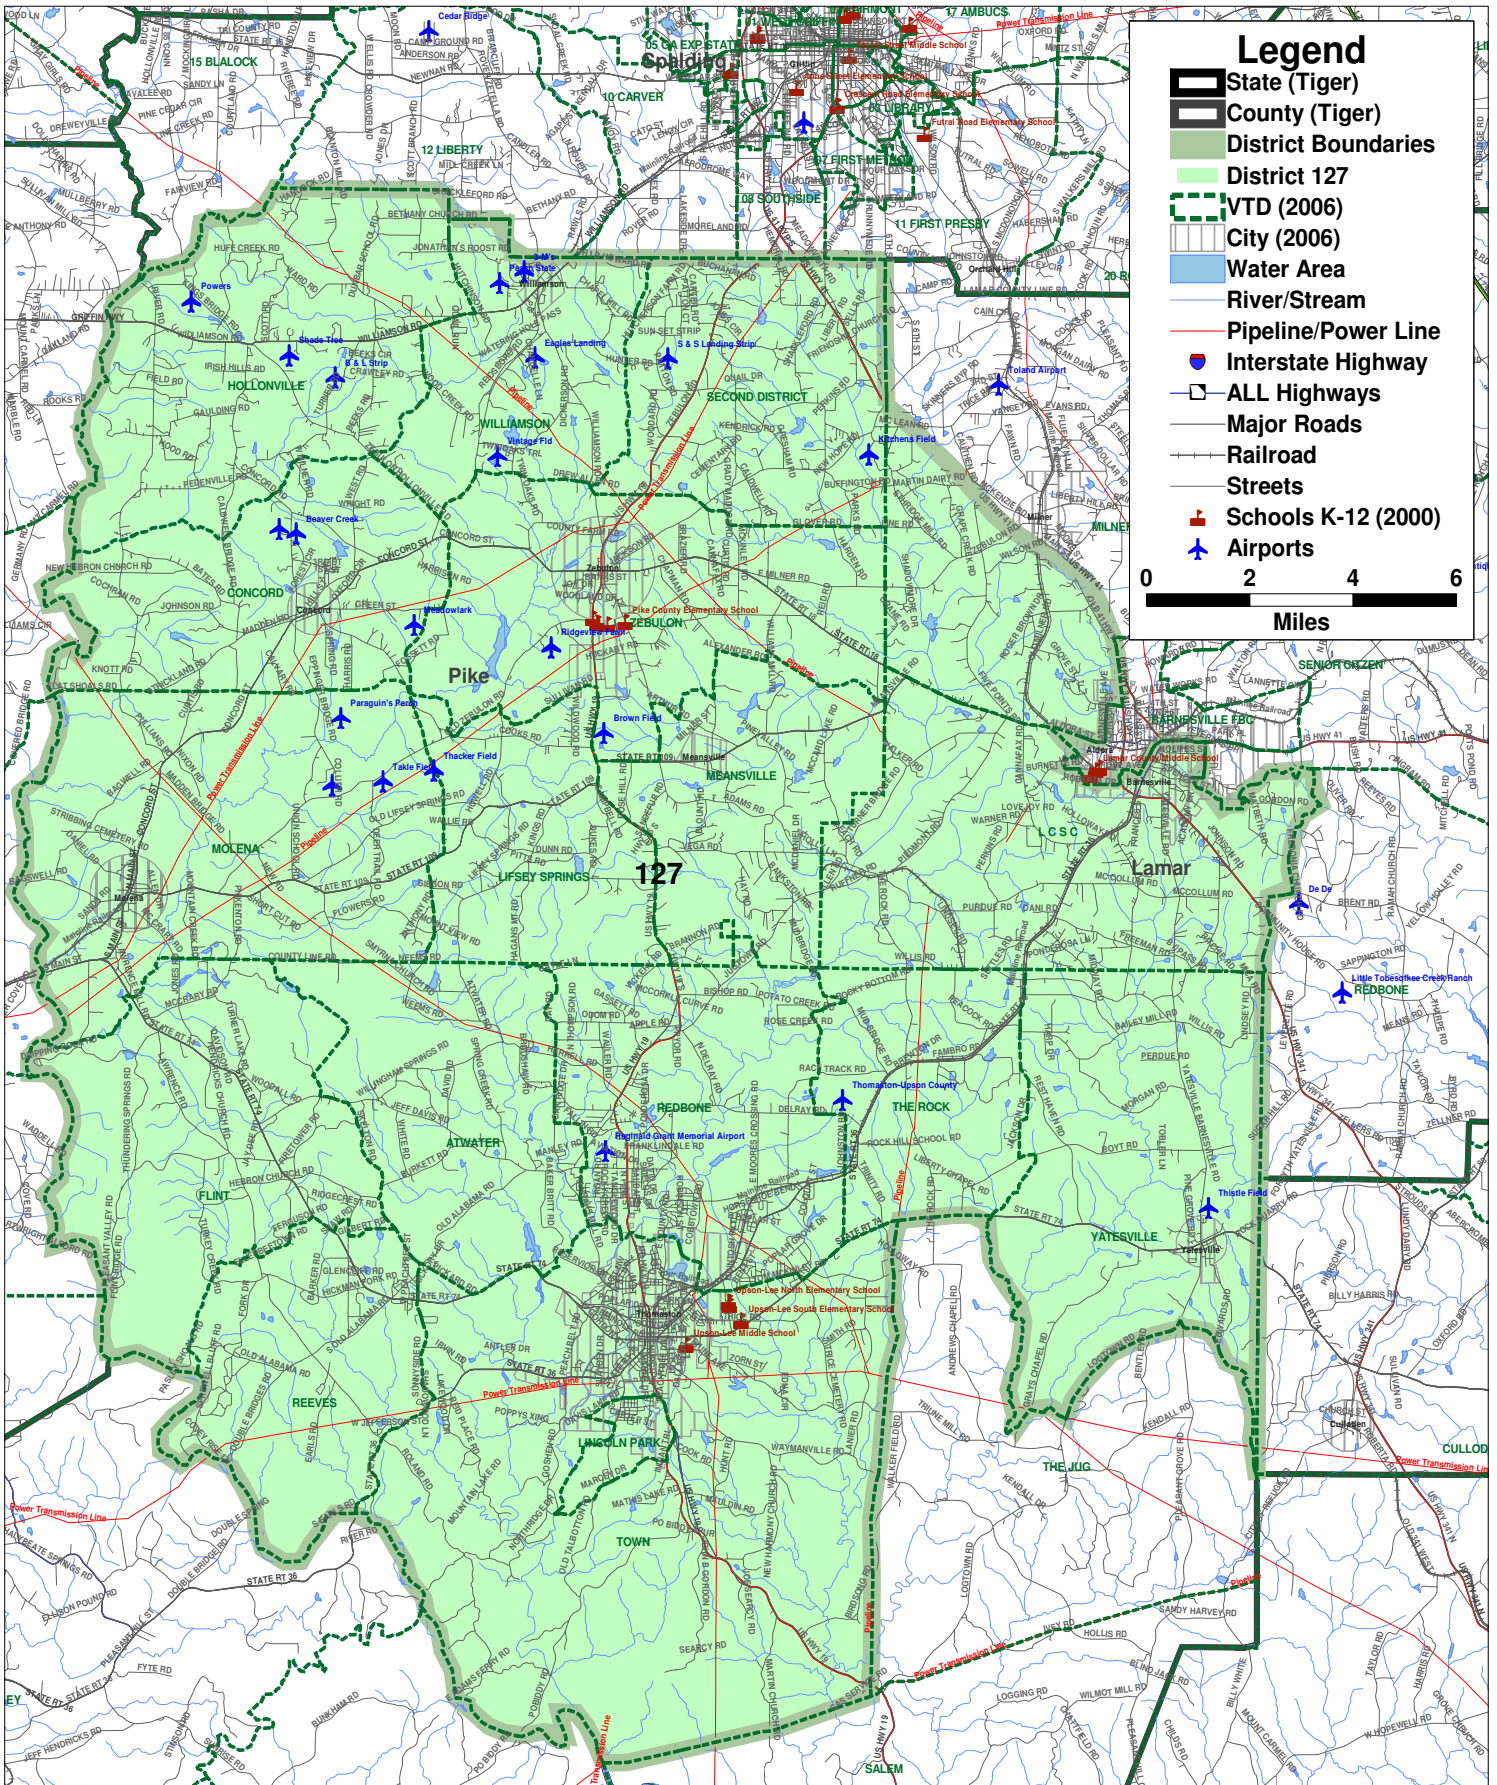

Georgia House District 127

Legend

- State (Tiger)
- County (Tiger)
- District Boundaries
- District 127
- VTD (2006)
- City (2006)
- Water Area
- River/Stream
- Pipeline/Power Line
- Interstate Highway
- ALL Highways
- Major Roads
- Railroad
- Streets
- Schools K-12 (2000)
- Airports

0 2 4 6
Miles