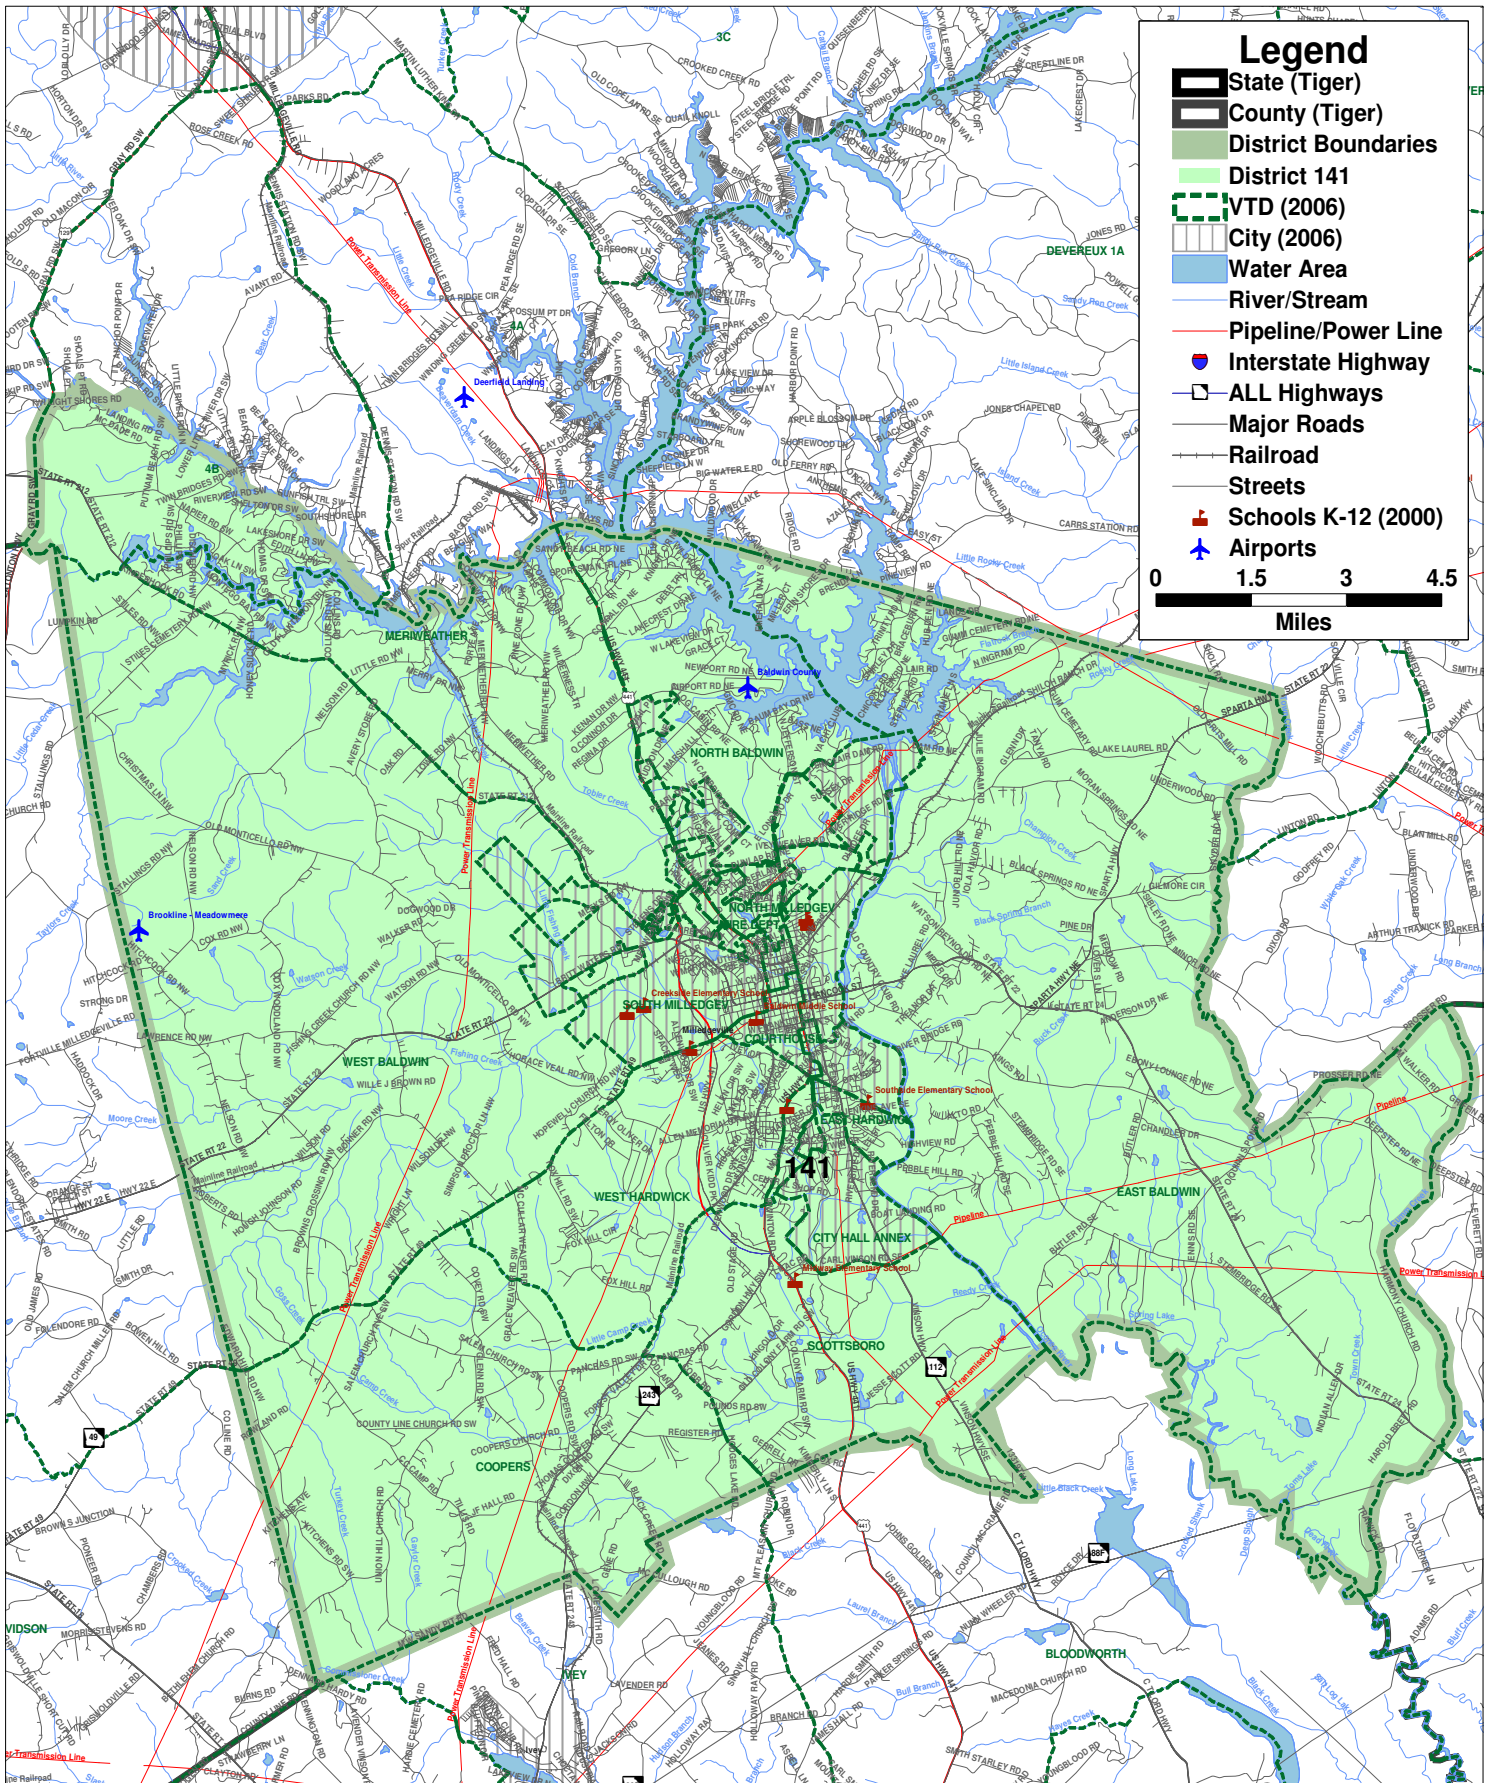

Georgia House District 141

Legend

- State (Tiger)
 - County (Tiger)
 - District Boundaries
 - District 141
 - VTD (2006)
 - City (2006)
 - Water Area
 - River/Stream
 - Pipeline/Power Line
 - Interstate Highway
 - ALL Highways
 - Major Roads
 - Railroad
 - Streets
 - Schools K-12 (2000)
 - Airports
- 0 1.5 3 4.5
Miles