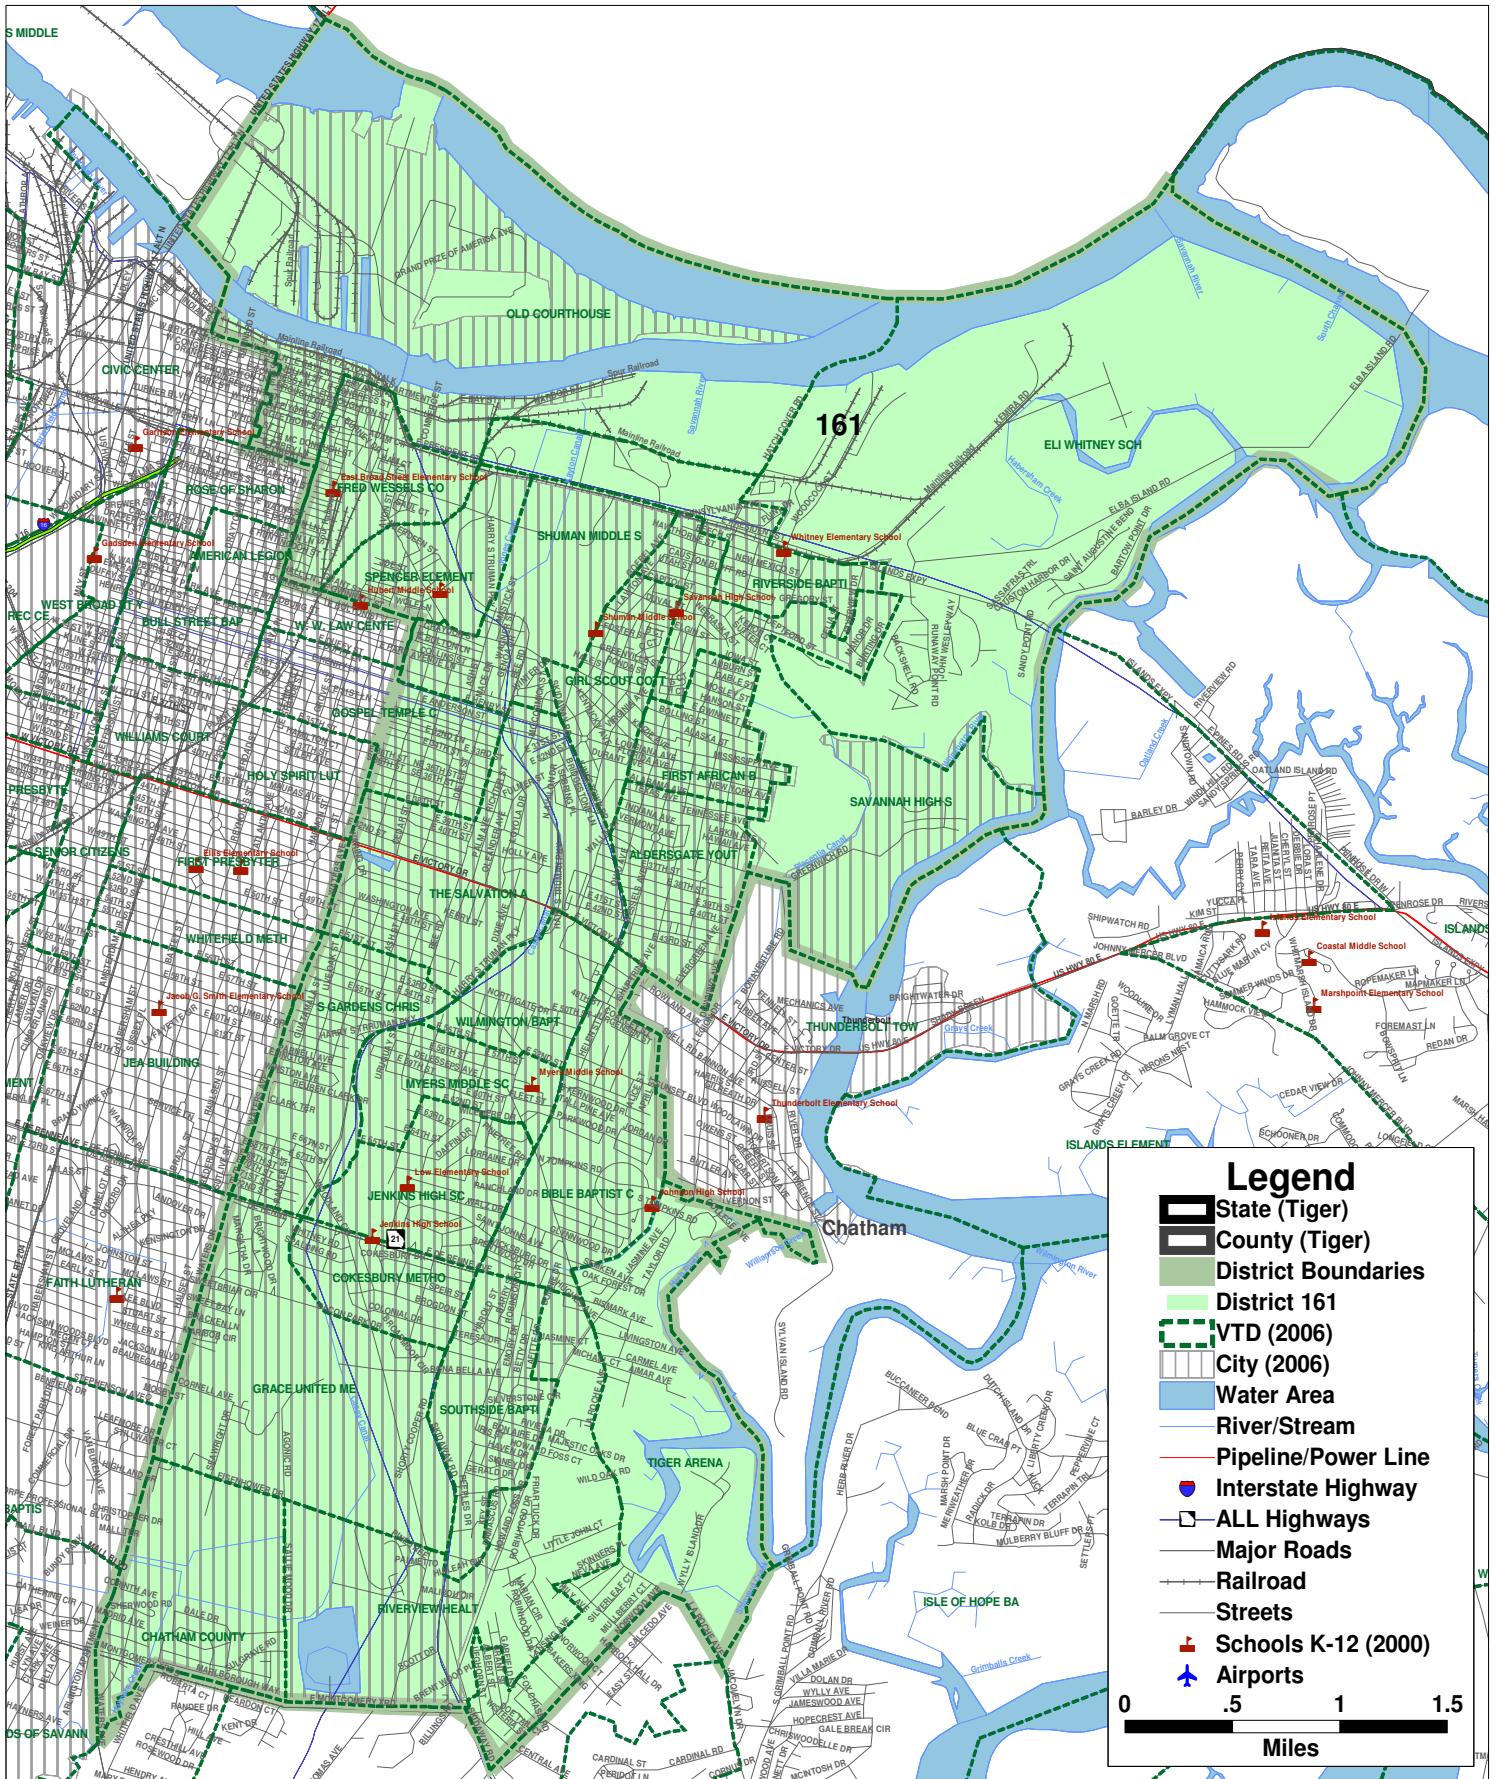

Georgia House District 161

Legend

- State (Tiger)
 - County (Tiger)
 - District Boundaries
 - District 161
 - VTD (2006)
 - City (2006)
 - Water Area
 - River/Stream
 - Pipeline/Power Line
 - Interstate Highway
 - ALL Highways
 - Major Roads
 - Railroad
 - Streets
 - Schools K-12 (2000)
 - Airports
- 0 .5 1 1.5
Miles