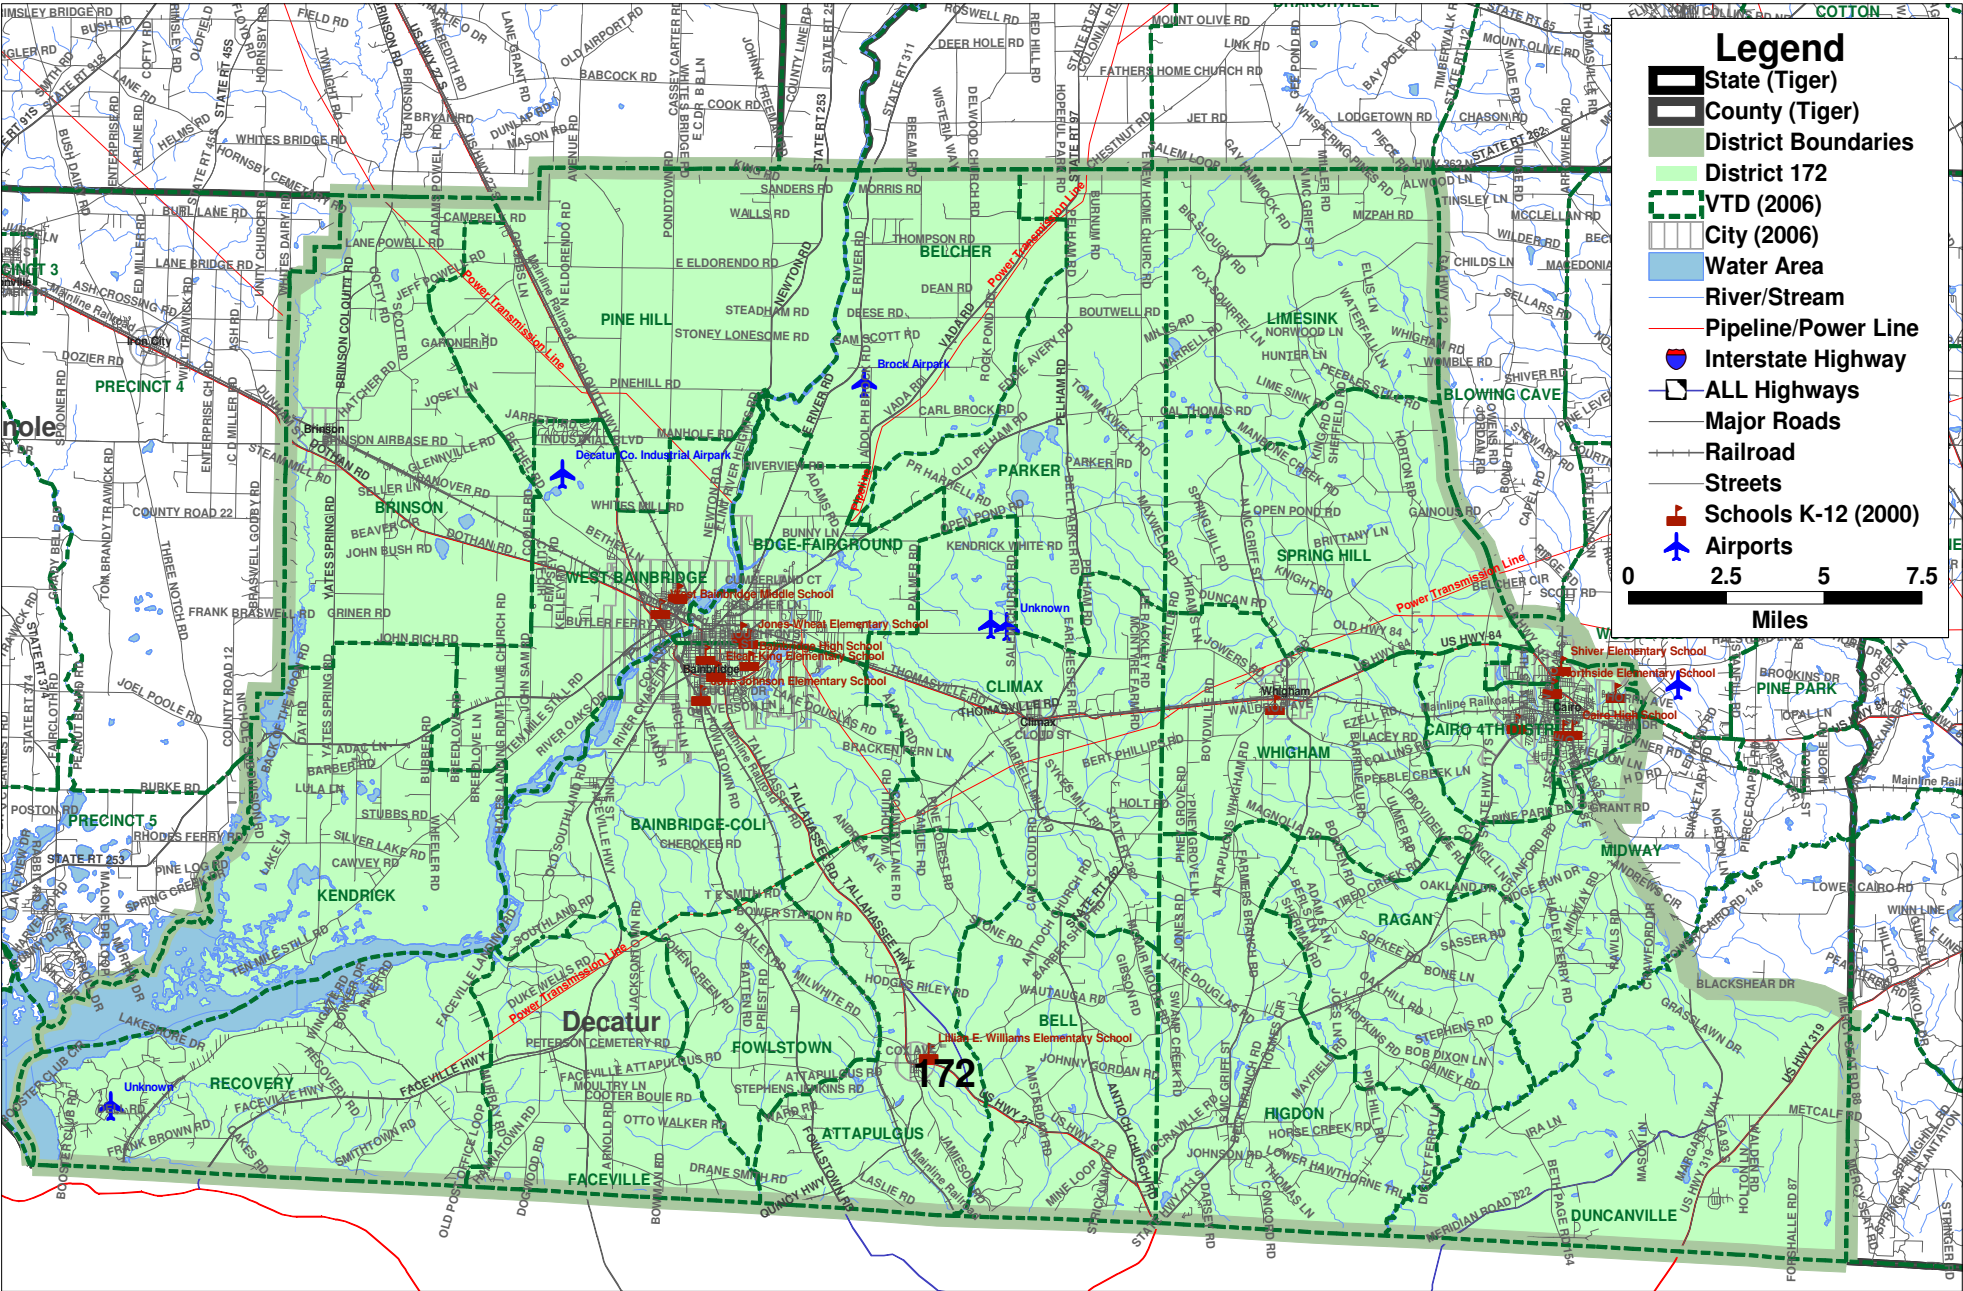

# Georgia House District 172

### Legend

- State (Tiger)
- County (Tiger)
- District Boundaries
- District 172
- VTD (2006)
- City (2006)
- Water Area
- River/Stream
- Pipeline/Power Line
- Interstate Highway
- ALL Highways
- Major Roads
- Railroad
- Streets
- Schools K-12 (2000)
- Airports

0 2.5 5 7.5  
Miles