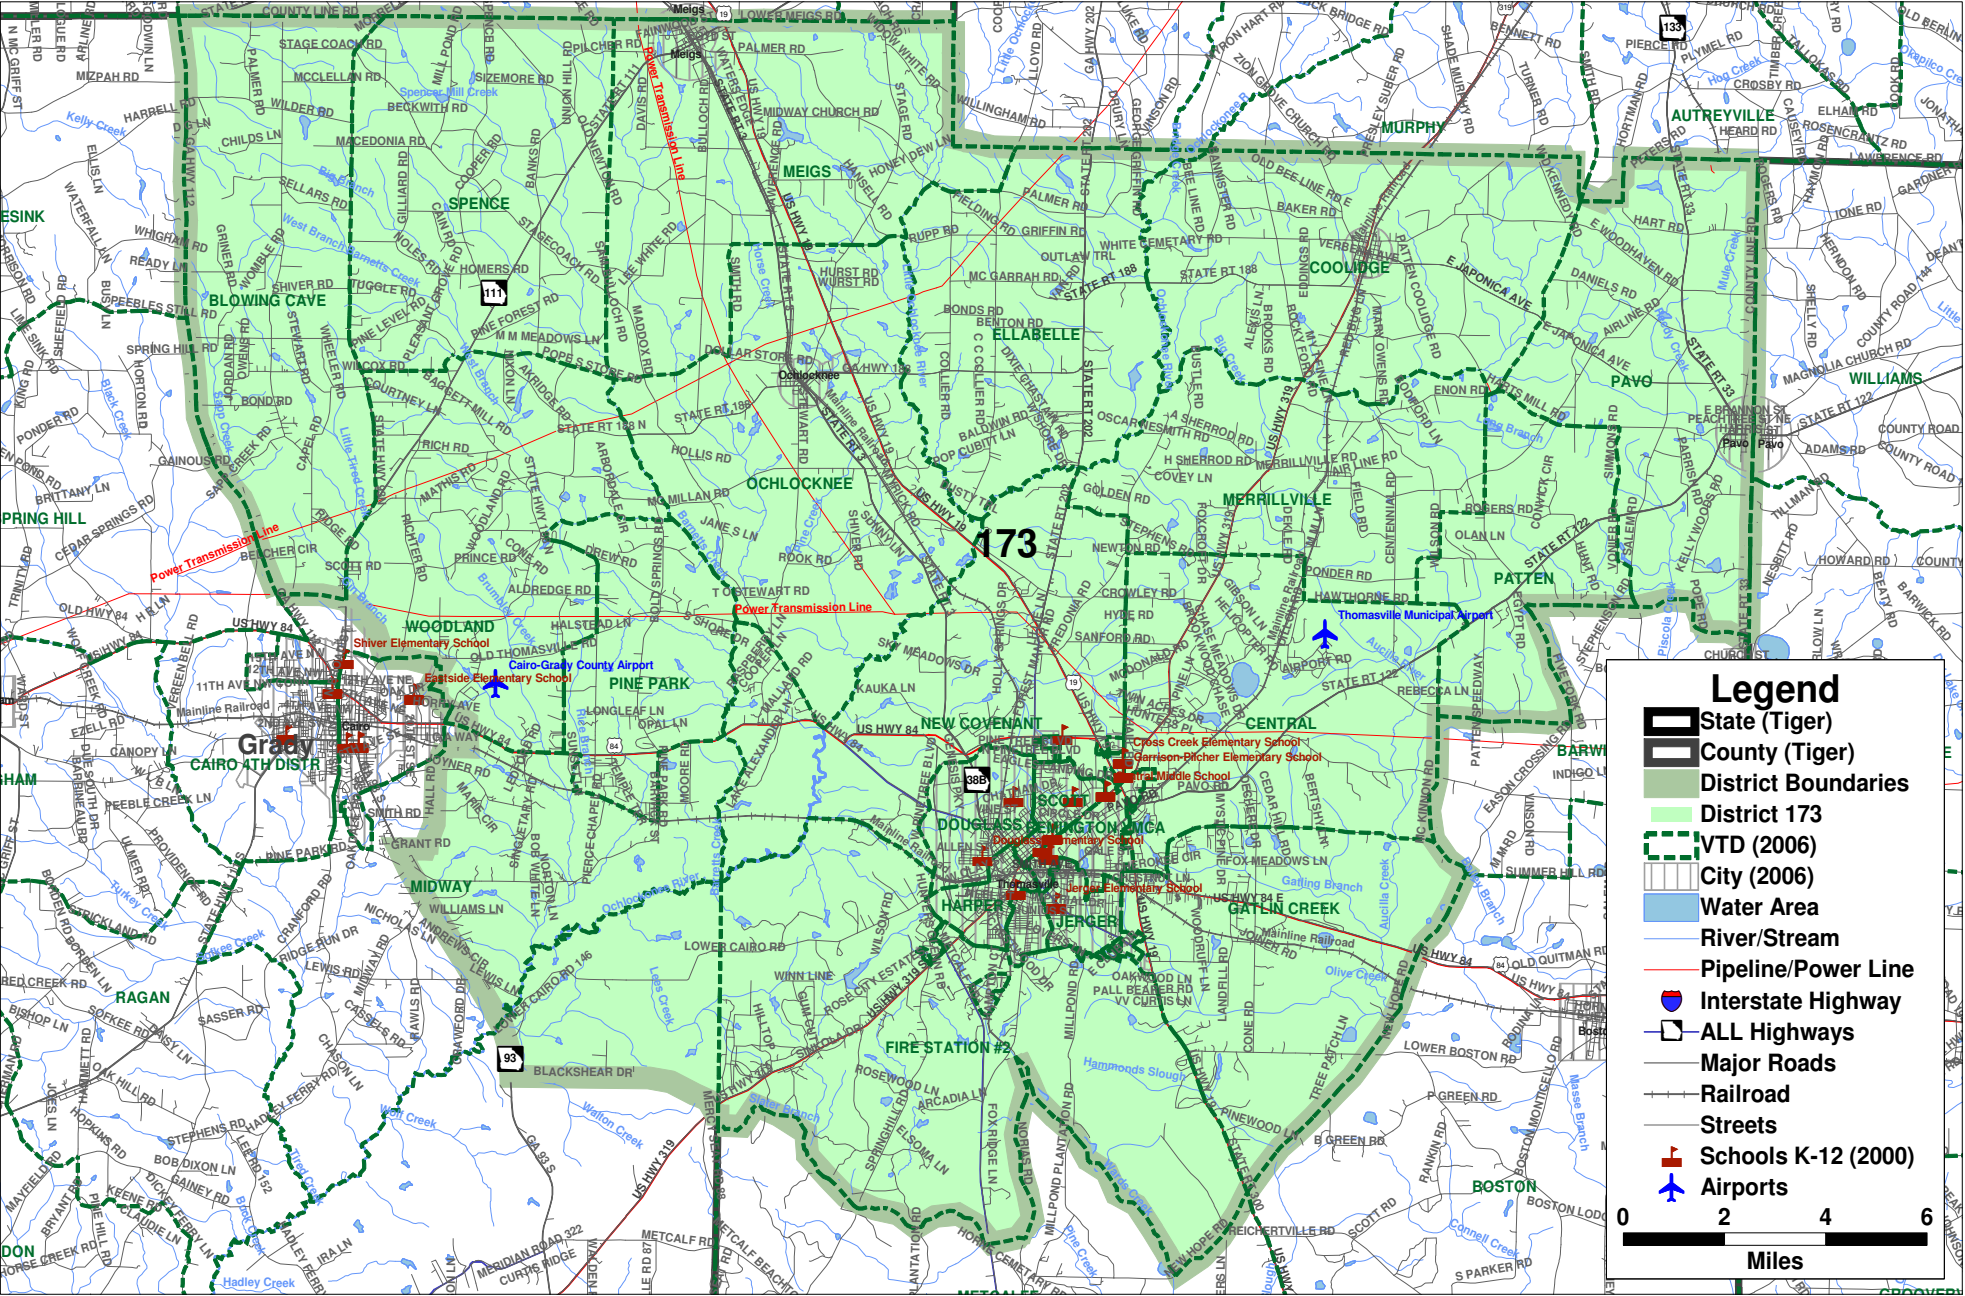

Georgia House District 173

Legend

- State (Tiger)
- County (Tiger)
- District Boundaries
- District 173
- VTD (2006)
- City (2006)
- Water Area
- River/Stream
- Pipeline/Power Line
- Interstate Highway
- ALL Highways
- Major Roads
- Railroad
- Streets
- Schools K-12 (2000)
- Airports

0 2 4 6
Miles