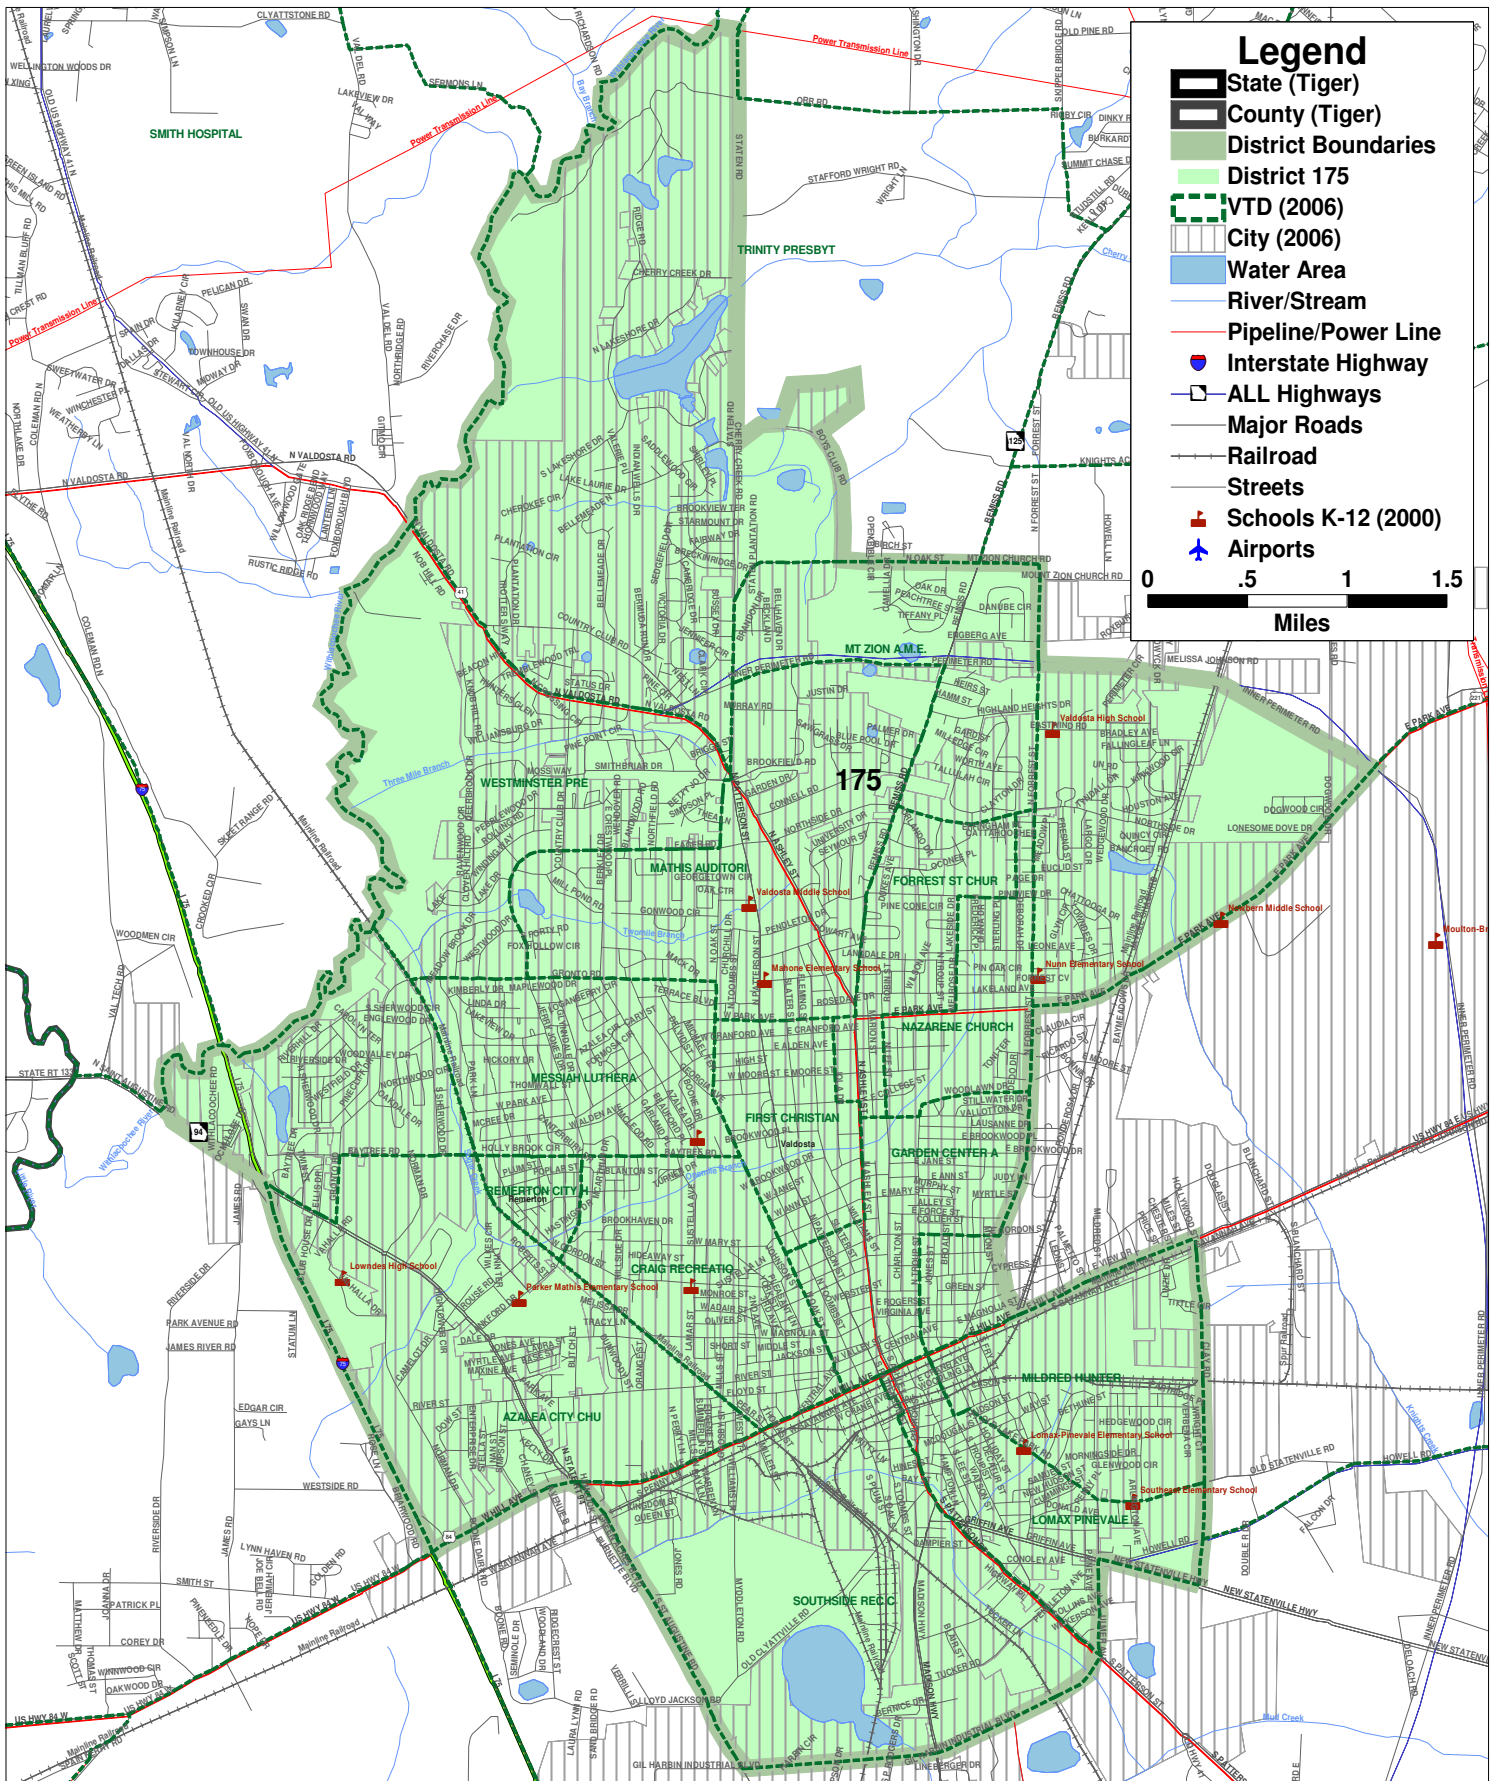

# Georgia House District 175

**Legend**

- State (Tiger)
- County (Tiger)
- District Boundaries
- District 175
- VTD (2006)
- City (2006)
- Water Area
- River/Stream
- Pipeline/Power Line
- Interstate Highway
- ALL Highways
- Major Roads
- Railroad
- Streets
- Schools K-12 (2000)
- Airports

0 .5 1 1.5  
Miles