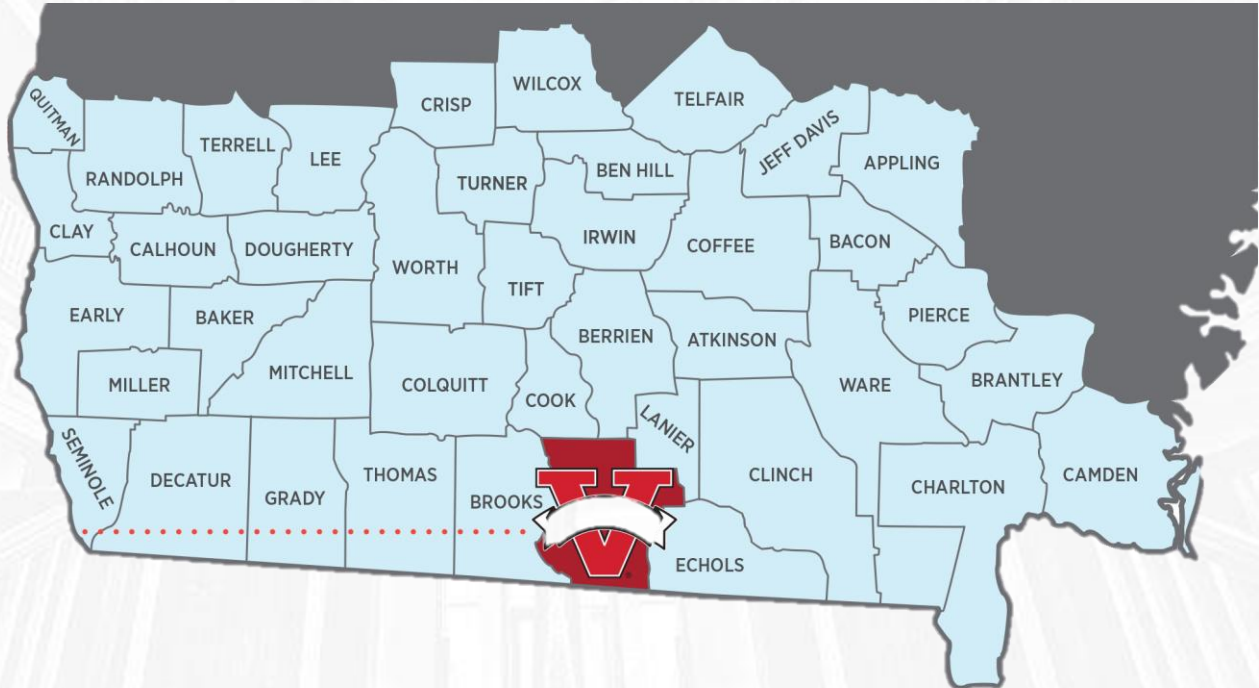

- Address Local Opportunities/Challenges
- VSU Resource Team