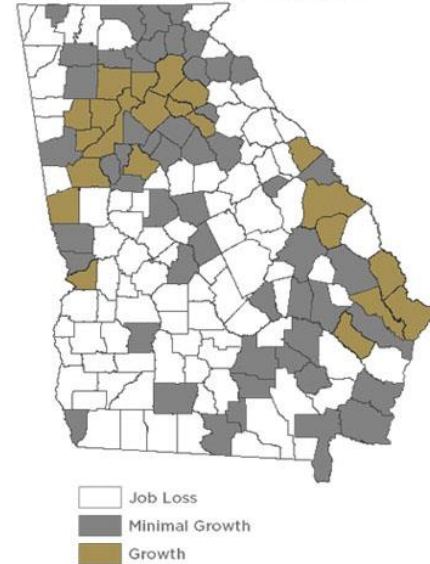

JOBS 2016-2026