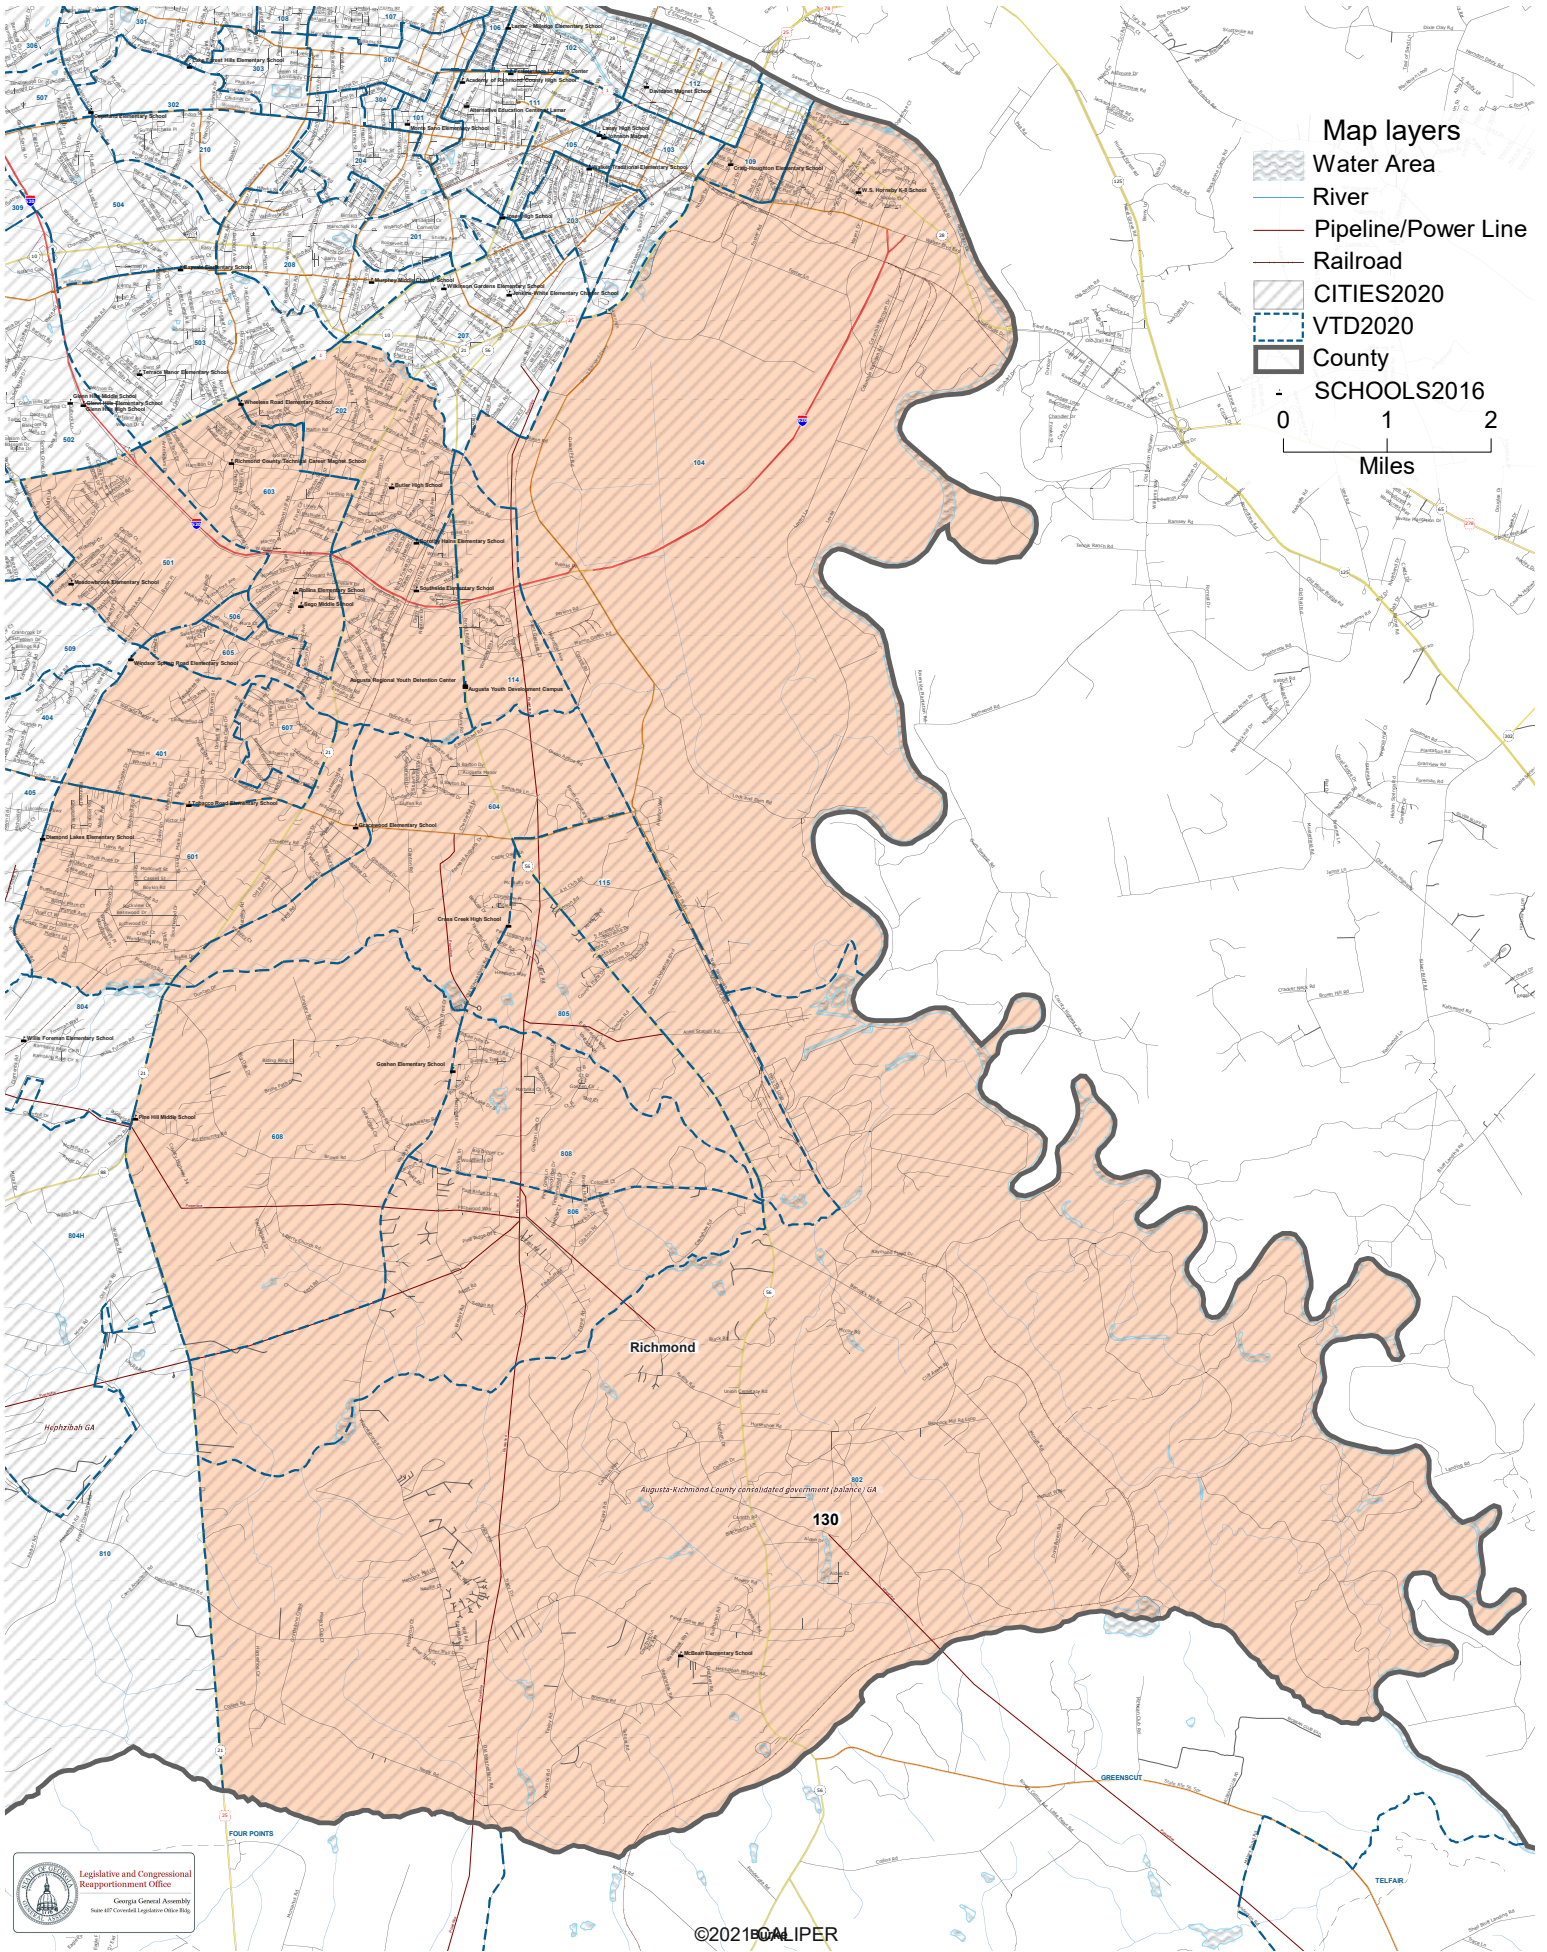

Georgia House District 130

Client: State
Plan: House-prop1-2021
Type: House

Map layers

- Water Area
- River
- Pipeline/Power Line
- Railroad
- CITIES2020
- VTD2020
- County
- SCHOOLS2016

0 1 2
Miles